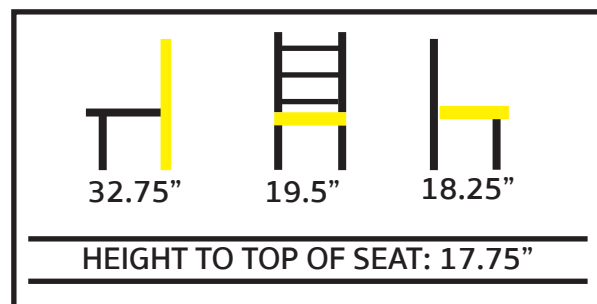

255 Welter Drive
Monticello, IA 52310
Phone: (877) 465-4344
Fax: (877) 465-4042

www.oakstreetmfg.com

XL BREWHOUSE SERIES PAINTED DINING CHAIR: CM-820-PNT/BLK/RED-XL

- 1.2 mm pressed steel tubular construction
- Available in silver bullet (PNT), black paint (BLK) or red paint (RED)
- 25% larger seat area than industry standard
- Stackable
- Non-marring poly glides
- Metal seat ships attached
- Dining chair weight: 12 lbs.
- Freight class: 250
- Ships four per box
- Ships five boxes per pallet
- Matching backless barstool: BB-252
- Matching barstool with back: BM-820
- F.O.B. Monticello, Iowa