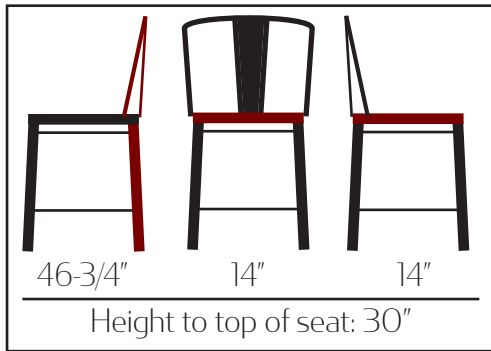

255 Welter Drive
Monticello, IA 52310

P: 877.465.4344
F: 877.465.4042
www.oakstreetmfg.com

SMOKESTACK INDOOR/OUTDOOR BARSTOOL: OD-BM-0001

- Perfect for indoor or outdoor use!
- 1.2mm pressed steel tubular construction
- Available in Distressed White (WHT), Black (BLK) or Silver (SLV) finishes
- Also available with Clear Coat solid wood seat or Black vinyl seat
- Seat back ships unattached from frame - simple back attachment required
- Non-marring poly glides
- Barstool weight: 15 lbs
- Stackable: No
- Freight class: 250
- **F.O.B. Monticello, IA**