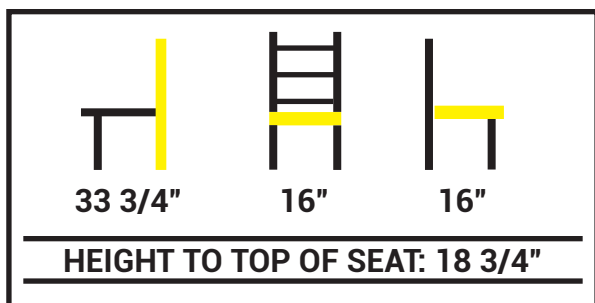

- Graphite metal frame
- Seat and back are solid beech in walnut stain
- Black non-marring plastic glide
- Chair with wood seat is 23 lb. Barstool with wood seat is 26 lb.
- For indoor use only

CM-6058