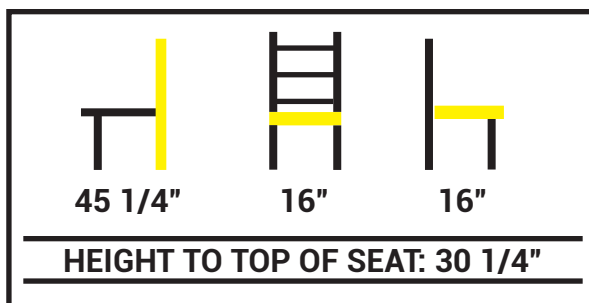

- Graphite metal frame
- Seat and back are solid beech in walnut stain
- Black non-marring plastic glide
- Chair with wood seat is 23 lb. Barstool with wood seat is 26 lb.
- For indoor use only

CM-6058