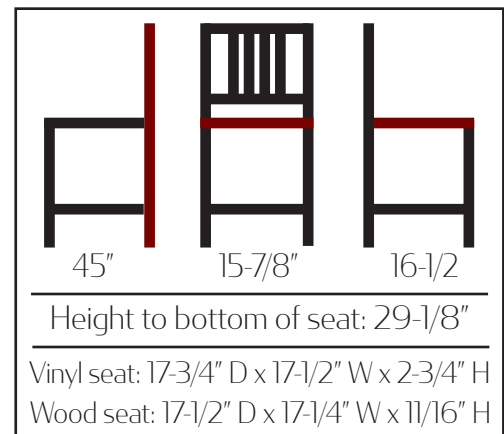

Black Vinyl Seat
BM-256-BLK

- Seat options include :
 - 2-1/2" quality fabric backed commercial grade Black Vinyl
 - 5/8" Natural Clear Coat wood seat
- 1.5mm 100% welded steel frame
- 1-1/8" tubular construction
- Premium extended-life, non-marring poly glides
- Frame load capacity: 300 lbs
- Dining Chair weight: 20 lbs | Barstool weight: 23 lbs
- Indoor use only
- F.O.B. Monticello, IA