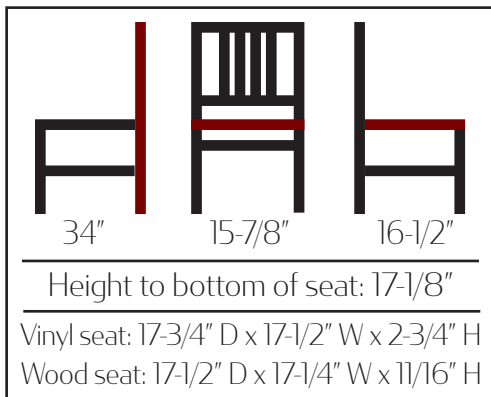

Black Vinyl Seat
BM-256-BLK

- Seat options include :
 - 2-1/2" quality fabric backed commercial grade Black Vinyl
 - 5/8" Natural Clear Coat wood seat
- 1.5mm 100% welded steel frame
- 1-1/8" tubular construction
- Premium extended-life, non-marring poly glides
- Frame load capacity: 300 lbs
- Dining Chair weight: 20 lbs | Barstool weight: 23 lbs
- Indoor use only
- F.O.B. Monticello, IA