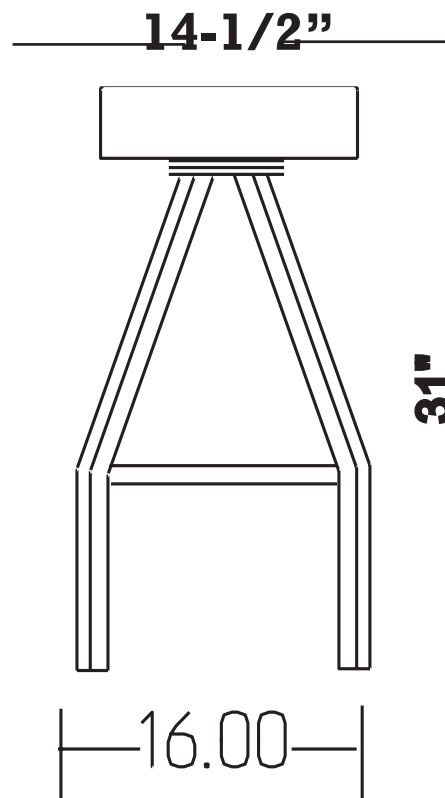

255 Welter Drive
Monticello, IA 52310
Phone: (877) 465-4344
Fax: (877) 465-4042

www.oakstreetmfg.com

STANDARD BUTTON TOP BARSTOOL WITH BLACK POWDER COAT SWIVEL FRAME: SL2132

- Black gloss frame finish
- Flat swivel
- Metal ball bearings
- Non-marring poly glides
- Quality fabric backed commercial grade vinyl
- Plywood seat core
- Quality fabric backed grade 2 vinyl
- Available vinyl colors: Black, Buckskin, Espresso, Red and Wine
- Seat ships unattached - *simple seat attachment is required*
- F.O.B. Monticello, Iowa and Rancho Cucamonga, California