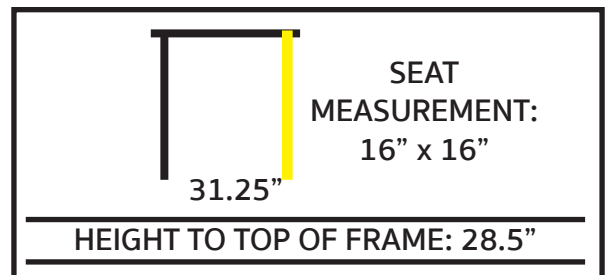

## SQUARE FRAME WOOD BARSTOOL: WB122

- Solid European beech construction
- Available in Walnut, Mahogany or Black finish
- Square vinyl seat cushion available in Black, Espresso and Custom Vinyl
- Seat ships unattached
- Weight of barstool: 18 lbs.
- F.O.B. Monticello, Iowa