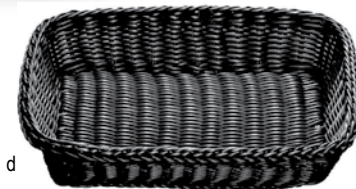

Item #	Description	Min Order/ Case Pack	Case Lbs/ Cube
a. HM1175A	Round, Assorted Pack, 8¼ x 3¼", 1 ea GN, BL, R, Y, X	5 ea	2/3
b. HM1174A	Oval, Assorted Pack, 9¼ x 6¼ x 3¼", 1 ea GN, BL, R, Y, X	5 ea	2/3

a

b

RIDAL COLLECTION™

Solid, heavy cord design for superior quality. Most durable handwoven solution. Heat lamp safe up to 150°F.

SERVING BASKETS, NATURAL OR BLACK, POLYPROPYLENE, HEAVY SOLID CORD

Item #	Description	Min Order/ Case Pack	Case Lbs/ Cube
M1175W	Round, Natural, 8¼ x 3¼"	1 dz	3/5
a. M2475	Round, Black, 8¼ x 3¼"	1 dz	3/5
M1174W	Oval, Natural, 9¼ x 6¼ x 3¼"	1 dz	3/6
b. M2474	Oval, Black, 9¼ x 6¼ x 3¼"	1 dz	3/6
c. M2485	Rectangular, Black, 11½ x 8½ x 3½"	6 ea	3/5
d. M2489	Rectangular, Black, 16 x 11¼ x 3½"	6 ea	6/9

c

d

e

DISPLAY BASKETS, BLACK, POLYPROPYLENE, HEAVY SOLID CORD

Item #	Description	Min Order/ Case Pack	Case Lbs/ Cube
e. M2493	Rectangular, Black, 19 x 14 x 4"	6 ea	8/1.2
M2493H	Rectangular with Handles, Black, 19 x 14 x 4"	6 ea	7/1.2