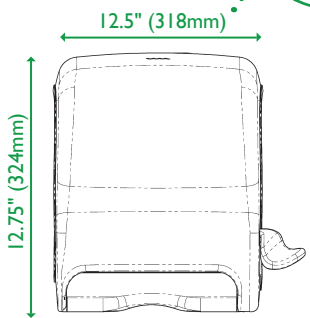

Oceans® Element™
now coordinates with
San Jamar's Oceans® Family.

Compact- high capacity
holds up to 800' (244m)
of 8" (200mm) diameter
hard wound roll towel.
The industry's most
compact dispenser.

Bio-Pruf® handle
inhibits bacteria growth.
New ergonomic handle
designed for ease of use.

33% smaller
than a standard
lever roll towel
cabinet

Element™

**All paper qualities
and core sizes**

ITEM NUMBER	CAPACITY	DIMENSION	WEIGHT	CASE PACK
T990TBK	All paper qualities; any core size	12.75" h x 12.5" w x 8.5" d 324mm h x 318mm w x 21.6mm d	3.856 lbs 1.8kg	1
T990TBL	All paper qualities; any core size	12.75" h x 12.5" w x 8.5" d 324mm h x 318mm w x 21.6mm d	3.856 lbs 1.8kg	1

sanjamar.com/element
for product information
and video

San Jamar • Chef Revival
555 Koopman Lane
Elkhorn, Wisconsin 53121
USA
T: +1.262.723.6133
F: +1.262.723.4204
info@sjcr.com
www.sanjamar.com
www.chefrevival.com
www.sjcr.com

SJCR Canada
3300 Bloor Street West
Center Tower, 11th Floor
Suite 3140
Toronto, ON M8X 2X3
CANADA
T: +1 (262) 723.6133
F: +1 (262) 723.4204
Customer Care: (800) 248.9826
canada@sjcr.com

SJCR Europe
Schoorstraat 26a, bus 1
2220 Heist op-den Berg
BELGIUM
T: +32 1522 8140
F: +32 1522 8148
emea@sjcr.com

SJCR México
Av. Universidad #1377-701
Colonia Axotla CP 01030
Del. Alvaro Obregon
MEXICO, D.F.
T: +52 (55) 3626 0772
F: +52 (55) 5273 4495
mexico@sjcr.com