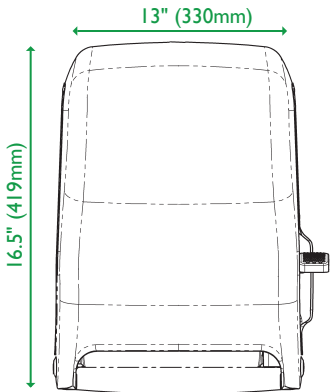

Typical Lever Dispenser