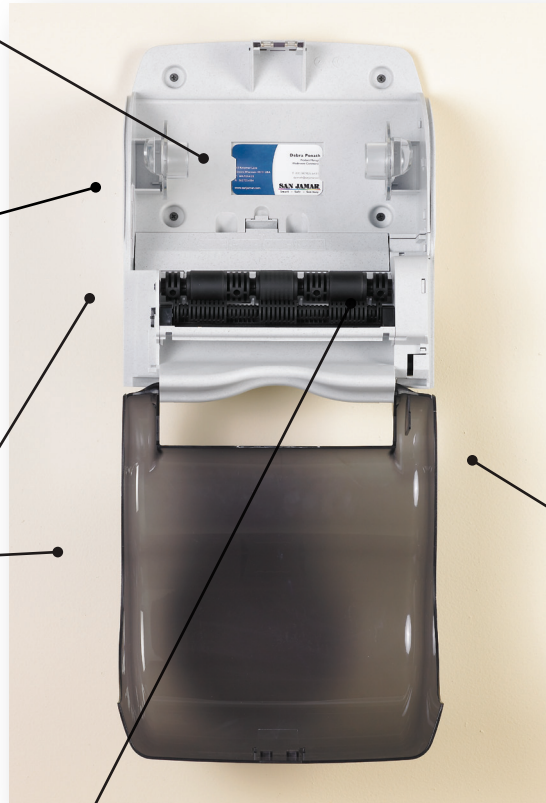

## Universal. Simple. Reliable.

**TEAR-N-DRY Essence** is an electronic hands free dispenser that provides quick paper delivery; consistently dispensing 10" length towels without a wait. The Tear-N-Dry Essence is simple to use and requires no adjustments, making it easy to load, use and refill with the universal paper of your choice. Reliability and best battery life also make Essence the right choice to reduce maintenance and battery costs.

## Features

Integrated business card holder for **easy reordering** or advertising.

**Dispenses all** roll paper qualities, including 100% recycled paper.

Durable back and front cover made of **high impact resistant** plastic to withstand normal everyday use.

**Best battery life** in the industry.

Integrated hubs and electronics make this dispenser **easy to load** and use.

**Perfect for tight spaces** such as foodservice/hospitality areas, hand washing stations, industrial applications and schools/universities. Up to 25% smaller than most electronic dispensers.