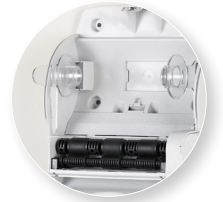

**Best battery life** in the industry.

Integrated hubs and electronics make this dispenser **easy to load** and use.

**Perfect for tight spaces** such as foodservice/hospitality areas, hand washing stations, industrial applications and schools/universities. Up to 25% smaller than most electronic dispensers.