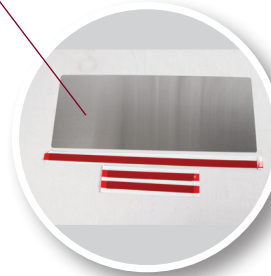

RECESSED ROLL TOWEL

EASY TO INSTALL

IN NEW CONSTRUCTION
OR RETROFIT EXISTING
STAINLESS STEEL CABINETS

BENEFITS

SAVE 25-30%
PER HAND DRY BY MOVING
FROM FOLDED TO ROLL TOWEL

MULTIPLE
INSTALLATION OPTIONS

COORDINATES WELL
WITH MANY RESTROOM
ENVIRONMENTS

Tear-N-Dry

Smart System

T8006BKADA
T8008BKUNV

T8406SSADA
T8408SSUNV

**Optional filler
plate available**
includes adhesive
install strips

XT800SS

Installation instruction video, instruction sheets,
technical data sheets and more can be found on
our web site, www.sanjamar.com/product-recessed-roll-towel

**Instruction video can also be found
on YouTube - San Jamar Channel**

Item	Color	Capacity	Core Diameter	Dimensions (H x W x D)
T8006BKADA	Black Finish	6" (152 mm) wide roll dia.	1½" (38 mm)	14½" x 17⅝" x 7⅜" (368 x 448 x 187 mm) 3½" (89 mm) off the wall
T8008BKUNV	Black Finish	8" (203 mm) wide roll dia.	1½" (38 mm)	14½" x 17⅝" x 9⅜" (368 x 448 x 238 mm) 5" (127 mm) off the wall
T8406SSADA	Stainless Steel Look Finish	6" (152 mm) wide roll dia.	1½" (38 mm)	14½" x 17⅝" x 7⅜" (368 x 448 x 187 mm) 3½" (89 mm) off the wall
T8408SSUNV	Stainless Steel Look Finish	8" (203 mm) wide roll dia.	1½" (38 mm)	14½" x 17⅝" x 9⅜" (368 x 448 x 238 mm) 5" (127 mm) off the wall
XT800SS	Stainless Steel Look Finish (22 GAG, 202 SS, #4 Finish)			6" x 15" x .030" (152 x 381 x 7.5 mm)