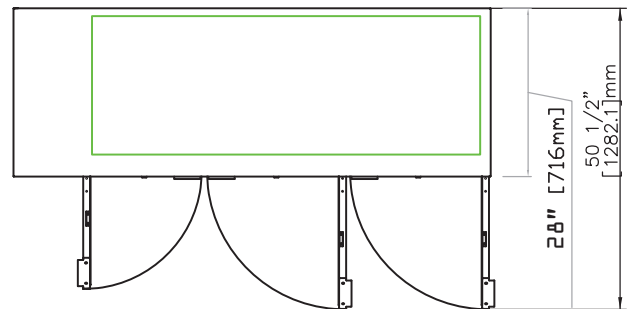

Model	Cabinet Dimensions W x D x H	Capacity (AHAM) cu ft	Capacity 12oz. cans	Door(s)	Shelves	1/2 Barrel(s)	HP	Amps	Voltage	NEMA Plug	Shipping Dimensions W x D x H	Shipping Weight
HBB-2-59(-S*)	59.5" x 29" x 36.88"	18.56 ft ³	852	2	4	3	1/3	5.2	115	8 ft. 5-15P	63.5" x 33" x 42"	307 lbs.
HBB-3-69(-S*)	69.5" x 29" x 36.88"	22.17 ft ³	1014	2	4	3	1/3	5.2	115	8 ft. 5-15P	73.5" x 33" x 42"	332 lbs.
HBB-3-80(-S*)	80" x 29" x 36.88"	28.74 ft ³	1092	3	6	4	1/3	5.2	115	8 ft. 5-15P	84" x 33" x 42"	396 lbs.
HBB-4-95(-S*)	95.5" x 29" x 36.88"	32.4 ft ³	1302	3	6	5	1/3	5.2	115	8 ft. 5-15P	101" x 33" x 42"	429 lbs.

HBB-2-59(-S) Front View

HBB-2-59(-S) Plan View

All models Side View

HBB-3-69(-S) Front View

HBB-3-69(-S) Plan View

HBB-3-80(-S) Front View

HBB-3-80(-S) Plan View

HBB-4-95(-S) Front View