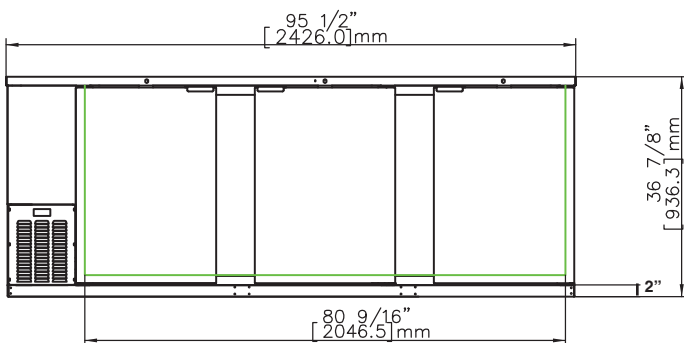

Model	Cabinet Dimensions W x D x H	Capacity (AHAM) cu ft	Capacity 12oz. cans	Door(s)	Shelves	1/2 Barrel(s)	HP	Amps	Voltage	NEMA Plug	Shipping Dimensions W x D x H	Shipping Weight
HBB-2-59(-S*)	59.5" x 29" x 36.88"	18.56 ft ³	852	2	4	3	1/3	5.2	115	8 ft. 5-15P	63.5" x 33" x 42"	307 lbs.
HBB-3-69(-S*)	69.5" x 29" x 36.88"	22.17 ft ³	1014	2	4	3	1/3	5.2	115	8 ft. 5-15P	73.5" x 33" x 42"	332 lbs.
HBB-3-80(-S*)	80" x 29" x 36.88"	28.74 ft ³	1092	3	6	4	1/3	5.2	115	8 ft. 5-15P	84" x 33" x 42"	396 lbs.
HBB-4-95(-S*)	95.5" x 29" x 36.88"	32.4 ft ³	1302	3	6	5	1/3	5.2	115	8 ft. 5-15P	101" x 33" x 42"	429 lbs.

HBB-2-59(-S) Front View

HBB-2-59(-S) Plan View

All models Side View

HBB-3-69(-S) Front View

HBB-3-69(-S) Plan View

HBB-3-80(-S) Front View

HBB-3-80(-S) Plan View

HBB-4-95(-S) Front View