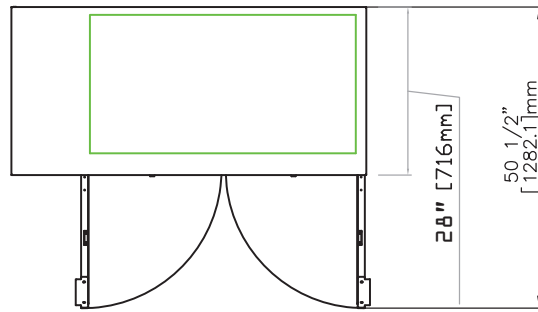

Model	Cabinet Dimensions W x D x H	Capacity (AHAM) cu ft	Capacity 12oz. cans	Door(s)	Shelves	1/2 Barrel(s)	HP	Amps	Voltage	NEMA Plug	Shipping Dimensions W x D x H	Shipping Weight
HBB-2-59(-S*)	59.5" x 29" x 36.88"	18.56 ft ³	852	2	4	3	1/3	5.2	115	8 ft. 5-15P	63.5" x 33" x 42"	307 lbs.
HBB-3-69(-S*)	69.5" x 29" x 36.88"	22.17 ft ³	1014	2	4	3	1/3	5.2	115	8 ft. 5-15P	73.5" x 33" x 42"	332 lbs.
HBB-3-80(-S*)	80" x 29" x 36.88"	28.74 ft ³	1092	3	6	4	1/3	5.2	115	8 ft. 5-15P	84" x 33" x 42"	396 lbs.
HBB-4-95(-S*)	95.5" x 29" x 36.88"	32.4 ft ³	1302	3	6	5	1/3	5.2	115	8 ft. 5-15P	101" x 33" x 42"	429 lbs.

HBB-2-59(-S) Front View

HBB-2-59(-S) Plan View

All models Side View

HBB-3-69(-S) Front View

HBB-3-69(-S) Plan View

HBB-3-80(-S) Front View

HBB-3-80(-S) Plan View

HBB-4-95(-S) Front View