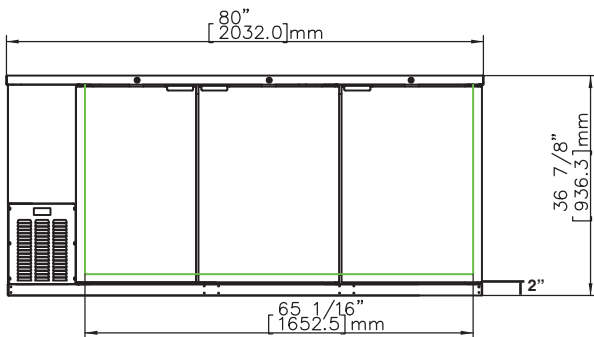

Model	Cabinet Dimensions W x D x H	Capacity (AHAM) cu ft	Capacity 12oz. cans	Door(s)	Shelves	1/2 Barrel(s)	HP	Amps	Voltage	NEMA Plug	Shipping Dimensions W x D x H	Shipping Weight
HBB-2-59(-S*)	59.5" x 29" x 36.88"	18.56 ft ³	852	2	4	3	1/3	5.2	115	8 ft. 5-15P	63.5" x 33" x 42"	307 lbs.
HBB-3-69(-S*)	69.5" x 29" x 36.88"	22.17 ft ³	1014	2	4	3	1/3	5.2	115	8 ft. 5-15P	73.5" x 33" x 42"	332 lbs.
HBB-3-80(-S*)	80" x 29" x 36.88"	28.74 ft ³	1092	3	6	4	1/3	5.2	115	8 ft. 5-15P	84" x 33" x 42"	396 lbs.
HBB-4-95(-S*)	95.5" x 29" x 36.88"	32.4 ft ³	1302	3	6	5	1/3	5.2	115	8 ft. 5-15P	101" x 33" x 42"	429 lbs.

HBB-2-59(-S) Front View

HBB-2-59(-S) Plan View

All models Side View

HBB-3-69(-S) Front View

HBB-3-69(-S) Plan View

HBB-3-80(-S) Front View

HBB-3-80(-S) Plan View

HBB-4-95(-S) Front View