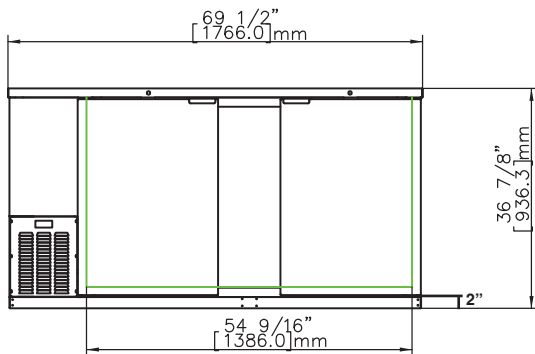

Model	Cabinet Dimensions W x D x H	Capacity (AHAM) cu ft	Capacity 12oz. cans	Door(s)	Shelves	1/2 Barrel(s)	HP	Amps	Voltage	NEMA Plug	Shipping Dimensions W x D x H	Shipping Weight
HBB-2-59(-S*)	59.5" x 29" x 36.88"	18.56 ft ³	852	2	4	3	1/3	5.2	115	8 ft. 5-15P	63.5" x 33" x 42"	307 lbs.
HBB-3-69(-S*)	69.5" x 29" x 36.88"	22.17 ft ³	1014	2	4	3	1/3	5.2	115	8 ft. 5-15P	73.5" x 33" x 42"	332 lbs.
HBB-3-80(-S*)	80" x 29" x 36.88"	28.74 ft ³	1092	3	6	4	1/3	5.2	115	8 ft. 5-15P	84" x 33" x 42"	396 lbs.
HBB-4-95(-S*)	95.5" x 29" x 36.88"	32.4 ft ³	1302	3	6	5	1/3	5.2	115	8 ft. 5-15P	101" x 33" x 42"	429 lbs.

HBB-2-59(-S) Front View

HBB-2-59(-S) Plan View

All models Side View

HBB-3-69(-S) Front View

HBB-3-69(-S) Plan View

HBB-3-80(-S) Front View

HBB-3-80(-S) Plan View

HBB-4-95(-S) Front View