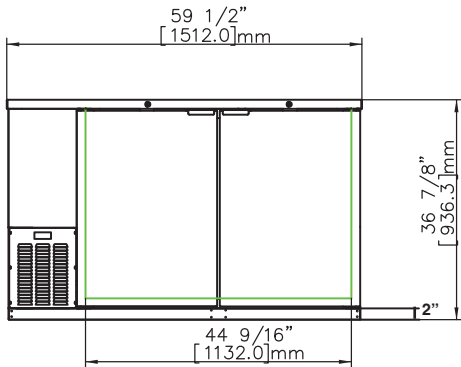

Model	Cabinet Dimensions W x D x H	Capacity (AHAM) cu ft	Capacity 12oz. cans	Door(s)	Shelves	1/2 Barrel(s)	HP	Amps	Voltage	NEMA Plug	Shipping Dimensions W x D x H	Shipping Weight
HBB-2-59(-S*)	59.5" x 29" x 36.88"	18.56 ft ³	852	2	4	3	1/3	5.2	115	8 ft. 5-15P	63.5" x 33" x 42"	307 lbs.
HBB-3-69(-S*)	69.5" x 29" x 36.88"	22.17 ft ³	1014	2	4	3	1/3	5.2	115	8 ft. 5-15P	73.5" x 33" x 42"	332 lbs.
HBB-3-80(-S*)	80" x 29" x 36.88"	28.74 ft ³	1092	3	6	4	1/3	5.2	115	8 ft. 5-15P	84" x 33" x 42"	396 lbs.
HBB-4-95(-S*)	95.5" x 29" x 36.88"	32.4 ft ³	1302	3	6	5	1/3	5.2	115	8 ft. 5-15P	101" x 33" x 42"	429 lbs.

HBB-2-59(-S) Front View

HBB-2-59(-S) Plan View

All models Side View

HBB-3-69(-S) Front View

HBB-3-69(-S) Plan View

HBB-3-80(-S) Front View

HBB-3-80(-S) Plan View

HBB-4-95(-S) Front View