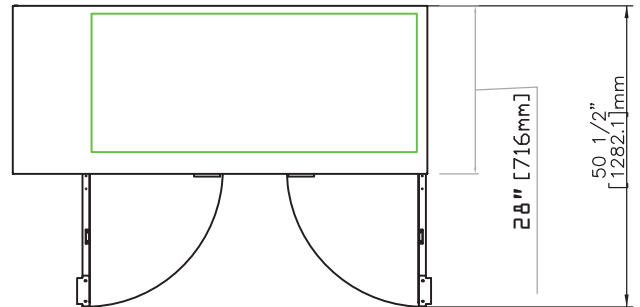

Model	Cabinet Dimensions W x D x H	Capacity (AHAM) cu ft	Capacity 12oz. cans	Door(s)	Shelves	1/2 Barrel(s)	HP	Amps	Voltage	NEMA Plug	Shipping Dimensions W x D x H	Shipping Weight
HBB-2-59(-S*)	59.5" x 29" x 36.88"	18.56 ft ³	852	2	4	3	1/3	5.2	115	8 ft. 5-15P	63.5" x 33" x 42"	307 lbs.
HBB-3-69(-S*)	69.5" x 29" x 36.88"	22.17 ft ³	1014	2	4	3	1/3	5.2	115	8 ft. 5-15P	73.5" x 33" x 42"	332 lbs.
HBB-3-80(-S*)	80" x 29" x 36.88"	28.74 ft ³	1092	3	6	4	1/3	5.2	115	8 ft. 5-15P	84" x 33" x 42"	396 lbs.
HBB-4-95(-S*)	95.5" x 29" x 36.88"	32.4 ft ³	1302	3	6	5	1/3	5.2	115	8 ft. 5-15P	101" x 33" x 42"	429 lbs.

HBB-2-59(-S) Front View

HBB-2-59(-S) Plan View

All models Side View

HBB-3-69(-S) Front View

HBB-3-69(-S) Plan View

HBB-3-80(-S) Front View

HBB-3-80(-S) Plan View

HBB-4-95(-S) Front View