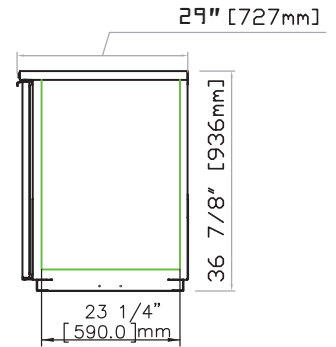

Model	Cabinet Dimensions W x D x H	Capacity (AHAM) cu ft	Capacity 12oz. cans	Door(s)	Shelves	1/2 Barrel(s)	HP	Amps	Voltage	NEMA Plug	Shipping Dimensions W x D x H	Shipping Weight
HBB-2-59(-S*)	59.5" x 29" x 36.88"	18.56 ft ³	852	2	4	3	1/3	5.2	115	8 ft. 5-15P	63.5" x 33" x 42"	307 lbs.
HBB-3-69(-S*)	69.5" x 29" x 36.88"	22.17 ft ³	1014	2	4	3	1/3	5.2	115	8 ft. 5-15P	73.5" x 33" x 42"	332 lbs.
HBB-3-80(-S*)	80" x 29" x 36.88"	28.74 ft ³	1092	3	6	4	1/3	5.2	115	8 ft. 5-15P	84" x 33" x 42"	396 lbs.
HBB-4-95(-S*)	95.5" x 29" x 36.88"	32.4 ft ³	1302	3	6	5	1/3	5.2	115	8 ft. 5-15P	101" x 33" x 42"	429 lbs.

HBB-2-59(-S) Front View

HBB-2-59(-S) Plan View

All models Side View

HBB-3-69(-S) Front View

HBB-3-69(-S) Plan View

HBB-3-80(-S) Front View

HBB-3-80(-S) Plan View

HBB-4-95(-S) Front View