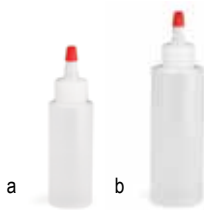

FLIP TOP CAP SQUEEZE BOTTLES

Flip top cap provides a more sanitary experience. Ensures freshness, prohibits spills and allows for easy storage solutions. Leakproof soft polyethylene PerfectFlex™ for faster prep. Ideal for back-of-the-house food prep or dining room service.

8, 12, 24 OR 32 OZ, 38MM OPENING

Item #	Description	Min Order/Case Pack	Case Lbs/Cube
a. 2108C-1	8 oz Clear, Hinged Cap, White	1 dz	1/3
b. 2112C-1	12 oz Clear, Hinged Cap, White	1 dz	2/4
c. 2124C-1	24 oz Clear, Hinged Cap, White	1 dz	2/5
d. 2132C	32 oz Clear, Hinged Cap, White	1 dz	3/7
REPLACEMENT PARTS & ACCESSORIES			
200TC	Replacement Hinged Cap, White	1 dz	1/1

CHEF'S SQUEEZE BOTTLES

Creative choice for plating and decorating. Cone tip for precision control. Red cap for safe storage.

2 OR 4 OZ CLEAR, CONE TIP

Item #	Description	Min Order/Case Pack	Case Lbs/Cube
a. 1102	2 oz Clear, Natural Top	2 dz	1/1
b. 1104	4 oz Clear, Natural Top	2 dz	1/2
c. C1104	(6) 4 oz Clear Chef Squeeze Bottle	12 pk	4/8
d. *H110204	Bottle Set, Clear, Carded (1) 1102 & (1) 1104	6 ea	1/1
REPLACEMENT PARTS & ACCESSORIES			
C100T	Red Cap for All Cone Tops	6 dz	1/1