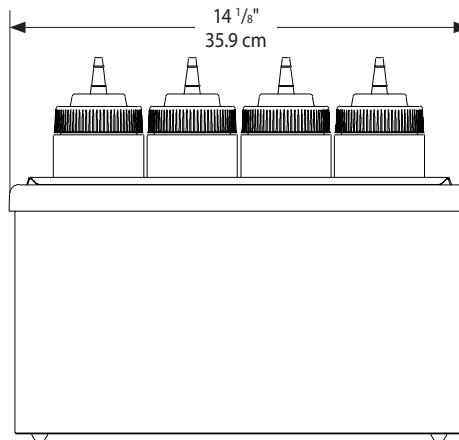

SBH-8 COMBO 87340