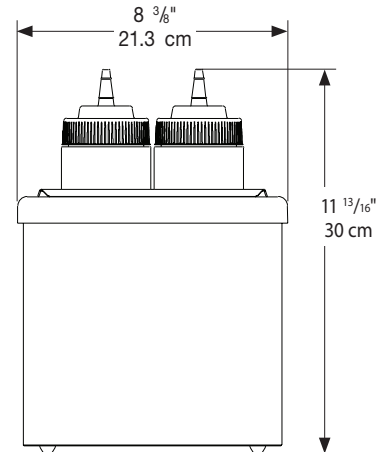

SBH-8 COMBO 87340