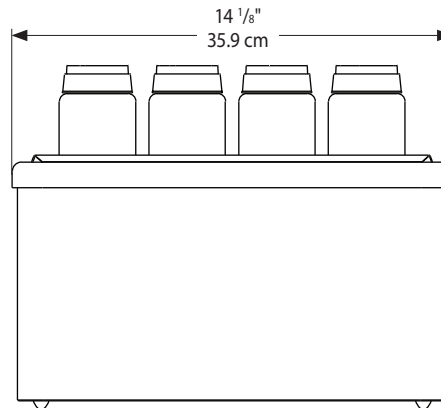

SBH-8 COMBO FIFO 87360

Server Products, Inc. | PO Box 98 | Richfield WI 53076 | 800.558.8722

262.628.5600 | F: 262.628.5110 | spsales@server-products.com | server-products.com

Server Products, Inc. reserves the right to modify specifications without obligation. Printed in USA

5.2014 Stock 02121