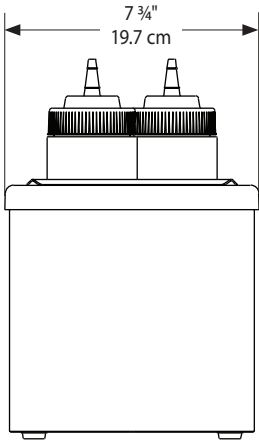

SERVER

SERVE BETTER™

SQUEEZE BOTTLE HOLDER COMBOS

Models SBH-3, SBH-8, SBH-4 FIFO & SBH-8 FIFO

SBH-3 COMBO 67870

MODELS	SBH-3 COMBO 67870	SBH-8 COMBO 87340	SBH-4 COMBO FIFO 67830	SBH-8 COMBO FIFO 87360
Capacity	(3) 16 oz (.47 L) TableCraft® squeeze bottles	(8) 16 oz (.47 L) TableCraft® squeeze bottles	(4) 16 oz (.47 L) FIFO™ squeeze bottle(s)	(8) 16 oz (.47 L) FIFO™ squeeze bottles
Height	11 5/8" 29.5 cm	11 13/16" 30 cm	10 9/16" 26.8 cm	11" 27.9 cm
Width	7 3/4" 19.7 cm	14 1/8" 35.9 cm	7 3/4" 19.7 cm	14 1/8" 35.9 cm
Depth	8 3/8" 21.3 cm	8 3/8" 21.3 cm	8 3/8" 21.3 cm	8 3/8" 21.3 cm
Weight	4 lb 1.8 kg	13 lb 5.9 kg	4 lb 1.8 kg	13 lb 5.9 kg

FOB RICHFIELD, WISCONSIN 53076