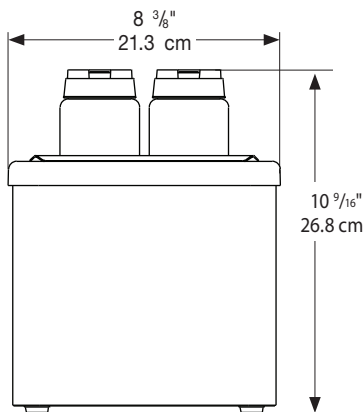

SBH-4 COMBO FIFO 67830