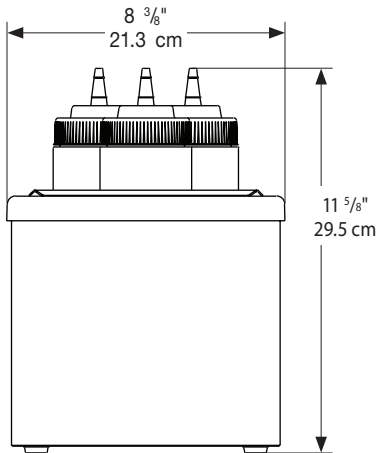

## SBH-3 COMBO 67870

MODELS	SBH-3 COMBO 67870	SBH-8 COMBO 87340	SBH-4 COMBO FIFO 67830	SBH-8 COMBO FIFO 87360
Capacity	(3) 16 oz (.47 L) TableCraft® squeeze bottles	(8) 16 oz (.47 L) TableCraft® squeeze bottles	(4) 16 oz (.47 L) FIFO™ squeeze bottle(s)	(8) 16 oz (.47 L) FIFO™ squeeze bottles
Height	11 5/8" 29.5 cm	11 13/16" 30 cm	10 9/16" 26.8 cm	11" 27.9 cm
Width	7 3/4" 19.7 cm	14 1/8" 35.9 cm	7 3/4" 19.7 cm	14 1/8" 35.9 cm
Depth	8 3/8" 21.3 cm	8 3/8" 21.3 cm	8 3/8" 21.3 cm	8 3/8" 21.3 cm
Weight	4 lb 1.8 kg	13 lb 5.9 kg	4 lb 1.8 kg	13 lb 5.9 kg