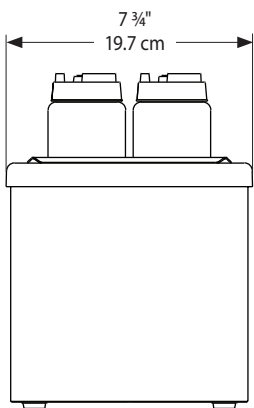

SBH-4 COMBO FIFO 67830