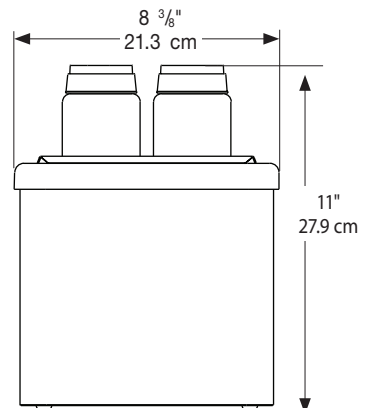

SBH-8 COMBO FIFO 87360

Server Products, Inc. | PO Box 98 | Richfield WI 53076 | 800.558.8722

262.628.5600 | F: 262.628.5110 | spsales@server-products.com | server-products.com

Server Products, Inc. reserves the right to modify specifications without obligation. Printed in USA

5.2014 Stock 02121