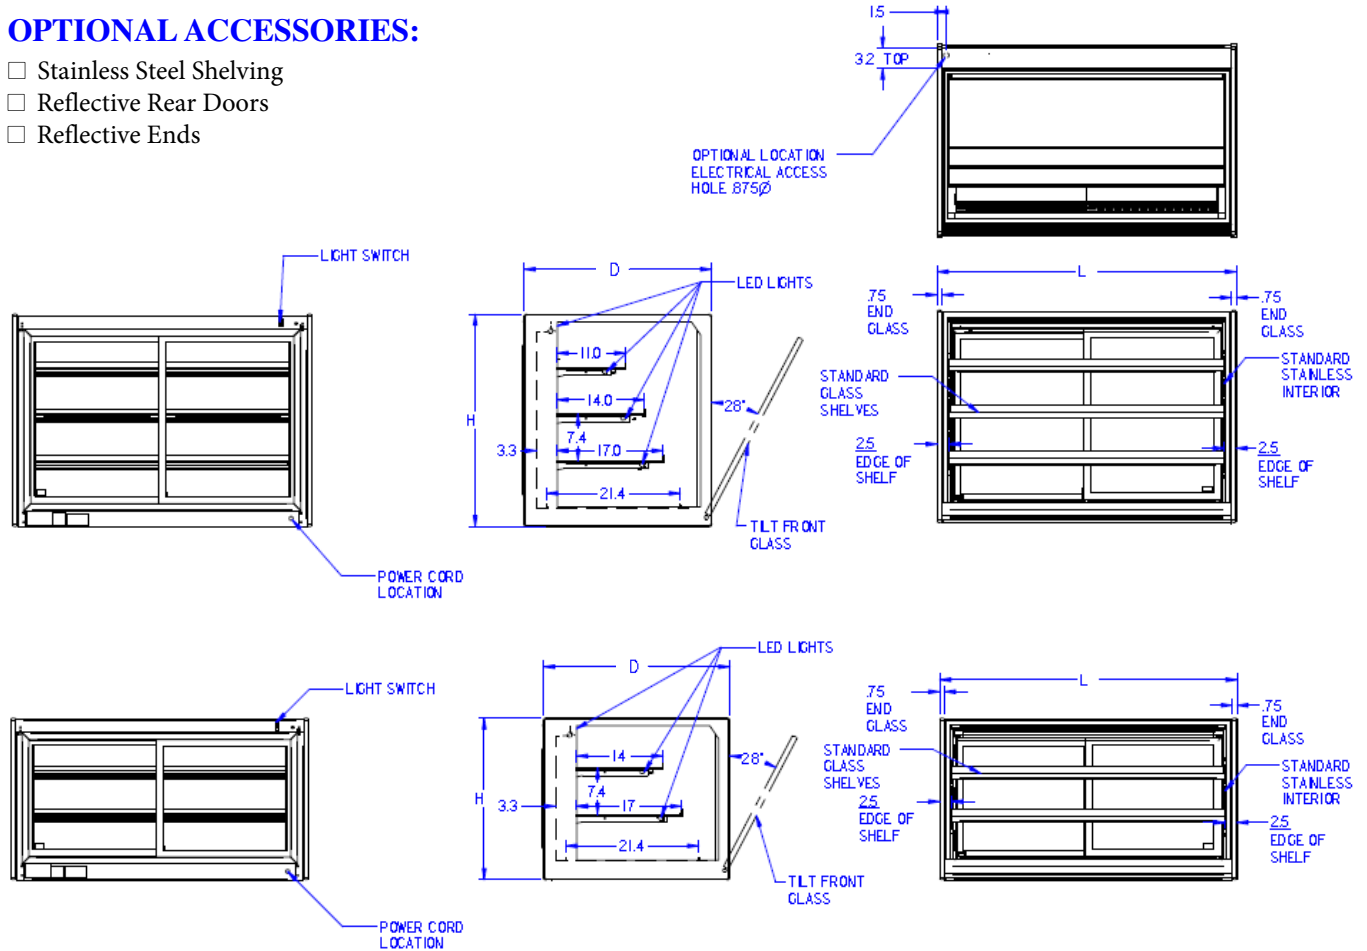

## ITALIAN GLASS NON-REFRIGERATED COUNTER DISPLAY CASE

- MODEL  ITD3626  
 ITD4826  
 ITD6026  
 ITD3634  
 ITD4834  
 ITD6034

\*Counter Not Provided

*Designed for customers looking for rich, up-scale Italian styling for maximum visual appeal that will drive product sales. Cases are available in lengths of 36", 48", and 60".*

### STANDARD FEATURES

- Adjustable glass shelves. Shelves are adjustable up and down and can also be tilted in two positions. 34" models have three tiers of shelves; 26" models have two tiers of shelves.
- Tempered tilt-out front glass for easy cleaning.
- Straight glass for high visual product display.
- Tempered glass top, ends, and doors.
- Removable sliding rear doors.
- Stainless Steel Interior
- Shielded 3500K LED top light and shelf lights.
- Cord & Plug (NEMA 5-15P)
- UL, C-UL and UL Sanitation Listed.

## SPECIFICATIONS:

MODEL	L x D x H	SHIPPING WEIGHT	VOLTAGE/AMPS
ITD3626	36" x 30" x 26"	250	120/60/1- MAX FUSE 15
ITD4826	48" x 30" x 26"	325	120/60/1- MAX FUSE 15
ITD6026	60" x 30" x 26"	450	120/60/1- MAX FUSE 15
ITD3634	36" x 30" x 34"	275	120/60/1- MAX FUSE 15
ITD4834	48" x 30" x 34"	350	120/60/1- MAX FUSE 15
ITD6034	60" x 30" x 34"	475	120/60/1- MAX FUSE 15