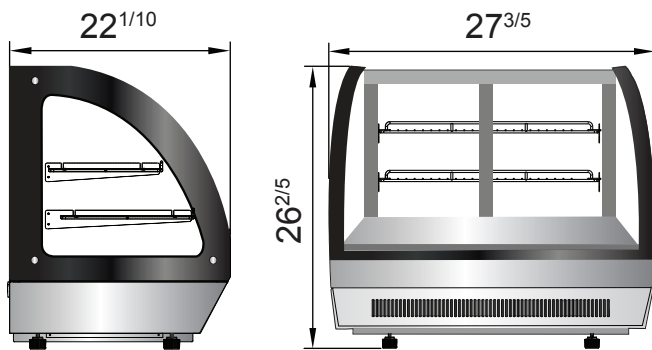

“WE MAKE THE KITCHEN BETTER!”

Toll Free: 855-855-0399 Email: info@atosausa.com

www.atosa.com | www.atosausa.com

California, Colorado, Florida, Georgia, Illinois, Massachusetts, New Jersey, Ohio, Texas, Washington

SPECIFICATIONS

Model	Doors	Cu.Ft	Shelves	Exterior (WxDxH)	Interior	Weight	HP	Voltage	Amps	Refrigerant
CRDC-35	2	3.5	2	27^{3/5}×22^{1/10}×26^{2/5}	25^{1/5}×16×15^{7/10}	172 lbs	1/5	115/60/1	2	R290
CRDC-46	2	4.6	2	35^{2/5}×22^{1/10}×26^{2/5}	33×16×15^{7/10}	200 lbs	1/5	115/60/1	2	R290
CRDS-42	2	4.2	2	27^{3/5}×22^{1/10}×26^{2/5}	25^{1/5}×16×15^{7/10}	192 lbs	1/5	115/60/1	2	R290
CRDS-56	2	5.6	2	35^{2/5}×22^{1/10}×26^{2/5}	33×16×15^{7/10}	214 lbs	1/5	115/60/1	2	R290

PLAN VIEW

CRDC-35