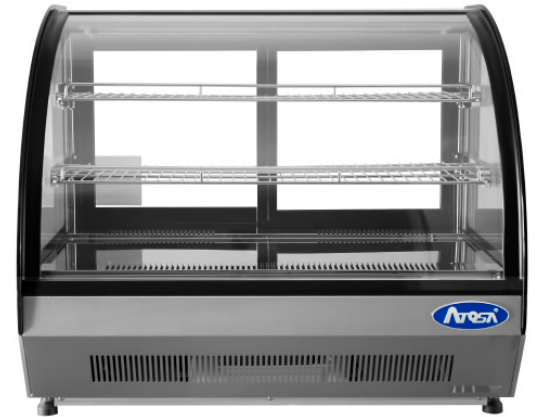

# Countertop Refrigerated Display Curved / Square

**MODELS:**  
CRDC-35 / CRDC-46 / CRDS-42 / CRDS-56

## Standard Features

- Stainless steel exterior & interior with black frames
- Rear mount compressor with environmentally friendly R290 refrigerant
- Dixell digital controller
- Two(2) stainless steel shelves standard
- Defog feature to ensure the glass stays clear
- Maintains temperatures between 33°F – 41° F
- Magnetic door gasket(s) standard for positive door seal
- Two(2) rear sliding doors
- LED interior lighting
- Leveling legs
- Nema 5-15 plug