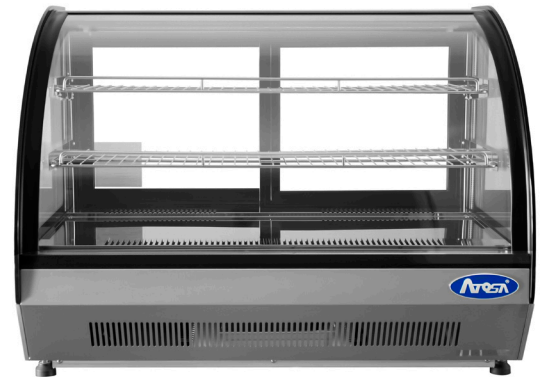

"WE MAKE THE KITCHEN BETTER!"

Toll Free: 855-855-0399 Email: info@atosausa.com
www.atosa.com | www.atosausa.com
California, Colorado, Florida, Georgia, Illinois,
Massachusetts, New Jersey, Ohio, Texas, Washington

Countertop Refrigerated Display Curved / Square

MODELS:
CRDC-35 / CRDC-46 / CRDS-42 / CRDS-56

Standard Features

- Stainless steel exterior & interior with black frames
- Rear mount compressor with environmentally friendly R290 refrigerant
- Dixell digital controller
- Two(2) stainless steel shelves standard
- Defog feature to ensure the glass stays clear
- Maintains temperatures between 33°F – 41° F
- Magnetic door gasket(s) standard for positive door seal
- Two(2) rear sliding doors
- LED interior lighting
- Leveling legs
- Nema 5-15 plug

CRDC-46

1 YEAR PARTS AND LABOR WARRANTY (US ONLY)
5 YEAR COMPRESSOR PART WARRANTY (US ONLY)