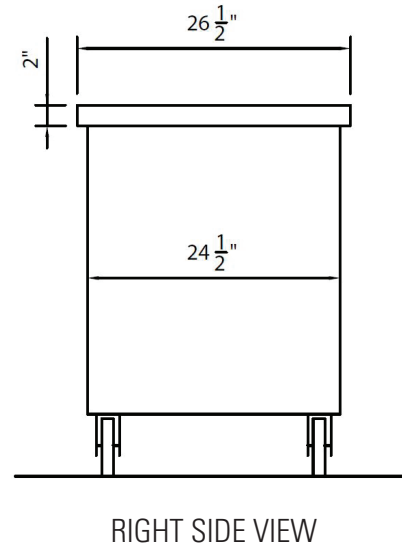

## HERITAGE BUFFET SOLID TOP

**DIMENSIONS:**

**FREIGHT CLASS: 150**

Model	Length		Width		Height		Cube ft. crated	Weight	
	in.	cm	in.	cm	in.	cm		lbs	kg
HB2ST	32	81.3	26-1/2	67.3	36	91.4	26.3	250	113.6
HB3ST	46	116.8	26-1/2	67.3	36	91.4	36.0	380	172.7
HB4FT	60	152.4	26-1/2	67.3	36	91.4	45.7	550	250.0
HB5FT	74	188.0	26-1/2	67.3	36	91.4	55.4	640	290.0