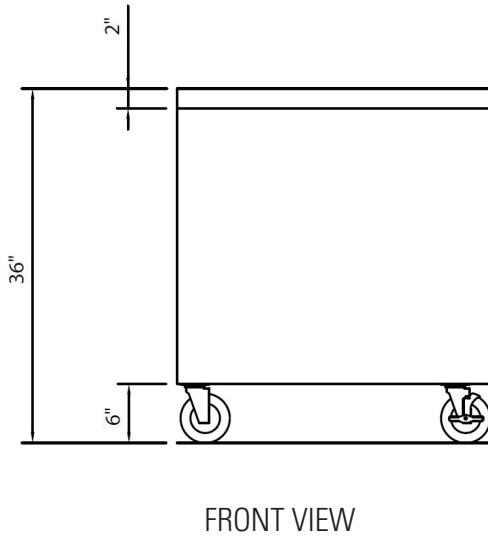

## HERITAGE BUFFET SOLID TOP

**DIMENSIONS:**

**FREIGHT CLASS: 150**

Model	Length		Width		Height		Cube ft. crated	Weight	
	in.	cm	in.	cm	in.	cm		lbs	kg
HB2ST	32	81.3	26-1/2	67.3	36	91.4	26.3	250	113.6
HB3ST	46	116.8	26-1/2	67.3	36	91.4	36.0	380	172.7
HB4FT	60	152.4	26-1/2	67.3	36	91.4	45.7	550	250.0
HB5FT	74	188.0	26-1/2	67.3	36	91.4	55.4	640	290.0