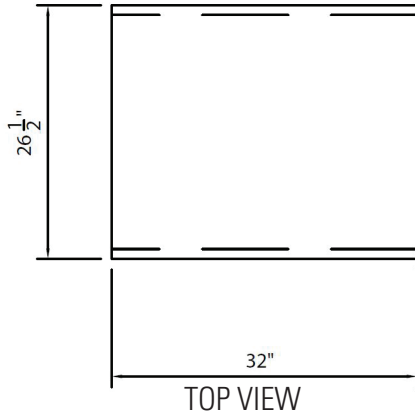

## HERITAGE BUFFET SOLID TOP

**DIMENSIONS:**

**FREIGHT CLASS: 150**

Model	Length		Width		Height		Cube ft. crated	Weight	
	in.	cm	in.	cm	in.	cm		lbs	kg
HB2ST	32	81.3	26-1/2	67.3	36	91.4	26.3	250	113.6
HB3ST	46	116.8	26-1/2	67.3	36	91.4	36.0	380	172.7
HB4FT	60	152.4	26-1/2	67.3	36	91.4	45.7	550	250.0
HB5FT	74	188.0	26-1/2	67.3	36	91.4	55.4	640	290.0