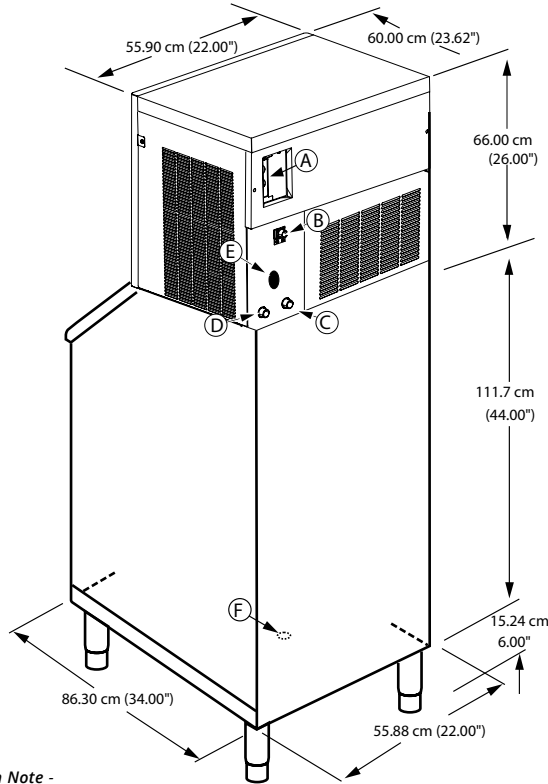

### Ice Shape

Nugget ice consists of small pieces ranging from 3/8" to 1/2" in width and length on average. Offers a 85% ice to water ratio with a soft, chewable texture while still providing maximum cooling effect and great dispensibility.

**RNK-0320 on D-420**

**Installation Note -**  
 Minimum installation clearance:  
 Top/sides: 20.32cm (8"),  
 Back: 12.70cm (5").

**Dispenser Note -**  
 Verify with the dispenser manufacturer that the correct agitator and deflector kit for nugget ice dispensing is included with your dispenser purchase. Use 22.86cm Discharge Tube for dispenser applications (ships standard with the ice machine).