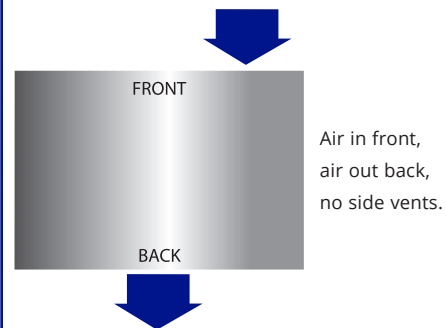

Air Flow Overhead View

Air-Cooled Ice Machine	Model	Ice Shape	Ice Production 24 Hours		Power kWh/100 lbs @ 90°Air/70°F 32°Air/21°C	Potable Water Usage (100 lbs./ 45.4 kgs of Ice)	Application Capacity*	2017 AHRI Capacity**	2018 AHRI Capacity***
			70°Air/50°F Water 21°Air/10°C Water	90°Air/70°F Water 32°Air/21°C Water					
UNK-0200	Nugget	Nugget	145 lbs.	117 lbs.	7.82	12 gal. 45.4 L	30lbs. 14 kg	20lbs. 9 kg	1.03 Cu. ft 0.02 Cu. m
			66 kg	53 kg					
UNK-0300	Nugget	Nugget	302 lbs.	248 lbs.	6.89	12 gal. 45.4 L	60 lbs. 27 kg	50 lbs. 23 kg	2.04 Cu. ft 0.06 Cu. m
			137 kg	112 kg					

"A" following model number indicates "Air" condensing unit.
*Application capacity is based on 90% of the volumex 33lbs/ft3 average density of ice must be managed
**2017 Approved AHRI capacity is based on 80% of the total volumen x 30 lbs/ft3 average density of ice
***2018 AHRI certified measurement for bin capacity

Welbilt reserves the right to make changes to the design or specifications without prior notice.

www.manitowocice.com

Welbilt Deutschland GmbH
Auf der Weih 11
D - 35745 Herborn,
Germany
Tel.: +49 27 72 58 050
welbilt.com.de

Welbilt Iberia, S.A.U
Textil, 6 - Pol.Ind. La Ferreria
- 08110 Montcada i Reixac
Barcelona, Spain
Tel.: +34 902 20 10 69
welbilt.com.es

Welbilt UK
Ashbourne House, The Guildway,
Old Portsmouth Rd, Guildford
GU3 1LR, United Kingdom
Tel.: +44 1483 464900
www.welbilt.uk