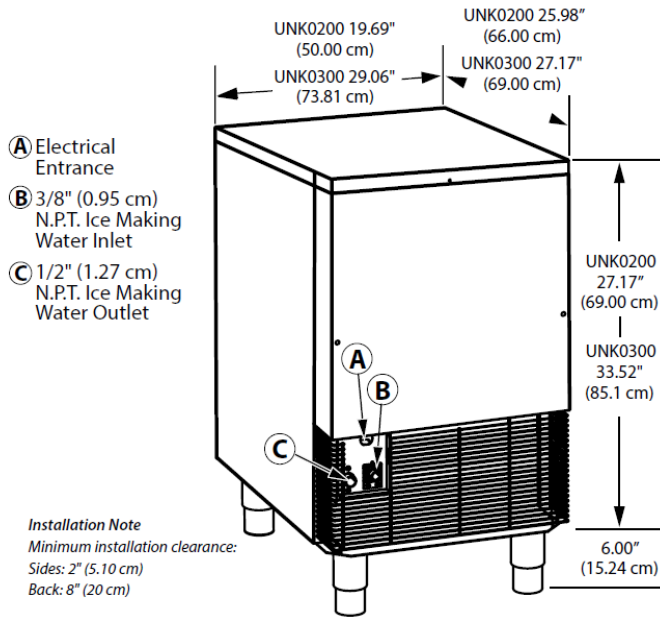

Welbilt UK
Ashbourne House, The Guildway,
Old Portsmouth Rd, Guildford
GU3 1LR, United Kingdom
Tel.: +44 1483 464900
www.welbilt.uk

UNK-0200 / UNK-0300

Installation Note
Minimum installation clearance:
Sides: 2" (5.10 cm)
Back: 8" (20 cm)

Space-Saving Designs

	UNK-0200	UNK-0300
Height	33.17" 84.24 cm	39.52" 100.4 cm
Width	19.69" 50.00 cm	29.06" 73.81 cm
Depth	25.98" 66.00 cm	27.17" 69.00 cm
Bin	30 lbs.	60 lbs.
Storage	14 kgs	27 kgs

Height includes adjustable bin legs 4.50" to 6.00" (11.43 cm to 15.24 cm) set at 6.00" (15.24 cm).