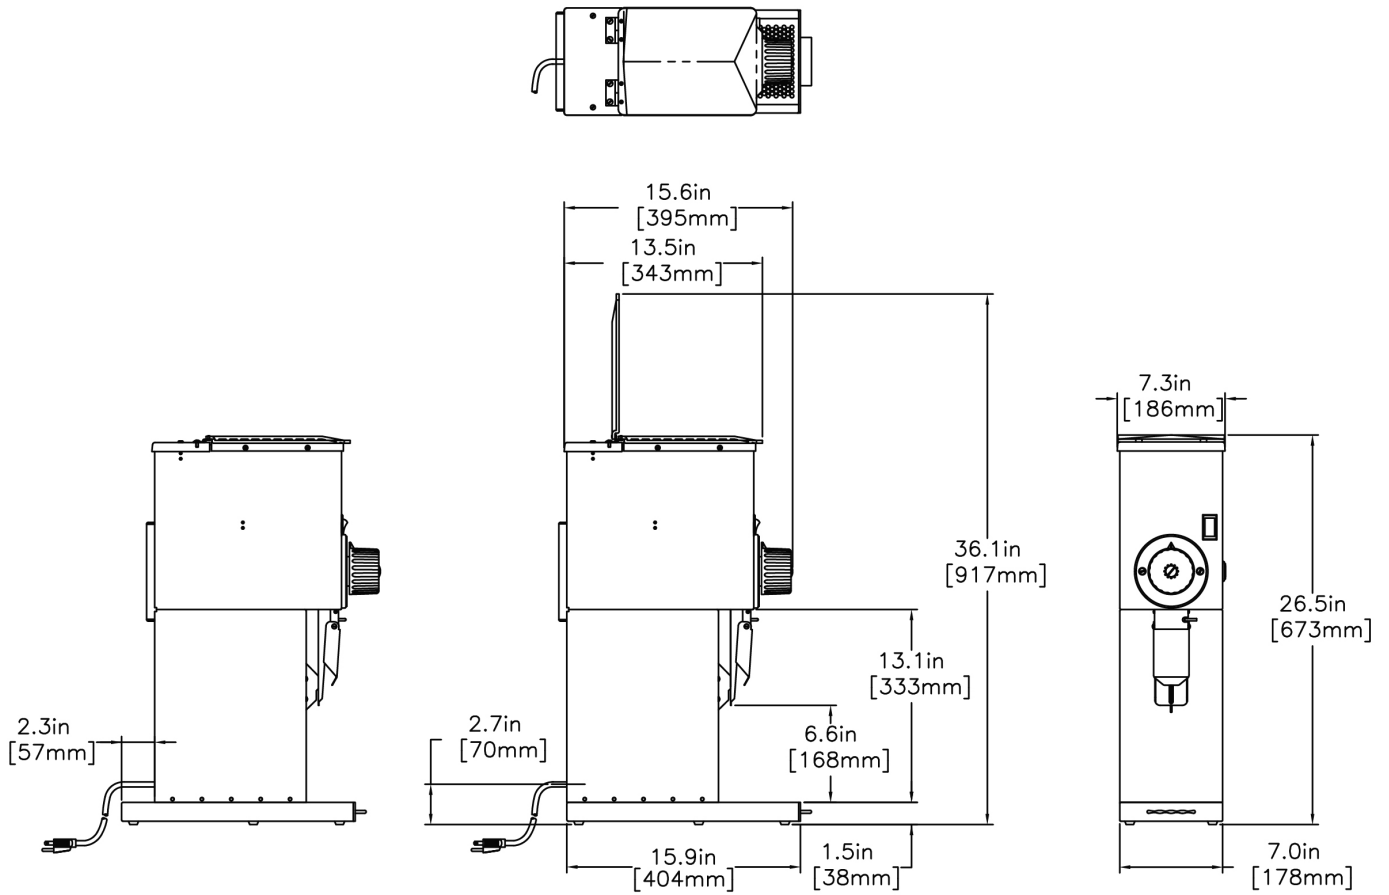

 Servers and airpots sold separately

Agency:

Specifications

Product #: 41900.0000

Finish: Silver

Hoppers: One

Hopper Capacity: 2.00 lbs (0.907 kgs)

Additional Features

Created on:
07/31/2017

| | Unit | | | Shipping | | | | |
|---------|---------|----------|----------|----------|--------|-------|------------|-----------------------|
| | Width | Height | Depth | Width | Height | Depth | Weight | Volume |
| English | 7.3 in. | 26.5 in. | 16.0 in. | - | - | - | 59.000 lbs | 4.521 ft ³ |
| Metric | 18.5 cm | 67.3 cm | 40.6 cm | - | - | - | 26.762 kgs | 0.128 m ³ |