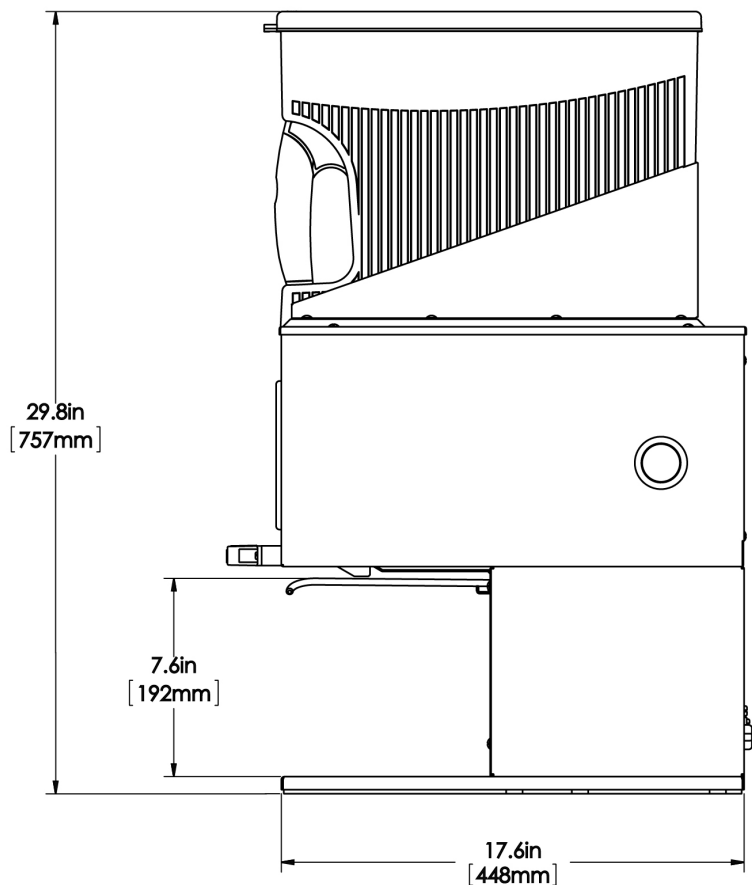

PSI	kPa	Fitting Supplied	Water Flow Required (GPM)
-	-	-	-

CAD Drawings

2D	Revit	KLC
●		

BUNN® reserves the right to change specifications and product design without notice. Such revisions do not entitle the buyer to corresponding changes, improvements, additions or replacements for previously purchased equipment. For most current specifications and other info visit bunn.com.

Created on:
09/14/2017

	Unit			Shipping				
	Width	Height	Depth	Width	Height	Depth	Weight	Volume
English	8.1 in.	29.8 in.	19.0 in.	-	-	-	68.550 lbs	5.627 ft ³
Metric	20.6 cm	75.7 cm	48.3 cm	-	-	-	31.094 kgs	0.159 m ³