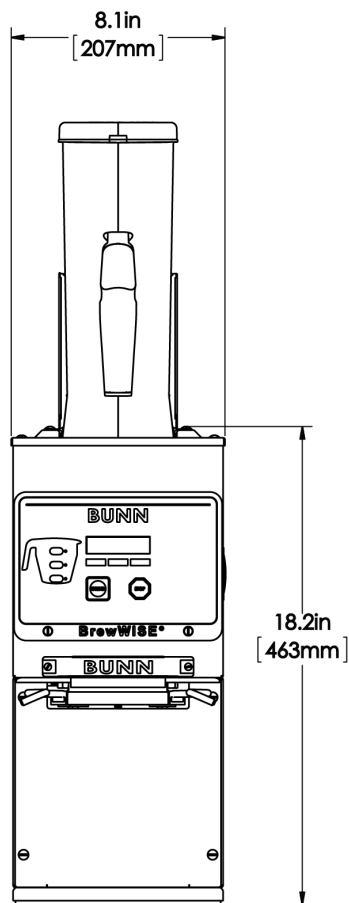

Agency:

Specifications

Product #: 40700.0001

Finish: Stainless

Hoppers: One

Hopper Capacity: 6.00 lbs (2.722 kgs)

Additional Features

BrewWISE

Electrical & Capacity

Volts	Amps	Watts	Cord Attached	Plug Type	8oz cups/hr 236ml cups/hr	Input H ₂ O Temp.	Phase	# Wires plus Ground	Hertz
120	11	1320	Yes	NEMA 5-15P	-	60°F (15.5°C)	1	2	60

Plumbing Requirements

PSI	kPa	Fitting Supplied	Water Flow Required (GPM)
-	-	-	-

CAD Drawings

2D	Revit	KLC
●		

BUNN® reserves the right to change specifications and product design without notice. Such revisions do not entitle the buyer to corresponding changes, improvements, additions or replacements for previously purchased equipment. For most current specifications and other info visit bunn.com.

Created on:
09/14/2017

	Unit			Shipping				
	Width	Height	Depth	Width	Height	Depth	Weight	Volume
English	8.1 in.	29.8 in.	19.0 in.	-	-	-	68.550 lbs	5.627 ft ³
Metric	20.6 cm	75.7 cm	48.3 cm	-	-	-	31.094 kgs	0.159 m ³