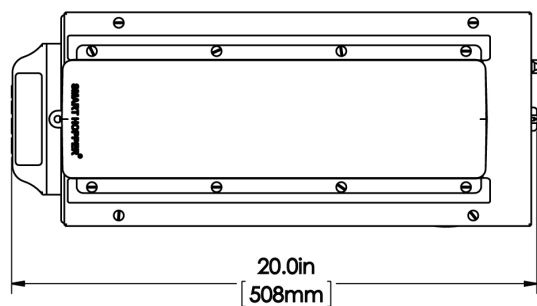

Agency:

Specifications

Product #: 40700.0001

Finish: Stainless

Hoppers: One

Hopper Capacity: 6.00 lbs (2.722 kgs)

Additional Features

BrewWISE

Created on:
09/14/2017

	Unit			Shipping				
	Width	Height	Depth	Width	Height	Depth	Weight	Volume
English	8.1 in.	29.8 in.	19.0 in.	-	-	-	68.550 lbs	5.627 ft ³
Metric	20.6 cm	75.7 cm	48.3 cm	-	-	-	31.094 kgs	0.159 m ³