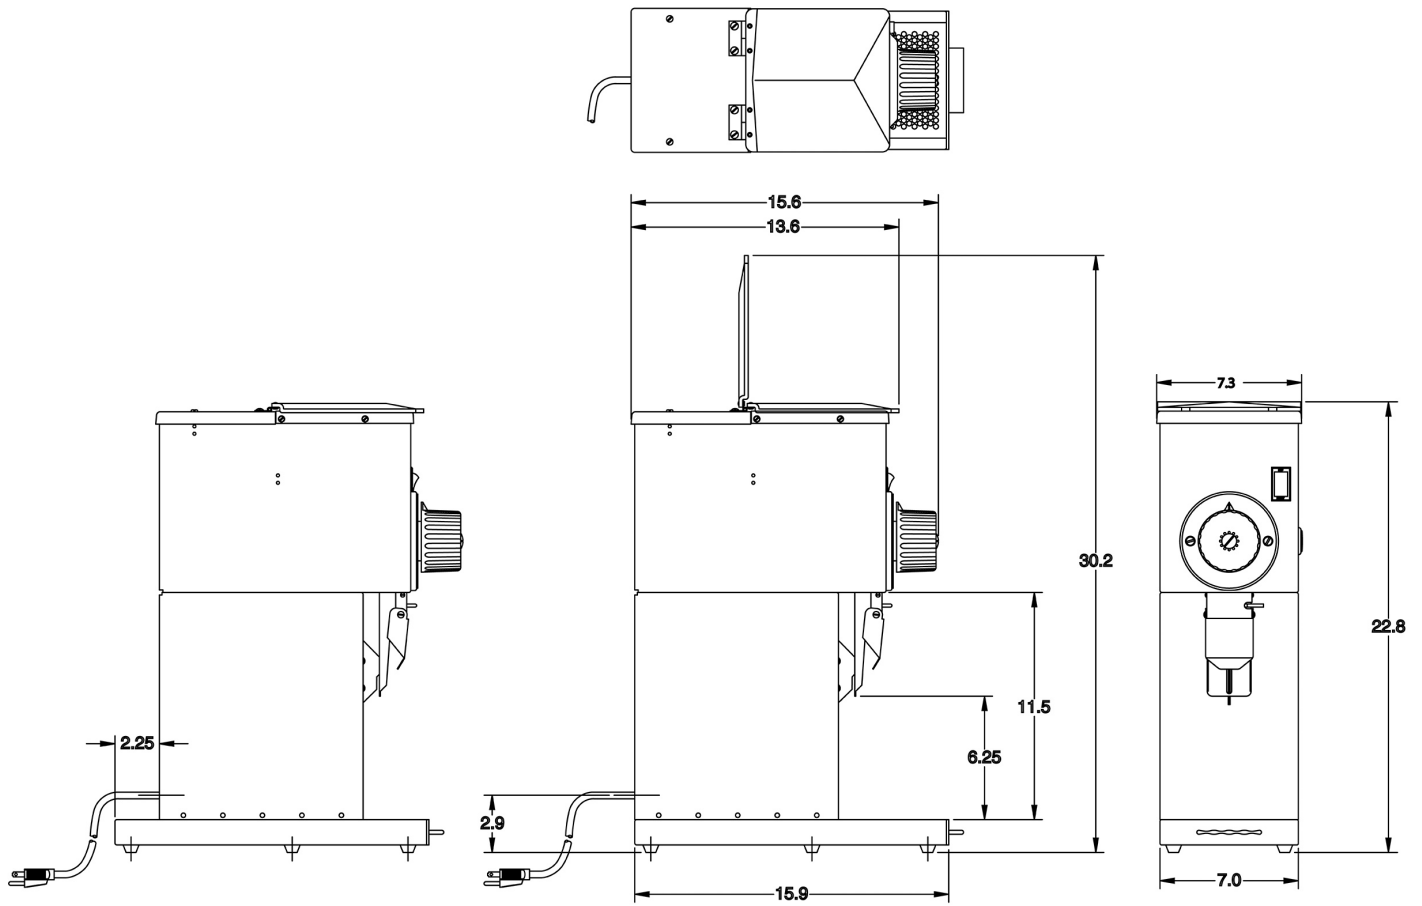

Agency:

Specifications

Product #: 22104.0000

Finish: Black

Hoppers: One

Hopper Capacity: 1.00 lbs (0.454 kgs)

Additional Features

Electrical & Capacity

Created on:
01/08/2018

	Unit			Shipping				
	Width	Height	Depth	Width	Height	Depth	Weight	Volume
English	7.3 in.	22.8 in.	16.0 in.	11.5 in. in.	30.0 in. in.	22.4 in. in.	54.200 lbs	4.472 ft ³
Metric	18.5 cm	57.9 cm	40.6 cm	29.2 cm cm	76.2 cm cm	56.9 cm cm	24.585 kgs	0.127 m ³