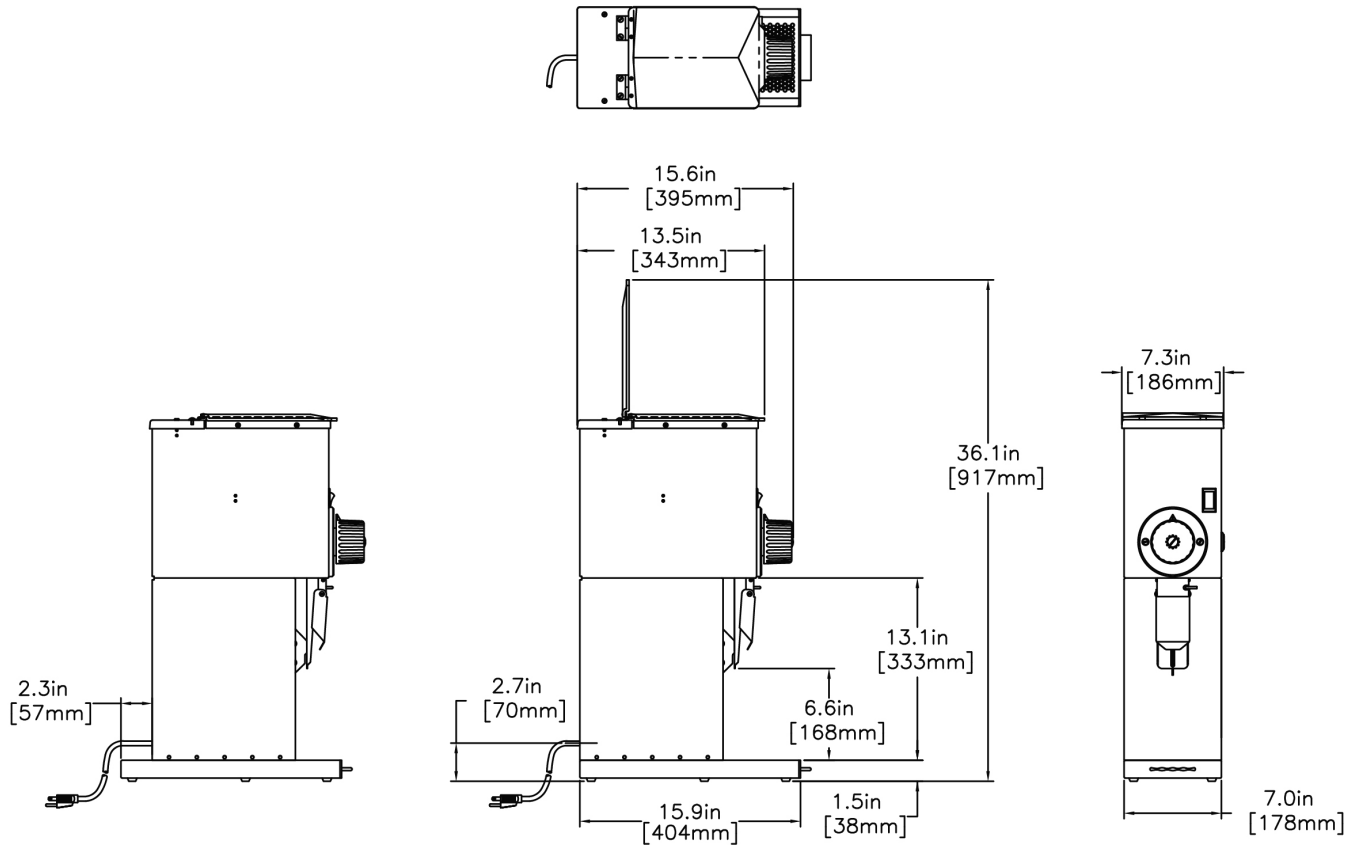

 Servers and airpots sold separately

Agency:

Specifications

Product #: 22102.0001

Finish: Red

Hoppers: One

Hopper Capacity: 2.00 lbs (0.907 kgs)

Additional Features

Created on:
02/16/2017

Unit			Shipping					
	Width	Height	Depth	Width	Height	Depth	Weight	Volume
English	7.3 in.	26.5 in.	16.0 in.	-	-	-	56.300 lbs	4.472 ft ³
Metric	18.5 cm	67.3 cm	40.6 cm	-	-	-	25.538 kgs	0.127 m ³