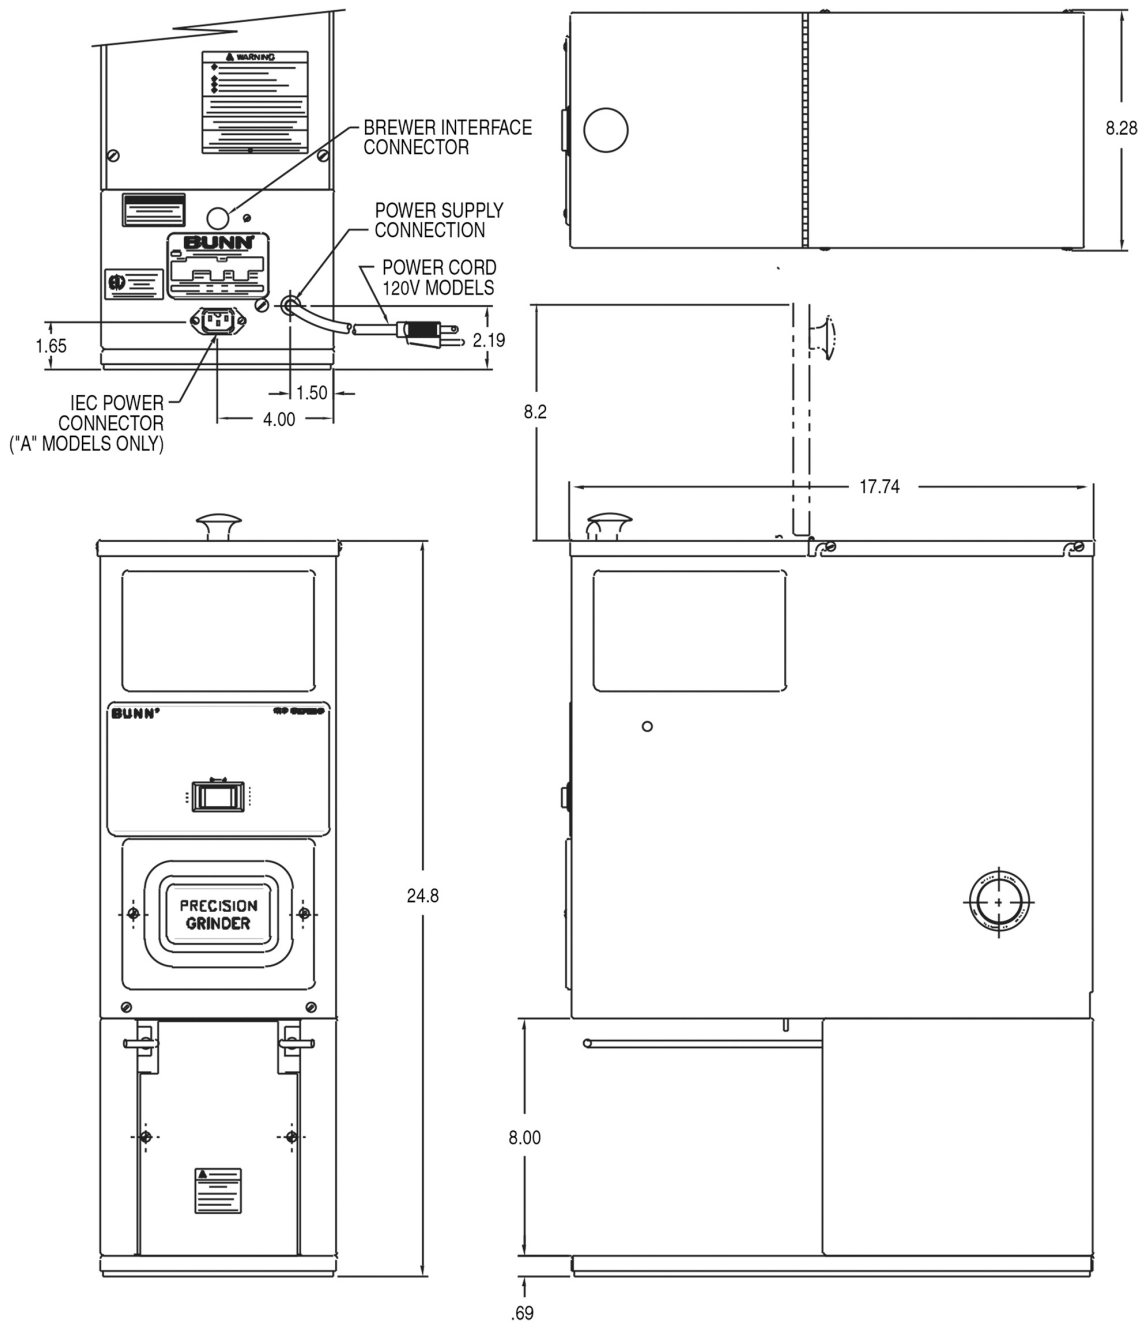

 Servers and airpots sold separately

Agency:

Specifications

Product #: 05800.0027

Interface: Cabled

Finish: Stainless

Hoppers: One

Hopper Capacity: 9.00 lbs (4.082 kgs)

Created on:
05/17/2017

Unit			Shipping					
	Width	Height	Depth	Width	Height	Depth	Weight	Volume
English	8.0 in.	27.0 in.	18.0 in.	-	-	-	62.650 lbs	4.472 ft ³
Metric	20.3 cm	68.6 cm	45.7 cm	-	-	-	28.418 kgs	0.127 m ³