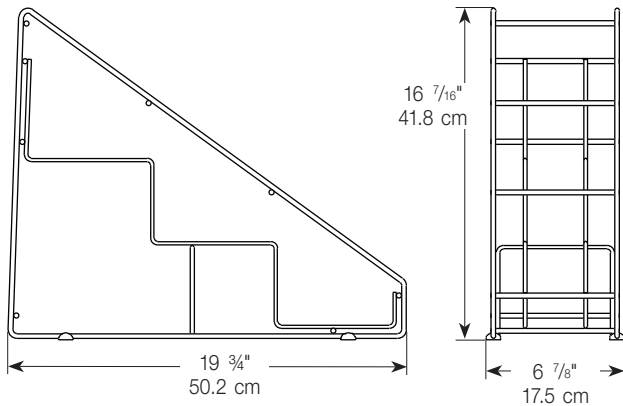

WW-3 1 GAL 88654