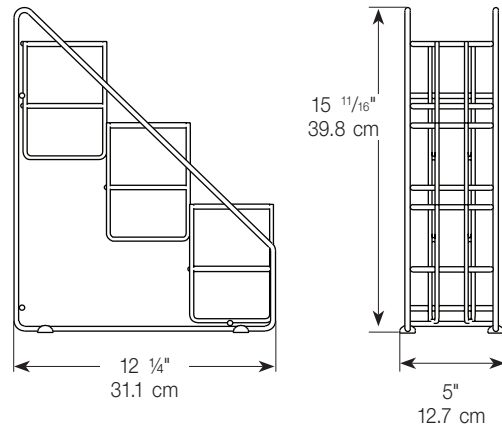

WW-3 1L 88652