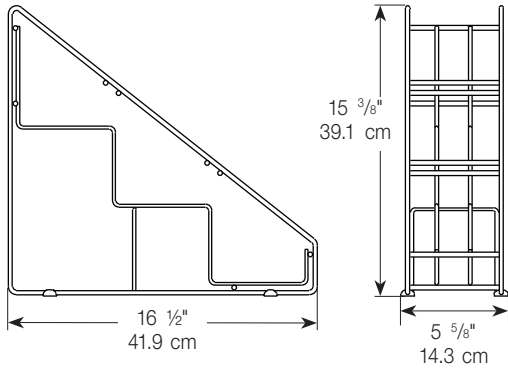

# WIRESWIS™ ORGANIZERS

Models WW-3 1L, WW-3 64 OZ, WW-3 1 GAL, WW-3 1/9

WW-3 64 OZ 88656

MODELS	WW-3 1/9 88711	WW-3 64 OZ 88656	WW-3 1 GAL 88654	WW-3 1L 88652
Height	13 11/16" 34.8 cm	15 3/8" 39.1 cm	16 7/16" 41.8 cm	15 11/16" 39.8 cm
Width	4 13/16" 12.2 cm	5 5/8" 14.3 cm	6 7/8" 17.5 cm	5" 12.7 cm
Depth	22 3/8" 56.8 cm	16 1/2" 41.9 cm	19 3/4" 50.2 cm	12 1/4" 31.1 cm
Holds/ Capacity	(3) 1.3 qt	(3) 64 oz	(3) 1 gal	(3) 1L
Weight	5 lb (2.3 kg)	5 lb (2.3 kg)	5 lb (2.3 kg)	4 lb (1.8 kg)