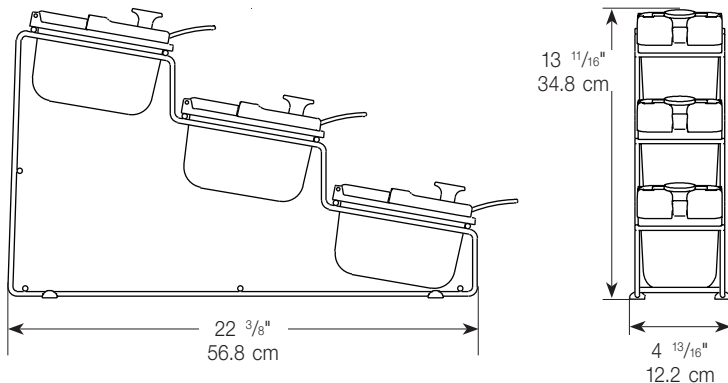

WW-3 1/9 88711

Server Products, Inc. | PO Box 98 | Richfield WI 53076 | 800.558.8722

262.628.5600 | F: 262.628.5110 | spsales@server-products.com | server-products.com

Server Products, Inc. reserves the right to modify specifications without obligation. Printed in USA

5.2014 Stock 02099