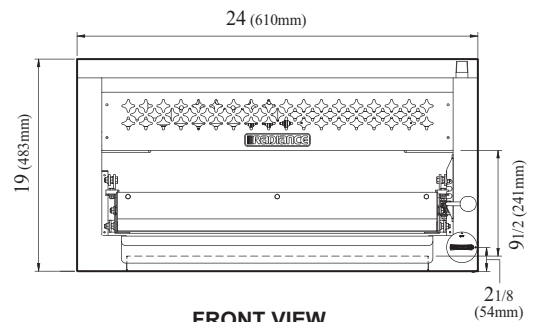

Model	Weight (lbs.)	Length (inches)	Total BTUs
TASM-24	155	24	25,000
TASM-24-LP	155	24	25,000

Salamander Broilers

Model : TASM-24

DATA	TASM-24	TASM-24-LP
Gas Type	NAT	LPG
Gas Connection	3/4"	3/4"
Regulator	1	1
Gas Pressure	5.W.C"	10.W.C"
BTU	25,000	25,000
DIMENSIONAL DATA		
Ext. Length Overall (inch)	24 (610mm)	24 (610mm)
Ext. Depth Overall (inch)	20 1/2 (519mm)	20 1/2 (519mm)
Ext. Height Overall (inch)	19 (483mm)	19 (483mm)
Weight (lbs.)	155	155

■ OPTIONAL ACCESSORIES

- 24" wall mounting brackets: RCM1018
- Hood mount shelf to mount on 36" range: RCM1021
- Hood mount shelf to mount on 48" range: RCM1022
- Hood mount shelf to mount on 60" range: RCM1023

PLAN VIEW

(unit : inch)

TOP VIEW

FRONT VIEW

SIDE VIEW

Ver.20190517

- Turbo Air : 800-627-0032 ■ GK : 800-500-3519
- Warranty : 800-381-7770 ■ AC : 888-900-1002