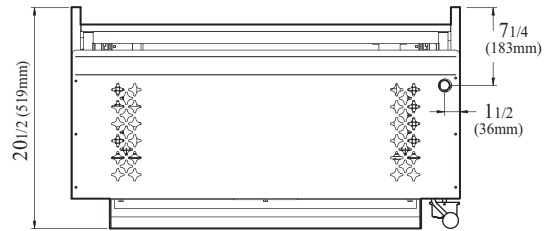

Salamander Broilers

Model : TASM-24

DATA	TASM-24	TASM-24-LP
Gas Type	NAT	LPG
Gas Connection	3/4"	3/4"
Regulator	1	1
Gas Pressure	5.W.C"	10.W.C"
BTU	25,000	25,000
DIMENSIONAL DATA		
Ext. Length Overall (inch)	24 (610mm)	24 (610mm)
Ext. Depth Overall (inch)	20 1/2 (519mm)	20 1/2 (519mm)
Ext. Height Overall (inch)	19 (483mm)	19 (483mm)
Weight (lbs.)	155	155

Design and specifications subject to change without notice.
Actual shipping weight may differ due to extra packing materials for product protection.

■ WARRANTY : 1 Year Parts and Labor Warranty

■ Range mounting brackets standard

■ OPTIONAL ACCESSORIES

- ☐ 24" wall mounting brackets: RCM1018
- ☐ Hood mount shelf to mount on 36" range: RCM1021
- ☐ Hood mount shelf to mount on 48" range: RCM1022
- ☐ Hood mount shelf to mount on 60" range: RCM1023

PLAN VIEW

(unit : inch)

TOP VIEW