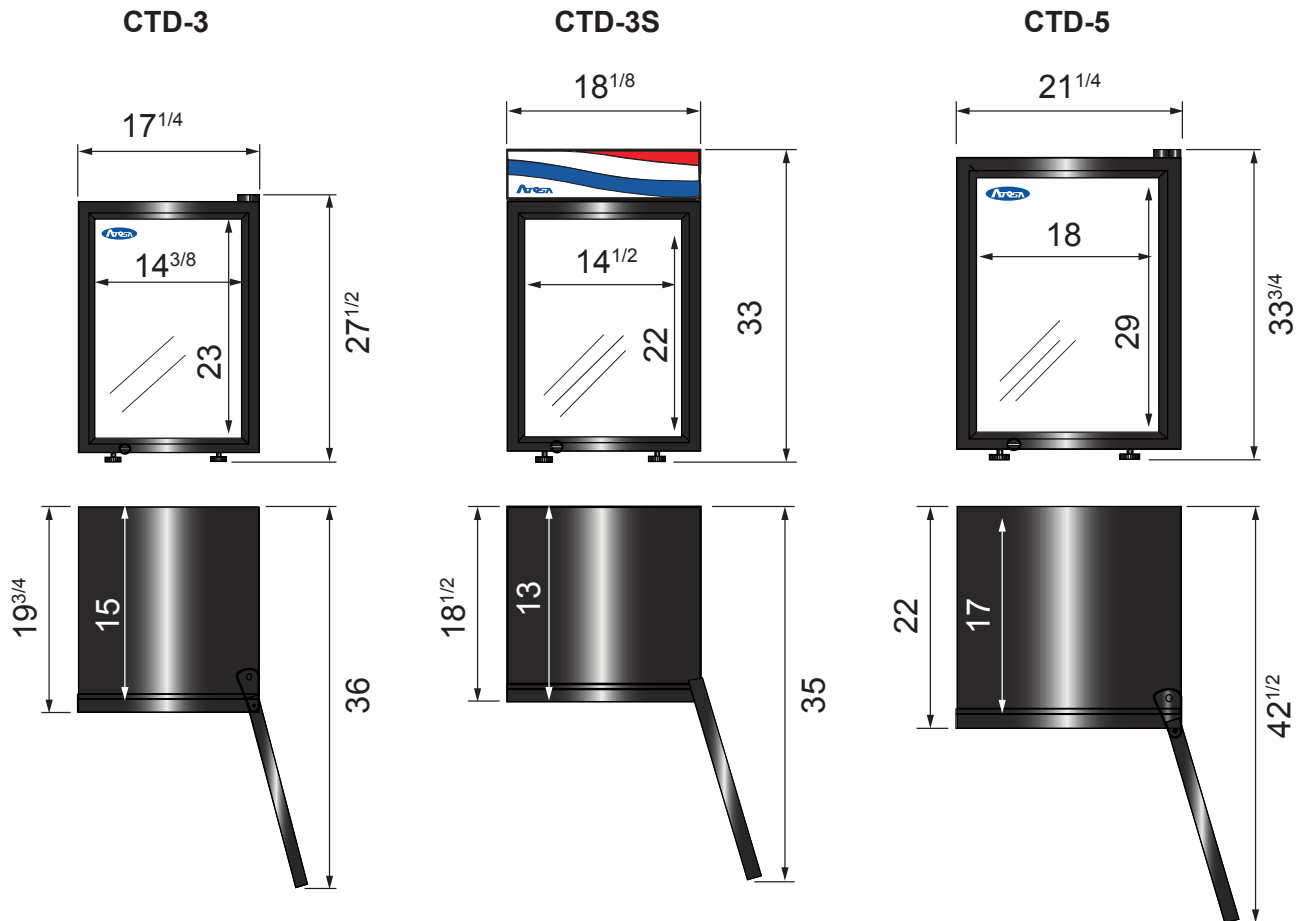

"WE MAKE THE KITCHEN BETTER!"

Toll Free: 855-855-0399 Email: info@atosausa.com

www.atosa.com | www.atosausa.com

California, Colorado, Florida, Georgia, Illinois, Massachusetts, New Jersey, Ohio, Texas, Washington

SPECIFICATIONS

Models	Door	Capacity (Cu.Ft.)	Shelves	Amps(A)	Voltage (V/Hz/Ph)	HP	Refrigerant	Exterior Dimensions (inch)	Interior Dimensions (inch)	Net Weight (lbs)	Gross Weight (lbs)
CTD-3	1	2.4	3	1.5	115/60/1	1/10	R600a	17^{1/4}×19^{3/4}×27^{1/2}	14^{3/8}×15×23	53	57
CTD-3S	1	2.4	3	1.5	115/60/1	1/8	R600a	18^{1/8}×18^{1/2}×33	14^{1/2}×13×22	64	70
CTD-5	1	4.6	4	1.7	115/60/1	1/8	R600a	21^{1/4}×22×33^{3/4}	18×17×29	88	95

PLAN VIEW