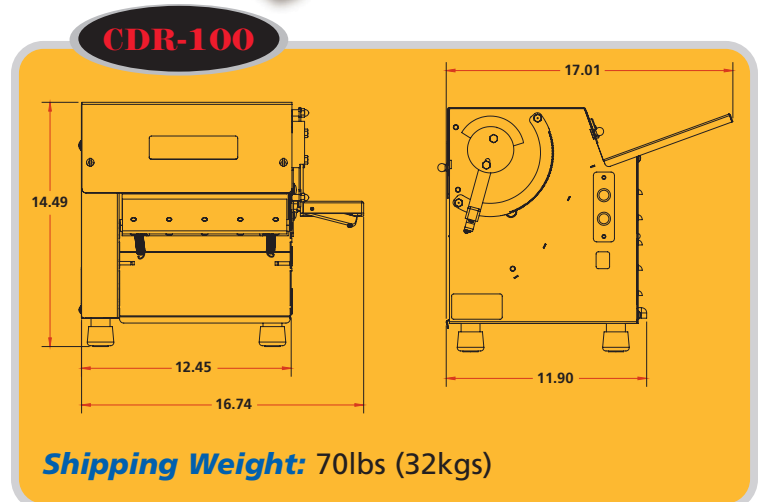

SPECIFICATIONS

Scrapers: Synthetic, spring loaded, removable

Rollers: Synthetic, non-sticking

Bearings: Sealed ball bearings

Gear Motor: Heavy duty 3/4 HP, 1 phase 115v/60Hz or 220v/50Hz

Finishing: All stainless steel

Legs: 4" adjustable

Discharge: Large all stainless steel tray

DIMENSIONS

(Specifications subject to change without notice)

MADE IN THE U.S.A. 05.11.12