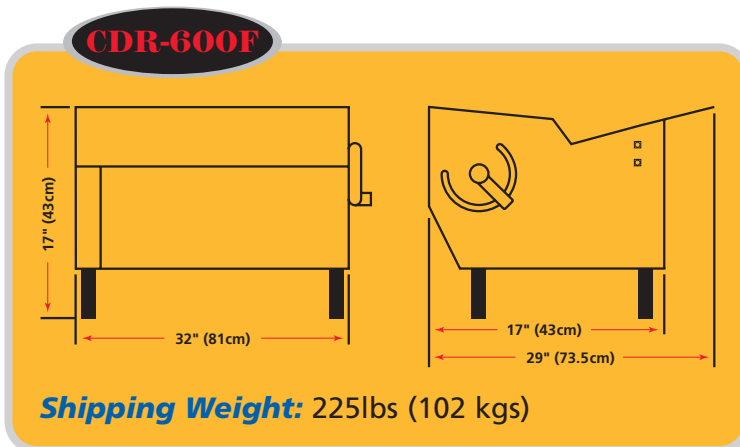

SPECIFICATIONS

Scrapers: Synthetic, spring loaded, removable

Rollers: Synthetic, non-sticking

Bearings: Sealed ball bearings

Gear Motor: Heavy duty 3/4 HP, 1 phase 115v/60Hz or 220v/50Hz

Finishing: All stainless steel

Legs: 4" adjustable

Discharge: Large all stainless steel tray

DIMENSIONS

(Specifications subject to change without notice)

MADE IN THE U.S.A. 05.11.12