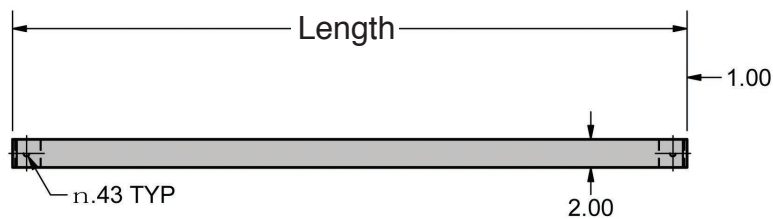

RESOURCES

Single Bar Pot Rack

Stainless Steel Pot Rack

Use your smart phone to scan the above QR code to visit our website:
www.bk-resources.com

Certifications:

Features:

- Includes 1 double prong pot hook (BKSSDPH) for every 12" of pot rack
- 12" deep

Material:

- 2" T-304 Stainless Steel

Part Number	Length	Pot Hooks
BK-WPR1-48	48"	4
BK-WPR1-60	60"	5
BK-WPR1-72	72"	6

PRODUCT DATA SHEET

RESOURCES