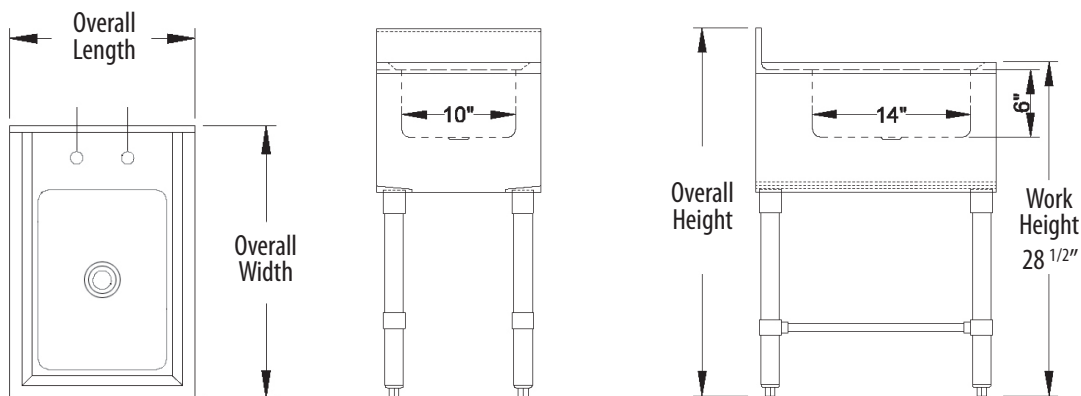

Underbar Dump Sink

Stainless Steel Underbar Dump Sinks

Use your smart phone to scan the above QR code to visit our website:
www.bk-resources.com

Certifications:

Features:

- Bowl Dimensions: 10" (l) x 14" (w) x 6" (d)
- Accepts 4" O.C. Deck Mount Faucet
- Adjustable End Bracing

Material:

- T-304 18 ga. Stainless Steel Top
- S/S Legs & Bracing
- Adjustable High Impact Corrosion Resistant Feet

Options:

- Upgraded Bullet Feet

Part Number	Unit Size (l x w x h)	Faucet Mount	Included Faucet
BKUBS-1014HSS	14 1/2" x 21 1/4" x 32 1/2"	Deck	-
BKUBS-1014HS-P-GS	14 1/2" x 21 1/4" x 32 1/2"	Deck	BKD-6-G