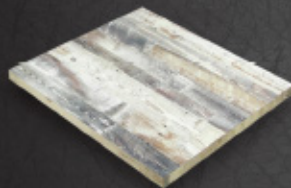

BARNWOOD LAMINATE

REVIVED

ANTIQUÉ

RECLAIMED

SEASONED
ELM

SEPIA
TIMBER

RESTORED
OAK

ANTIQUÉ
TOBACCO
PINE

NOIR
TIMBER

SALEM
PLANKED
CHESTNUT

ANTIQUÉ
LIMED
PINE

**MATERIAL: LAMINATE OVER WOOD CORE
WITH OAK WOOD EDGE**

**CHOICE OF: ANTIQUÉ, REVIVED, RECLAIMED,
SEASONED ELM, SEPIA TIMBER, RESTORED OAK
ANTIQUÉ TOBACCO PINE, NOIR TIMBER, SALEM PLANKED
CHESTNUT AND ANTIQUÉ LIMED PINE**

THICKNESS: 1 1/4" , OR 1 3/4" NOMINAL

**EDGE: STANDARD WOOD EDGE, WORN WOOD EDGE OR
LAMINATE SELF-EDGE**

**CUSTOM SIZES, OTHER SPECIES OF WOOD AND
THICKNESS OPTIONS AVAILABLE UPON REQUEST**

SQUARE

CIRCLE

RECTANGLE