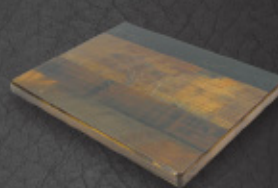

BARNWOOD LAMINATE

REVIVED

ANTIQUÉ

RECLAIMED

SEASONED
ELM

SEPIA
TIMBER

RESTORED
OAK

ANTIQUÉ
TOBACCO
PINE

NOIR
TIMBER

SALEM
PLANKED
CHESTNUT

ANTIQUÉ
LIMED
PINE

**MATERIAL: LAMINATE OVER WOOD CORE
WITH OAK WOOD EDGE**

**CHOICE OF: ANTIQUÉ, REVIVED, RECLAIMED,
SEASONED ELM, SEPIA TIMBER, RESTORED OAK
ANTIQUÉ TOBACCO PINE, NOIR TIMBER, SALEM PLANKED
CHESTNUT AND ANTIQUÉ LIMED PINE**