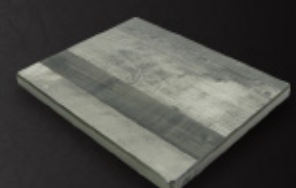

BARNWOOD LAMINATE

REVIVED

ANTIQUÉ

RECLAIMED

SEASONED
ELM

SEPIA
TIMBER

RESTORED
OAK

ANTIQUÉ
TOBACCO
PINE

NOIR
TIMBER

SALEM
PLANKED
CHESTNUT

ANTIQUÉ
LIMED
PINE

**MATERIAL: LAMINATE OVER WOOD CORE
WITH OAK WOOD EDGE**

**CHOICE OF: ANTIQUÉ, REVIVED, RECLAIMED,
SEASONED ELM, SEPIA TIMBER, RESTORED OAK
ANTIQUÉ TOBACCO PINE, NOIR TIMBER, SALEM PLANKED
CHESTNUT AND ANTIQUÉ LIMED PINE**