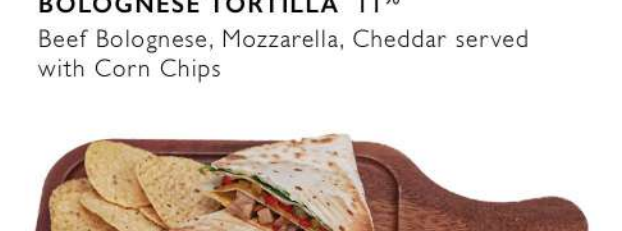

CHICKEN TORTILLA 11⁹⁰
Cajun Chicken, Cheddar, Capsicum, Onion, Nacho, Citrus Mayo served with Corn Chips