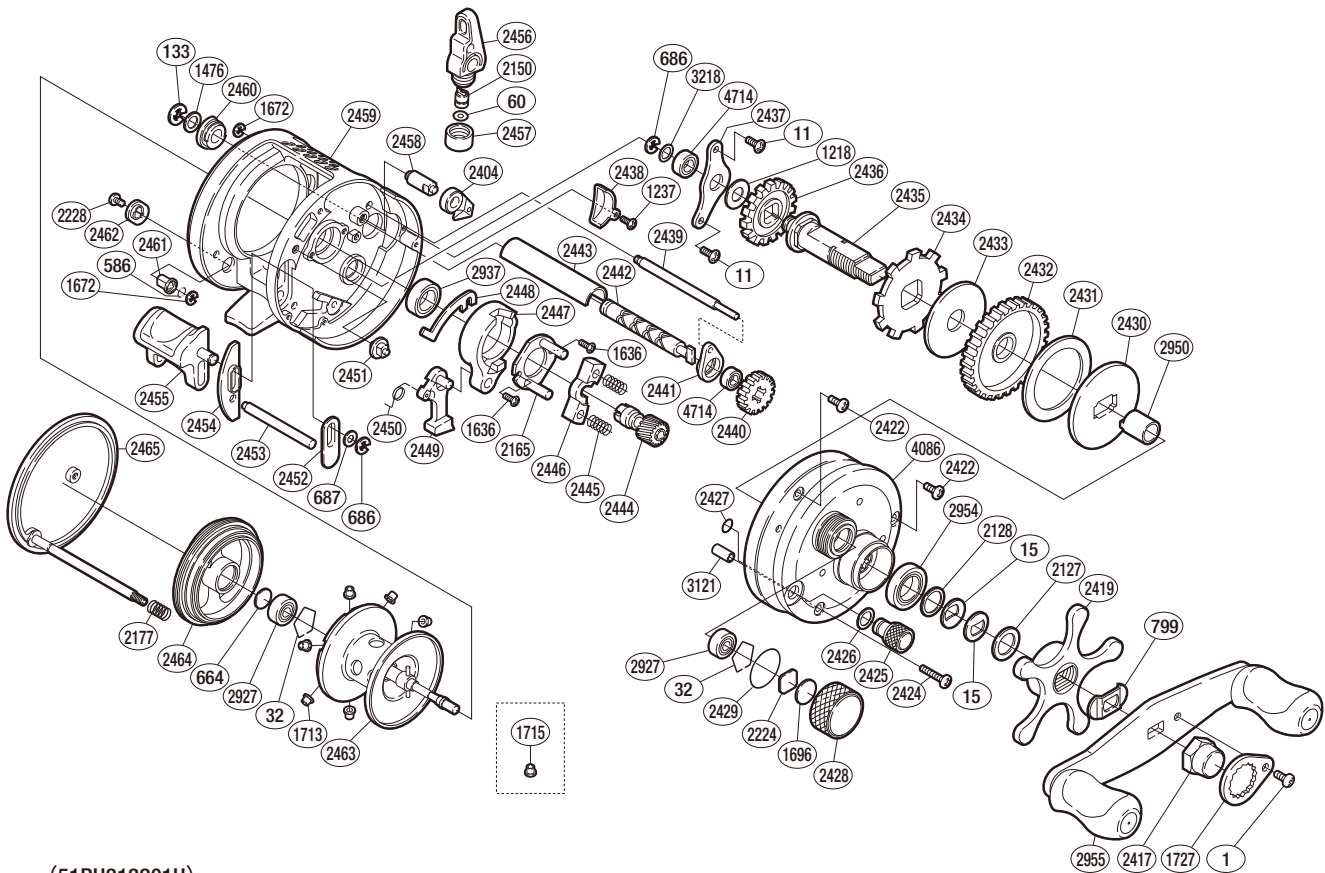

SHIMANO

CALCUTTA TE

CTE-200GT

(51RH313201U)

Part No.	Description	Part No.	Description	Part No.	Description
BNT0001	Handle Nut Plate Screw	BNT2419	Star Drag	BNT2450	Clutch Pawl Spring
BNT0011	Drive Shaft Retainer Screw	BNT2422	Right Side Plate Screw (short)	BNT2451	Set Pin
BNT0015	Drag Spring Washer	BNT2424	Right Side Plate Screw (long)	BNT2452	Clutch Bar Guide (A)
BNT0032	Bearing Retainer	BNT2425	Side Plate Open Nut	BNT2453	Clutch Bar Support
BNT0060	Spacer (optional)	BNT2426	Open Nut Washer	BNT2454	Clutch Bar Guide (B)
BNT0133	Worm Shaft Retainer	BNT2427	"O" Ring	BNT2455	Quick-Fire II Clutch Bar
BNT0586	Bolt Retainer	BNT2428	Cast Control Cap	BNT2456	Line Guide
BNT0664	Spacer (B)	BNT2429	"O" Ring	BNT2457	Pawl Cap
BNT0686	"E" Lock	BNT2430	Key Washer	BNT2458	Anti-Reverse Pawl Pin
BNT0687	Spacer	BNT2431	Drag Washer (C)	BNT2459	One-Piece Frame
BNT0799	Friction Washer	BNT2432	Drive Gear	BNT2460	Worm Bushing (B)
BNT1218	Idle Gear (A) Spacer	BNT2433	Drag Washer (A)	BNT2461	Damper (A)
BNT1237	Shield Screw	BNT2434	Anti-Reverse Ratchet	BNT2462	Damper Guide
BNT1476	Worm Shaft Spacer	BNT2435	Drive Shaft	BNT2463	Spool Assembly
BNT1636	Clutch Cam Screw	BNT2436	Idle Gear (A)	BNT2464	Brake Case
BNT1672	"E" Lock	BNT2437	Drive Shaft Retainer	BNT2465	Left Side Plate
BNT1696	Cast Control Spacer (B)	BNT2438	Frame Shield	BNT2927	Ball Bearing
BNT1713	Brake Collar (green)	BNT2439	Level Wind Guide	BNT2937	Ball Bearing
BNT1727	Handle Nut Plate	BNT2440	Idle Gear (C)	BNT2950	Roller Clutch Inner Tube
BNT2127	Star Drag Spacer	BNT2441	Worm Bushing (A)	BNT2954	Star Drag Bearing
BNT2128	Bearing Washer	BNT2442	Level Shaft	BNT2955	Handle Assembly
BNT2150	Line Guide Pawl	BNT2443	Level Wind Guard	BNT3121	Side Plate Screw Collar
BNT2165	Clutch Cam Retainer	BNT2444	Pinion Gear	BNT3218	Drive Shaft Washer
BNT2177	Left Side Plate Spring	BNT2445	Yoke Spring	BNT4086	Right Side Plate
BNT2224	Spool Tension Spacer (A)	BNT2446	Yoke	BNT4714	Ball Bearing
BNT2228	Damper Guide Screw	BNT2447	Clutch Cam		
BNT2404	Anti-Reverse Pawl	BNT2448	Clutch Plate		
BNT2417	Handle Nut	BNT2449	Clutch Pawl	BNT1715	Brake Collar (red)