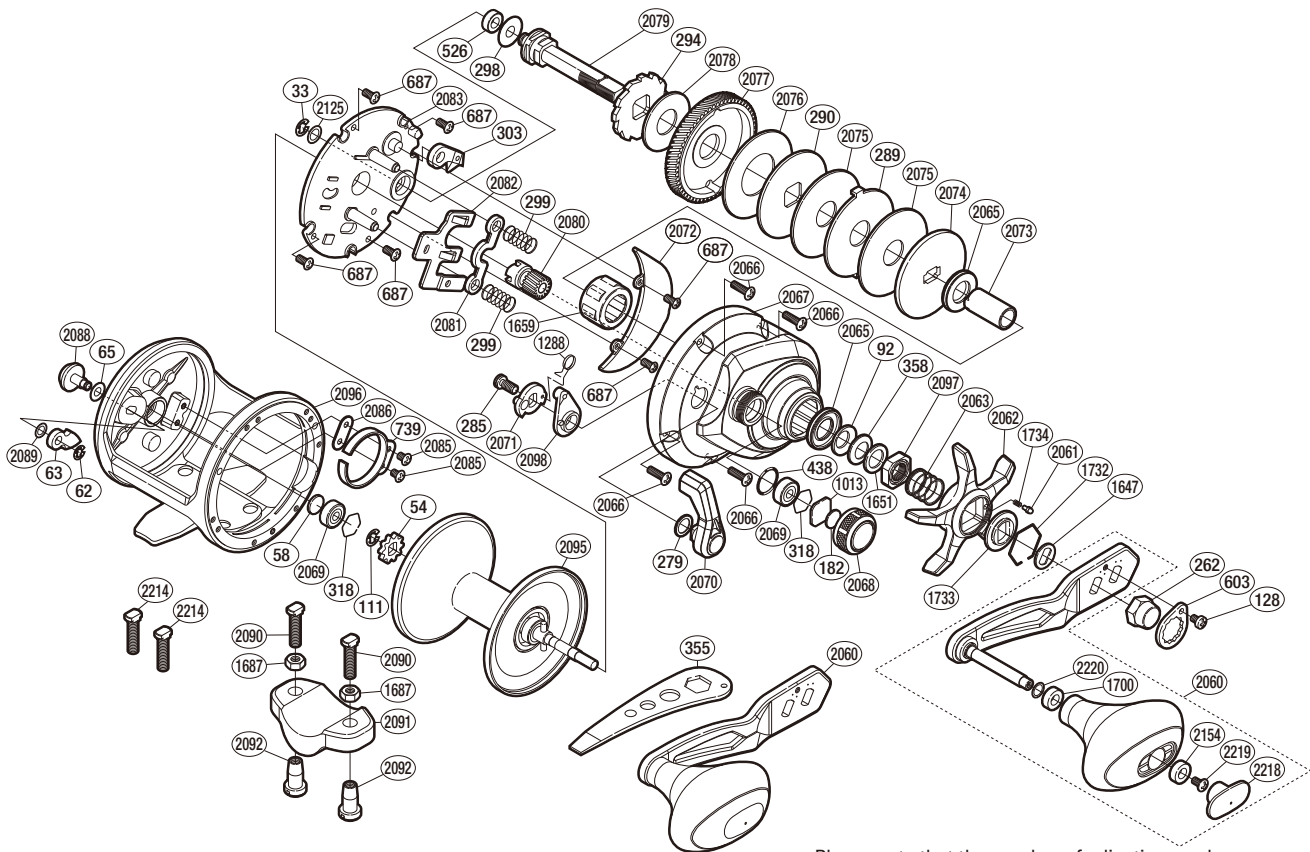

## TOR-30HGA

(51RJ231030U)

Please note that the number of adjusting washers may not be the same as shown in the exploded views. (Adjustment will vary with each individual product.)

Part No.	Description	Part No.	Description	Part No.	Description
TGT0033	Drive Shaft Retainer	TGT1288	Clutch Spring	TGT2080	Pinion Gear
TGT0054	Click Gear	TGT1647	Drive Shaft Shield	TGT2081	Yoke
TGT0058	Spacer B	TGT1651	Star Drag Spacer	TGT2082	Yoke Plate
TGT0062	E Lock	TGT1659	Roller Clutch Bearing	TGT2083	A Side Plate Set
TGT0063	Click Pawl	TGT1700	Handle Knob Bushing B	TGT2085	Screw
TGT0065	Spacer A	TGT1732	Click Plate Retainer	TGT2086	Click Spring Washer
TGT0092	Coned Disc Spring (8h)	TGT1733	Star Drag Click Plate	TGT2088	Click Button
TGT0111	E Lock	TGT1734	Click Spring	TGT2089	Washer
TGT0128	Screw	TGT2060	Handle Assembly	TGT2095	Spool Assembly
TGT0182	Cast Control Spacer	TGT2061	Click Pin (B)	TGT2096	One-piece Frame
TGT0262	Handle Nut	TGT2062	Star Drag	TGT2097	Star Drag Nut
TGT0279	Smoother	TGT2063	Star Drag Spring	TGT2098	Eccentric Cam Bushing
TGT0285	Screw	TGT2065	Roller Clutch Water Proof	TGT2125	Washer
TGT0289	Eared Washer (E)	TGT2066	Screw	TGT2154	Handle Knob Bushing A
TGT0290	Key Washer (C)	TGT2067	A Side Plate	TGT2218	Handle Knob Seal
TGT0294	Anti-reverse Ratchet	TGT2068	Cast Control Cap	TGT2219	Screw
TGT0298	Washer	TGT2069	Ball Bearing	TGT2220	Washer
TGT0299	Yoke Spring	TGT2070	Clutch Lever		
TGT0303	Anti-reverse Pawl	TGT2071	Clutch Cam	TGT2090	Rod Clamp Bolt (Accessory)
TGT0318	Bearing Retainer	TGT2072	Set Plate Sticker	TGT1687	Rod Clamp Nut B (Accessory)
TGT0358	Coned Disc Spring (8l)	TGT2073	Roller Clutch Inner Tube	TGT2091	Rod Clamp (Accessory)
TGT0438	O Ring	TGT2074	Key Washer	TGT2092	Rod Clamp Nut A (Accessory)
TGT0526	Drive Shaft Bushing	TGT2075	Drag Washer D	TGT2214	Rod Clamp Bolt (Accessory)
TGT0603	Handle Nut Plate	TGT2076	Drag Washer B		
TGT0687	Screw	TGT2077	Drive Gear		
TGT0739	Click Spring	TGT2078	Drag Washer A		
TGT1013	Spool Tension Spacer	TGT2079	Drive Shaft	TGT0355	Wrench (Accessory)