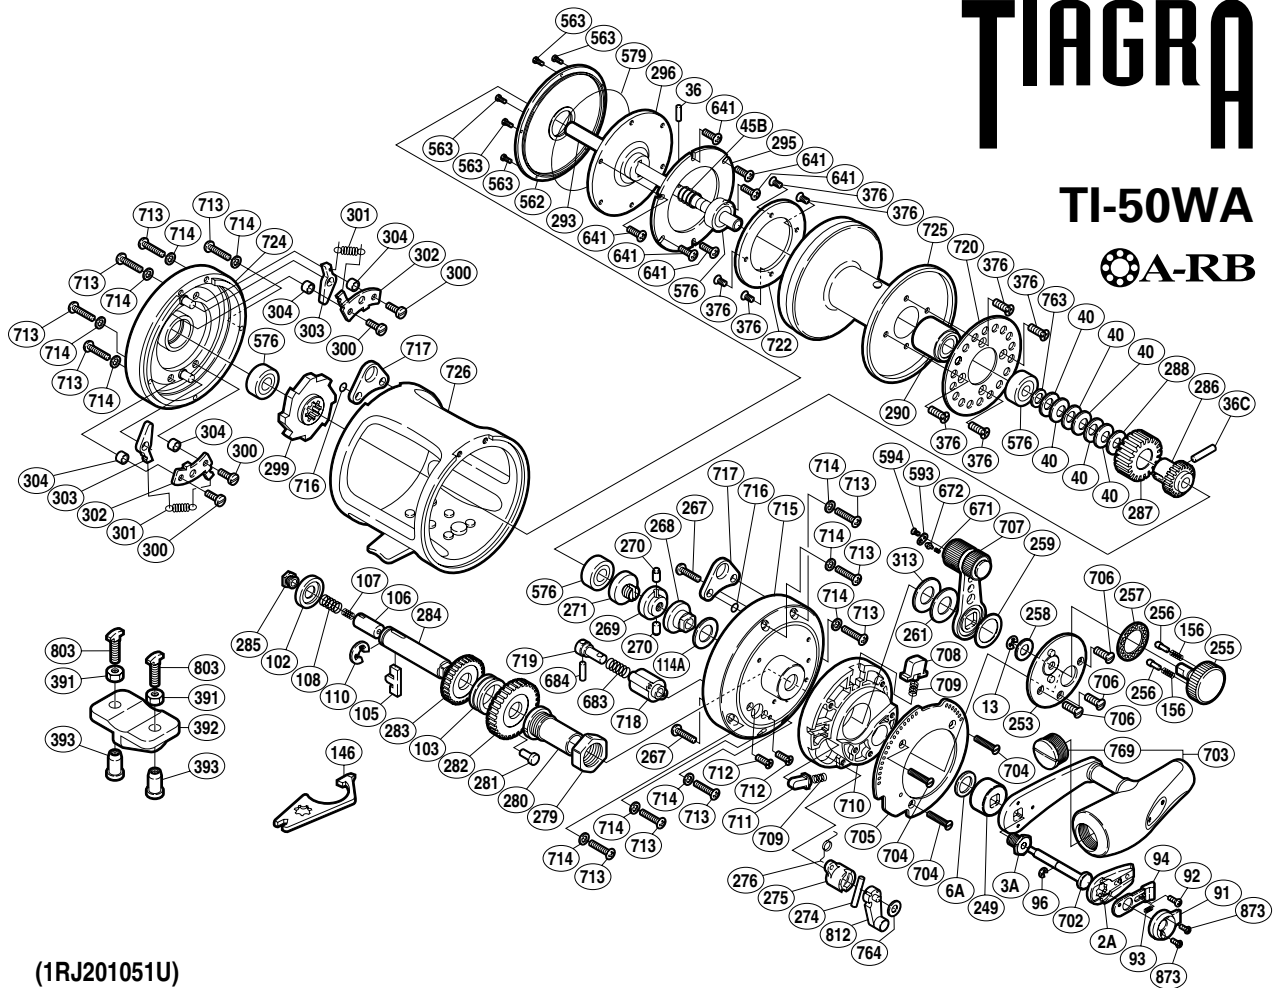

# TIAGRA

TI-50WA

A-RB

(1RJ201051U)

Part No.	Description	Part No.	Description	Part No.	Description
TT 0002A	Handle Bolt Plate	TT 0275	Plunger Cross Pin Support	TT 0703	Handle Assembly
TT 0003A	Handle Bolt	TT 0276	Cross Pin Support Spring	TT 0704	Screw
TT 0006A	Drive Shaft Washer	TT 0279	Holder Nut	TT 0705	Lever Quadrant
TT 0013	C Lock	TT 0280	Drive Shaft Holder	TT 0706	Screw
TT 0036	Cross Pin A	TT 0281	Lock Pin	TT 0707	Drag Control Lever
TT 0036C	Cross Pin B	TT 0282	Drive Gear A	TT 0708	Strike Stop
TT 0040	Pre-Load Spring	TT 0283	Drive Gear B	TT 0709	Pressure Spring
TT 0045B	Pressure Plate Spring	TT 0284	Drive Shaft	TT 0710	Right Side Plate B
TT 0091	Push Button Shield	TT 0285	Drive Shaft Screw	TT 0711	Free Spool Detent
TT 0092	Screw	TT 0286	Pinion Gear A	TT 0712	Screw
TT 0093	Slide Plate Spring	TT 0287	Pinion Gear B	TT 0713	Screw
TT 0094	Slide Plate	TT 0288	Pre-Load Washer	TT 0714	Washer
TT 0096	E Lock	TT 0290	Piston Assembly	TT 0715	Right Side Plate A
TT 0102	Friction Washer A	TT 0293	Main Shaft	TT 0716	O Ring
TT 0103	Friction Washer B	TT 0295	Drag Washer	TT 0717	Harness Lug
TT 0105	Gear Select Cross Bar	TT 0296	Pressure Plate	TT 0718	Plunger Holder
TT 0106	Cross Bar Stop	TT 0299	Anti-Reverse Ratchet	TT 0719	Alert Plunger
TT 0107	Drive Shaft Spring B	TT 0300	Screw	TT 0720	Alert Ratchet
TT 0108	Drive Shaft Spring	TT 0301	Dog Spring	TT 0722	Drag Plate
TT 0110	E Lock	TT 0302	Set Plate	TT 0724	Left Side Plate
TT 0114A	Washer	TT 0303	Dog	TT 0725	Spool
TT 0156	Friction Shoe Spring	TT 0304	Set Plate Support	TT 0726	One-Piece Frame
TT 0249	Drive Shaft Shield	TT 0313	Lever Thrust Ring	TT 0763	Bearing Thrust Washer
TT 0253	Lever Hub Cover	TT 0376	Screw	TT 0764	Spacer
TT 0255	Pre-Program Dial	TT 0562	Cooling Shield	TT 0769	Handle Knob Bushing
TT 0256	Dial Click Shoe	TT 0563	Screw	TT 0812	Strike Alert Lever
TT 0257	Dial Click	TT 0576	Ball Bearing	TT 0873	Screw
TT 0258	Washer	TT 0579	O Ring		
TT 0259	Lever Thrust Ring	TT 0593	Lever Click Cover		
TT 0261	Lever Thrust Ring	TT 0594	Screw		
TT 0267	Screw	TT 0641	Screw	TT 0391	Rod Clamp Nut B (accessory)
TT 0268	Lever Shaft Body	TT 0671	Lever Click Shoe	TT 0392	Rod Clamp (accessory)
TT 0269	Pre-Program Key	TT 0672	Lever Click	TT 0393	Rod Clamp Nut A (accessory)
TT 0270	Pre-Program Key Pin	TT 0683	Click Spring	TT 0803	Rod Clamp Bolt (accessory)
TT 0271	Pre-Program Screw	TT 0684	Plunger Cross Pin A		
TT 0274	Plunger Cross Pin B	TT 0702	Push Low Button Shaft	TT 0146	Wrench (accessory)