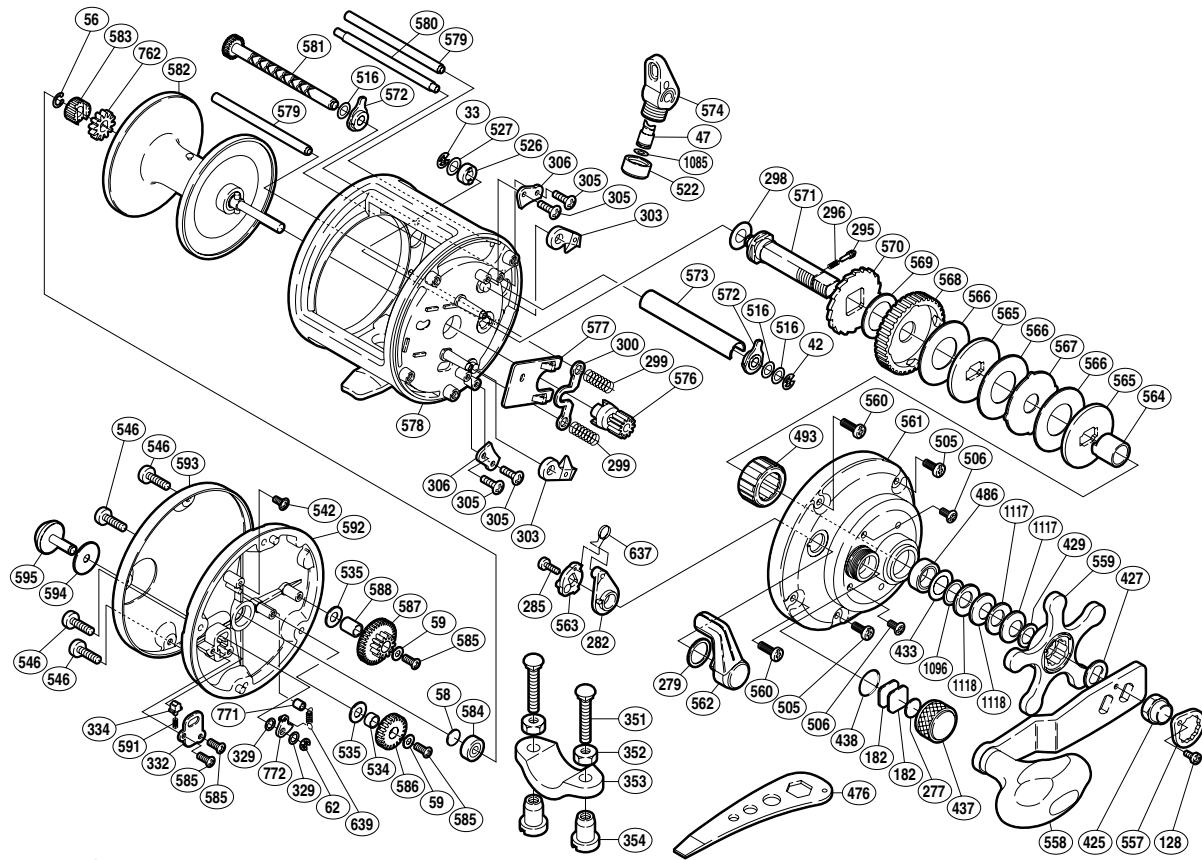

SHIMANO

TEKOTA

TEK-700

(1RJ220700U)

Part No.	Description	Part No.	Description	Part No.	Description
TGT0033	Drive Shaft Retainer	TGT0505	Right Side Plate Screw (C)	TGT0580	Stabilizer Bar "B"
TGT0042	Worm Shaft Retainer	TGT0506	Right Side Plate Screw (B)	TGT0581	Worm Shaft
TGT0047	Line Guide Pawl	TGT0516	Worm Shaft Spacer	TGT0582	Spool Assembly
TGT0056	Idle Gear "A" Retainer	TGT0522	Pawl Cap	TGT0583	Idle Gear "A"
TGT0058	Spacer "B"	TGT0526	Drive Shaft Bushing	TGT0584	Ball Bearing
TGT0059	Lock Washer	TGT0527	Drive Shaft Washer (A)	TGT0585	Multi-Purpose Screw
TGT0062	Click Pawl Retainer	TGT0534	Idle Gear "B" Support	TGT0586	Idle Gear "B"
TGT0128	Handle Nut Plate Screw	TGT0535	Spacer "A"	TGT0587	Idle Gear "D"
TGT0182	Cast Control Spacer (A)	TGT0542	Click Pawl Spring Screw	TGT0588	Idle Gear "D" Support
TGT0277	Cast Control Spacer (B)	TGT0546	Left Side Plate Screw	TGT0591	Click Spring
TGT0279	Smoother	TGT0557	Handle Nut Plate	TGT0592	Left Side Plate
TGT0282	Eccentric Cam Bushing	TGT0558	Handle Assembly	TGT0593	Left Side Plate Cover
TGT0285	Clutch Lever Screw	TGT0559	Star Drag	TGT0594	Spacer (A)
TGT0295	Click Pin	TGT0560	Right Side Plate Screw (A)	TGT0595	Click Button
TGT0296	Click Spring	TGT0561	Right Side Plate	TGT0637	Clutch Spring
TGT0298	Drive Shaft Washer (B)	TGT0562	Clutch Lever	TGT0639	Click Pawl Spring
TGT0299	Yoke Spring	TGT0563	Clutch Cam	TGT0762	Click Gear
TGT0300	Yoke	TGT0564	Roller Clutch Inner Tube	TGT0771	Click Pawl Spring Boss Ring
TGT0303	Anti-Reverse Pawl	TGT0565	Key Washer	TGT0772	Click Pawl
TGT0305	Anti-Reverse Pawl Screw	TGT0566	Drag Washer (B)	TGT1085	Spacer
TGT0306	Anti-Reverse Pawl Keeper	TGT0567	Eared Washer	TGT1096	Washer
TGT0329	Spacer (B)	TGT0568	Drive Gear	TGT1117	Drag Spring Washer (10L)
TGT0332	Click Spring Retainer	TGT0569	Drag Washer (A)	TGT1118	Drag Spring Washer (10H)
TGT0334	Click Spring Holder	TGT0570	Anti-Reverse Ratchet		
TGT0425	Handle Nut	TGT0571	Drive Shaft		
TGT0427	Drive Shaft Shield	TGT0572	Worm Bushing		
TGT0429	Star Drag Washer	TGT0573	Level Wind Guard	TGT0351	Rod Clamp Bolt (accessory)
TGT0433	Bearing Seal	TGT0574	Line Guide	TGT0352	Rod Clamp Nut (B) (accessory)
TGT0437	Cast Control Cap	TGT0576	Pinion Gear	TGT0353	Rod Clamp (accessory)
TGT0438	"O" Ring	TGT0577	Yoke Plate	TGT0354	Rod Clamp Nut (A) (accessory)
TGT0486	Ball Bearing	TGT0578	One-Piece Frame		
TGT0493	Roller Clutch Bearing	TGT0579	Stabilizer Bar "A"	TGT0476	Wrench (accessory)