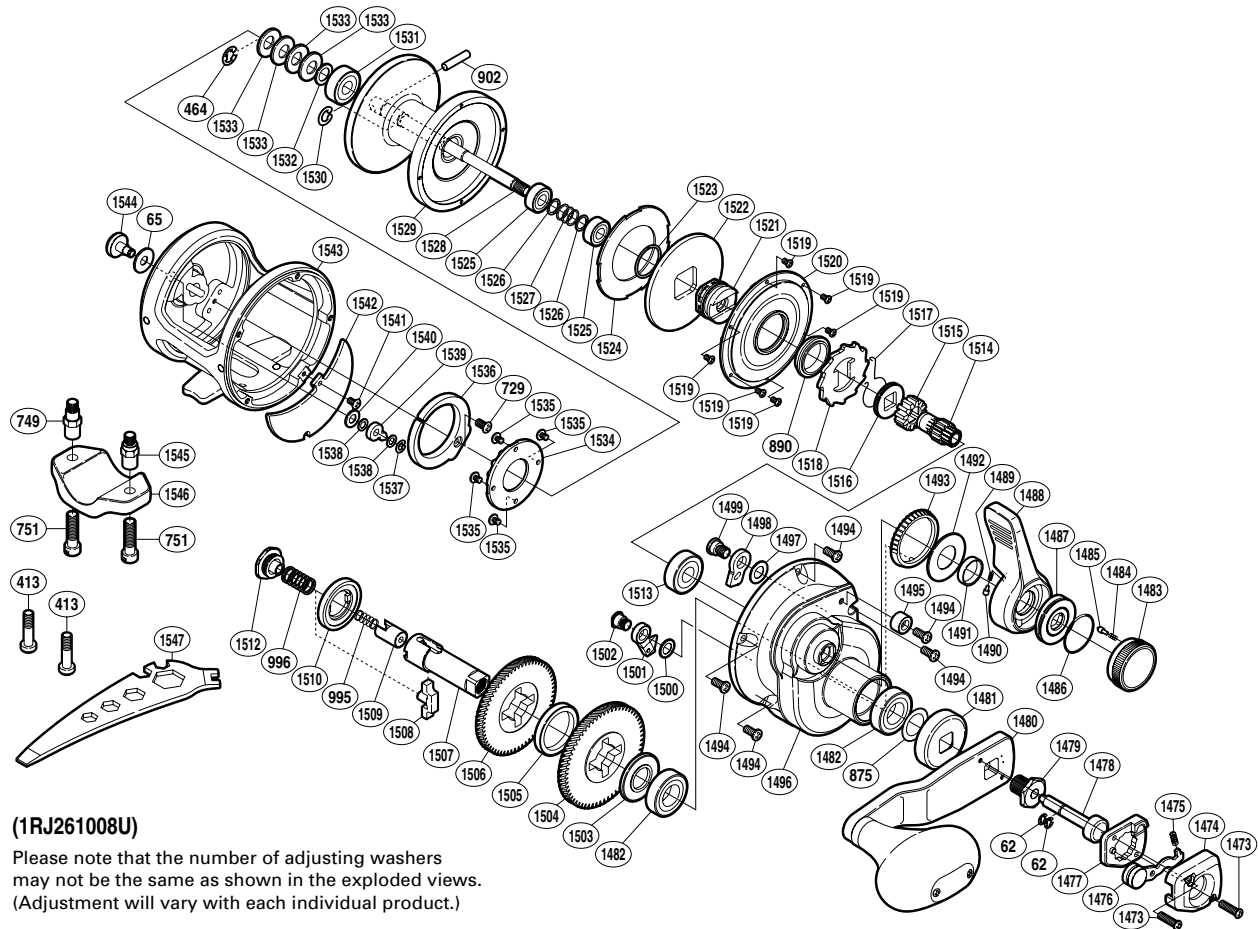

## TAC-8II

(1RJ261008U)

Please note that the number of adjusting washers may not be the same as shown in the exploded views. (Adjustment will vary with each individual product.)

Part No.	Description	Part No.	Description	Part No.	Description
TGT0062	E Lock	TGT1494	Screw	TGT1525	Ball Bearing
TGT0065	Spacer	TGT1495	Bolt Shield	TGT1526	Washer
TGT0464	E Lock	TGT1496	Right Side Plate	TGT1527	Pressure Release Spring
TGT0729	Screw	TGT1497	Washer	TGT1528	Spool Shaft
TGT0875	Washer	TGT1498	Anti-Reverse Pawl	TGT1529	Spool
TGT0890	Waterproof Ring	TGT1499	Anti-Reverse Pawl Pin	TGT1530	C Lock
TGT0902	Cross Pin	TGT1500	Washer	TGT1531	Ball Bearing
TGT0995	Drive Shaft Spring B	TGT1501	Anti-Reverse Pawl	TGT1532	Washer
TGT0996	Drive Shaft Spring	TGT1502	Anti-Reverse Pawl Pin	TGT1533	Coned Disc Spring
TGT1473	Screw	TGT1503	Drive Gear Washer	TGT1534	Click Gear
TGT1474	Push Button Shield	TGT1504	Drive Gear A	TGT1535	Screw
TGT1475	Slide Plate Spring	TGT1505	Drive Gear Washer	TGT1536	Click Spring
TGT1476	Slide Plate	TGT1506	Drive Gear B	TGT1537	C Lock
TGT1477	Handle Bolt Plate	TGT1507	Drive Shaft	TGT1538	Washer
TGT1478	Push LOW Button Shaft	TGT1508	Gear Select Cross Bar	TGT1539	Click Pawl
TGT1479	Handle Bolt	TGT1509	Cross Bar Stop	TGT1540	Spacer
TGT1480	Handle	TGT1510	Drive Gear Washer	TGT1541	Screw
TGT1481	Drive Shaft Shield	TGT1512	Drive Shaft Screw	TGT1542	Set Plate
TGT1482	Ball Bearing	TGT1513	Ball Bearing	TGT1543	One-Piece Frame
TGT1483	Pre-Program Dial	TGT1514	Pinion Gear A	TGT1544	Click Button
TGT1484	Click Spring	TGT1515	Pinion Gear B		
TGT1485	Click Pin	TGT1516	Anti-Reverse Pawl Spring Holder		
TGT1486	O Ring	TGT1517	Anti-Reverse Pawl Spring		
TGT1487	Lever Shaft Body	TGT1518	Anti-Reverse Ratchet	TGT0413	Rod Clamp Bolt (accessory)
TGT1488	Drag Control Lever	TGT1519	Screw	TGT0749	Rod Clamp Nut (accessory)
TGT1489	Lever Click Shoe	TGT1520	Cooling Shield	TGT0751	Rod Clamp Bolt (accessory)
TGT1490	Lever Click	TGT1521	Pinion Guard	TGT1545	Rod Clamp Nut (accessory)
TGT1491	Lever Thrust Ring	TGT1522	Drag Plate	TGT1546	Rod Clamp (accessory)
TGT1492	Washer	TGT1523	Seal Lock		
TGT1493	Lever Click Gear	TGT1524	Drag Washer	TGT1547	Wrench (accessory)