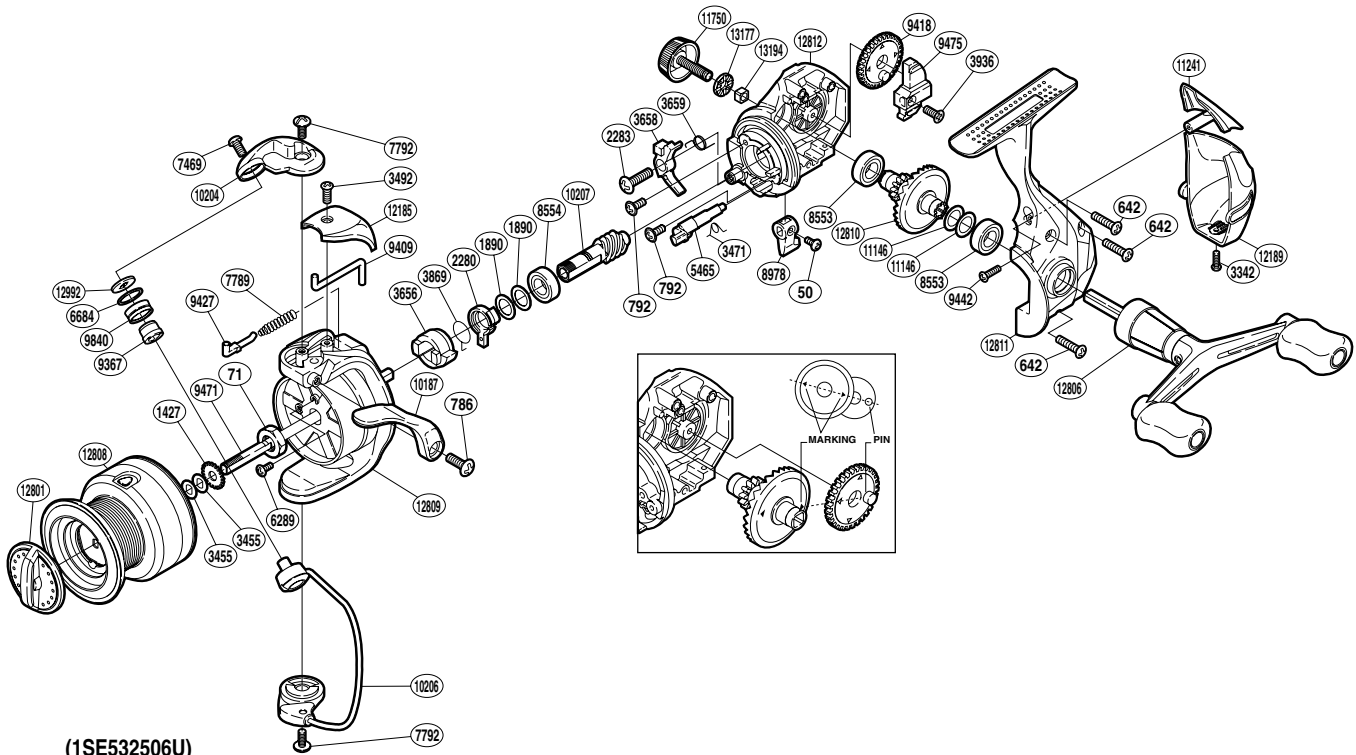

SHIMANO

SPIREX

SR-2500FG

(1SE532506U)

Please note that the number of adjusting washers may not be the same as shown in the exploded views. (Adjustment will vary with each individual product.)

Part No.	Description	Part No.	Description	Part No.	Description
RD 0050	Screw	RD 5465	Anti-Reverse Cam	RD10204	Bail Arm
RD 0071	Rotor Nut	RD 6289	Screw	RD10206	Bail Assembly
RD 0642	Screw	RD 6684	Line Roller Spacer	RD10207	Pinion Gear
RD 0786	Screw	RD 7469	Screw	RD11146	Washer
RD 0792	Screw	RD 7789	Bail Spring	RD11241	Rear Protector A
RD 1427	Spool Support	RD 7792	Screw	RD11750	Handle Screw Cap
RD 1890	Washer	RD 8553	Ball Bearing	RD12185	Bail Spring Cover
RD 2280	Anti-Reverse Lock Out	RD 8554	Ball Bearing	RD12189	Rear Protector B
RD 2283	Screw	RD 8978	Anti-Reverse Lever	RD12801	Drag Knob
RD 3342	Screw	RD 9367	Line Roller Bushing	RD12806	Double Paddle Handle Assembly
RD 3455	Spool Washer	RD 9409	Bail Trip Lever	RD12808	Spool Assembly
RD 3471	Anti-Reverse Cam Spring	RD 9418	Oscillating Gear	RD12809	Rotor
RD 3492	Screw	RD 9427	Bail Spring Guide	RD12810	Drive Gear
RD 3656	Anti-Reverse Ratchet	RD 9442	Screw	RD12811	Side Cover
RD 3658	Anti-Reverse Pawl	RD 9471	Main Shaft	RD12812	Body
RD 3659	Anti-Reverse Pawl Spring	RD 9475	Oscillating Slider	RD12992	Line Roller Washer
RD 3869	Anti-Reverse Lock Out Spring	RD 9840	Line Roller	RD13177	Handle Screw Cap Spacer
RD 3936	Screw	RD10187	Quick-Fire II Trigger	RD13194	Handle Screw Lock