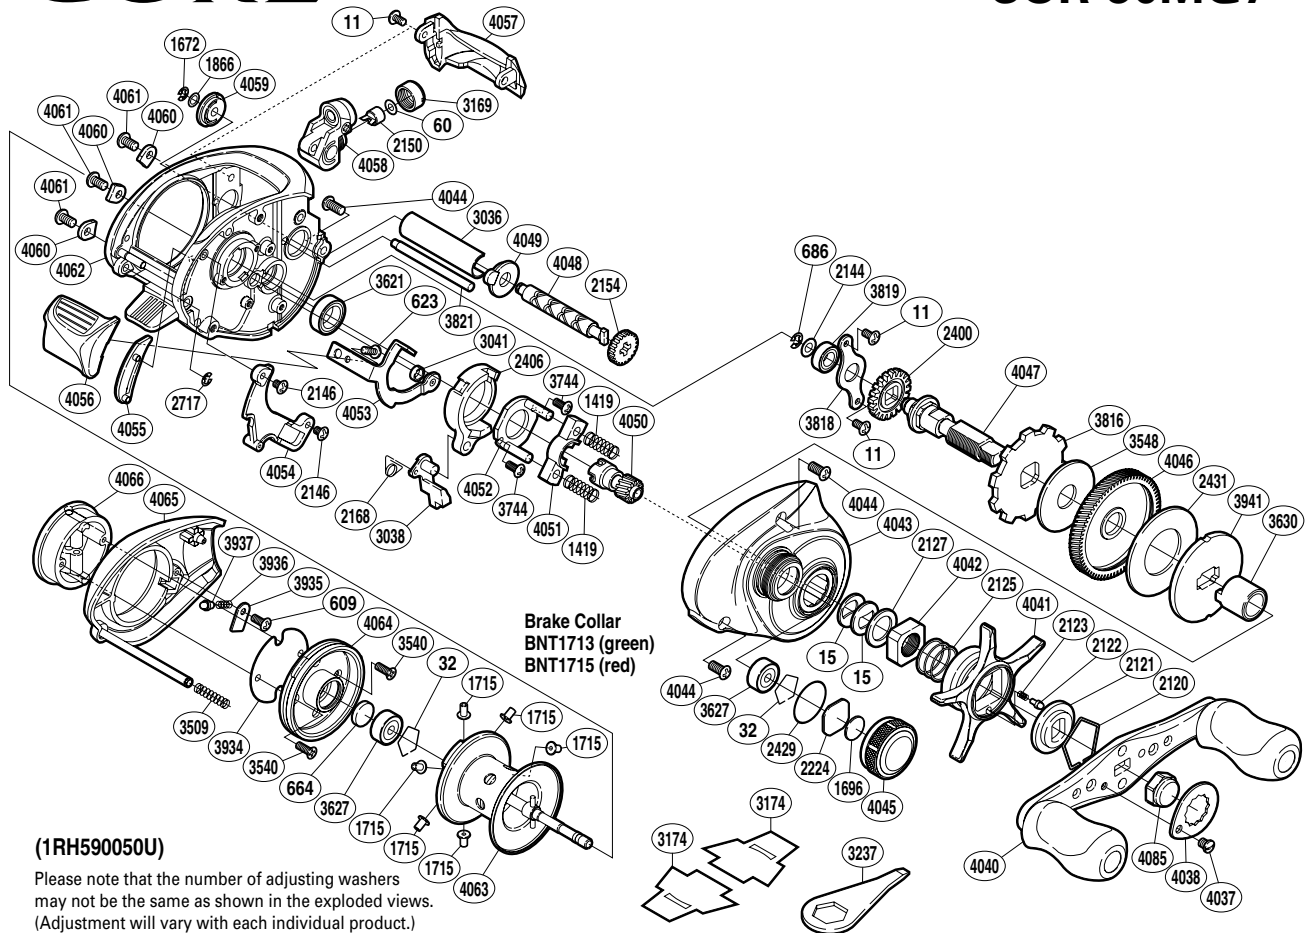

## COR-50MG7

(1RH590050U)

Please note that the number of adjusting washers may not be the same as shown in the exploded views. (Adjustment will vary with each individual product.)

Part No.	Description	Part No.	Description	Part No.	Description
BNT0011	Screw	BNT2431	Drag Washer	BNT4044	Screw
BNT0015	Drag Spring Washer	BNT2717	E Lock	BNT4045	Cast Control Cap
BNT0032	Bearing Retainer	BNT3036	Level Wind Guard	BNT4046	Drive Gear
BNT0060	Spacer	BNT3038	Clutch Pawl	BNT4047	Drive Shaft
BNT0609	Screw	BNT3041	Clutch Plate Shaft Support	BNT4048	Worm Shaft
BNT0623	Screw	BNT3169	Pawl Cap	BNT4049	Worm Bushing A
BNT0664	Spacer B	BNT3509	Side Plate Spring	BNT4050	Pinion Gear
BNT0686	E Lock	BNT3540	Screw	BNT4051	Yoke
BNT1419	Yoke Spring	BNT3548	Drag Washer	BNT4052	Clutch Cam Retainer
BNT1672	E Lock	BNT3621	Ball Bearing	BNT4053	Clutch Plate
BNT1696	Cast Control Spacer	BNT3627	Ball Bearing	BNT4054	Clutch Guard
BNT1715	Brake Collar (red)	BNT3630	Roller Clutch Inner Tube	BNT4055	Clutch Bar Guide B
BNT1866	Spacer	BNT3744	Screw	BNT4056	Quick-Fire II Clutch Bar
BNT2120	Click Plate Retainer	BNT3816	Anti-Reverse Ratchet	BNT4057	Level Wind Protector
BNT2121	Star Drag Click	BNT3818	Drive Shaft Retainer	BNT4058	Line Guide
BNT2122	Click Pin	BNT3819	Ball Bearing	BNT4059	Worm Bushing B
BNT2123	Click Spring	BNT3821	Level Wind Guide	BNT4060	Side Frame Plate
BNT2125	Star Drag Spring	BNT3934	Brake Case Spacer	BNT4061	Screw
BNT2127	Star Drag Spacer	BNT3935	Brake Spring Retainer	BNT4062	One-Piece Frame
BNT2144	Washer	BNT3936	Click Spring	BNT4063	Spool Assembly
BNT2146	Screw	BNT3937	Click Pin	BNT4064	Brake Case
BNT2150	Line Guide Pawl	BNT3941	Key Washer	BNT4065	Left Side Plate
BNT2154	Idle Gear	BNT4037	Screw	BNT4066	Turnkey Dial
BNT2168	Clutch Pawl Spring	BNT4038	Handle Retainer	BNT4085	Handle Nut
BNT2224	Spool Tension Spacer	BNT4040	Handle Assembly		
BNT2400	Idle Gear	BNT4041	Star Drag	BNT1713	Brake Collar (green) (accessory)
BNT2406	Clutch Cam	BNT4042	Star Drag Nut	BNT3174	Reel Seat Spacer (accessory)
BNT2429	O Ring	BNT4043	Right Side Plate	BNT3237	Wrench (accessory)