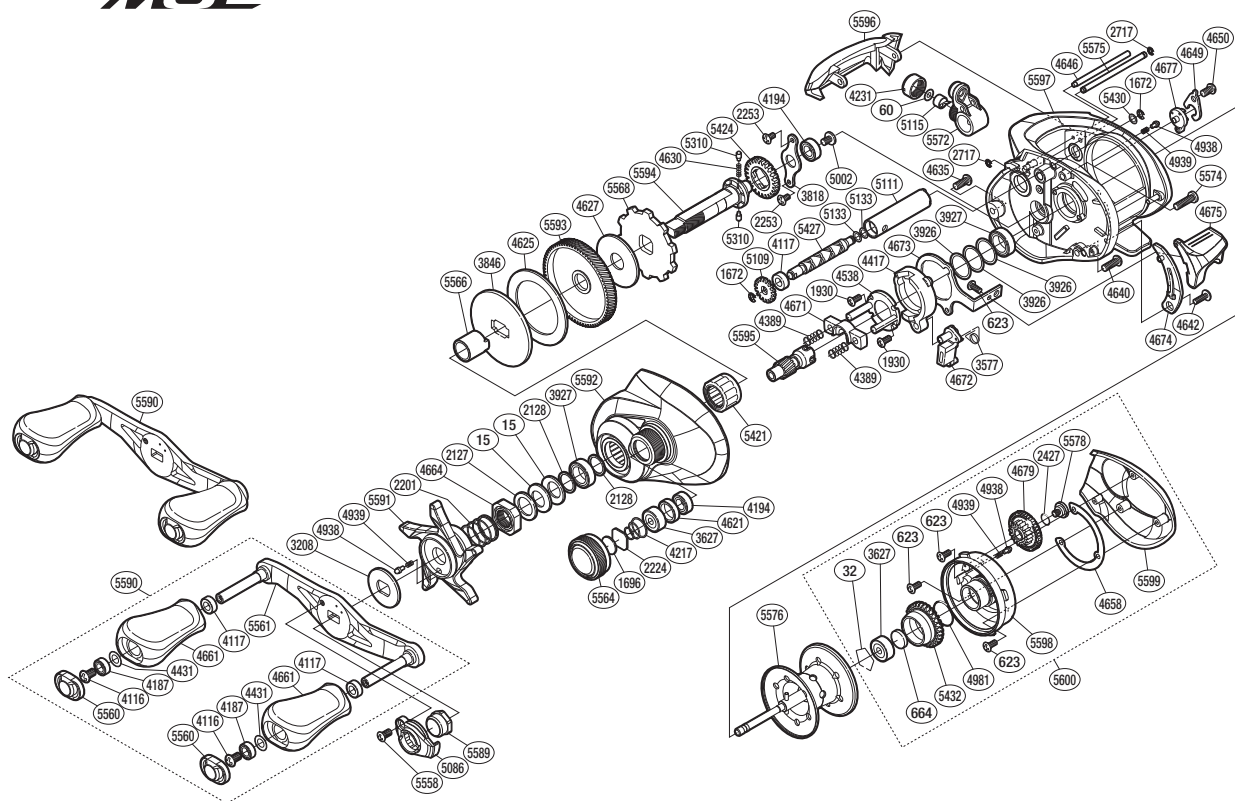

SHIMANO

CHRONARCH
MGL

SA-RB

CH MGL-151

Please note that the number of adjusting washers may not be the same as shown in the exploded views. (Adjustment will vary with each individual product.)

(51RH29B151X)

Part No.	Description	Part No.	Description	Part No.	Description
BNT0015	Drag Spring Washer	BNT4538	Clutch Cam Retainer	BNT5421	Roller Clutch Bearing
BNT0032	Bearing Retainer	BNT4621	Bearing Spacer	BNT5424	Idle Gear
BNT0060	Spacer	BNT4625	Drag Washer	BNT5427	Worm Shaft
BNT0623	Screw	BNT4627	Drag Washer	BNT5430	Washer
BNT0664	Spacer B	BNT4630	Idle Gear Spring	BNT5432	Brake Pipe Gear
BNT1672	E Lock	BNT4635	Screw	BNT5558	Screw
BNT1696	Cast Control Spacer	BNT4640	Screw	BNT5560	Handle Knob Seal
BNT1930	Screw	BNT4642	Screw	BNT5561	Handle Shank Assembly
BNT2127	Star Drag Spacer	BNT4646	Stabilizer Bar	BNT5564	Cast Control Cap
BNT2128	Bearing Washer	BNT4649	Cam Lever Retainer	BNT5566	Roller Clutch Inner Tube
BNT2201	Star Drag Spring	BNT4650	Screw	BNT5568	Anti-Reverse Ratchet
BNT2224	Spool Tension Spacer	BNT4658	Washer	BNT5572	Line Guide
BNT2253	Screw	BNT4661	Handle Knob	BNT5574	Screw
BNT2427	O Ring	BNT4664	Star Drag Nut	BNT5575	Line Guard
BNT2717	E Lock	BNT4671	Yoke	BNT5576	Spool Assembly
BNT3208	Star Drag Click Plate	BNT4672	Clutch Pawl	BNT5578	Screw
BNT3577	Clutch Pawl Spring	BNT4673	Clutch Plate	BNT5589	Handle Nut
BNT3627	Ball Bearing	BNT4674	Clutch Bar Guide	BNT5590	Handle Assembly
BNT3818	Drive Shaft Retainer	BNT4675	Quick-Fire li Clutch Bar	BNT5591	Star Drag
BNT3846	Key Washer	BNT4677	Side Plate Cam Lever	BNT5592	Left Side Plate
BNT3926	Washer	BNT4679	Br Dial	BNT5593	Drive Gear
BNT3927	Ball Bearing	BNT4938	Click Pin	BNT5594	Drive Shaft
BNT4116	Screw	BNT4939	Click Spring	BNT5595	Pinion Gear
BNT4117	Bushing	BNT4981	O Ring	BNT5596	Level Wind Protector
BNT4187	Ball Bearing	BNT5002	Screw	BNT5597	Frame
BNT4194	Ball Bearing	BNT5086	Handle Retainer	BNT5598	Brake Case
BNT4217	Spool Tension Spring	BNT5109	Idle Gear	BNT5599	Right Side Plate
BNT4231	Pawl Cap	BNT5111	Level Wind Guard	BNT5600	Right Side Plate Assembly
BNT4389	Yoke Spring	BNT5115	Line Guide Pawl		
BNT4417	Clutch Cam	BNT5133	Washer		
BNT4431	Washer	BNT5310	Idle Gear Pin	BNT4692	B-100 Oil (accessory)