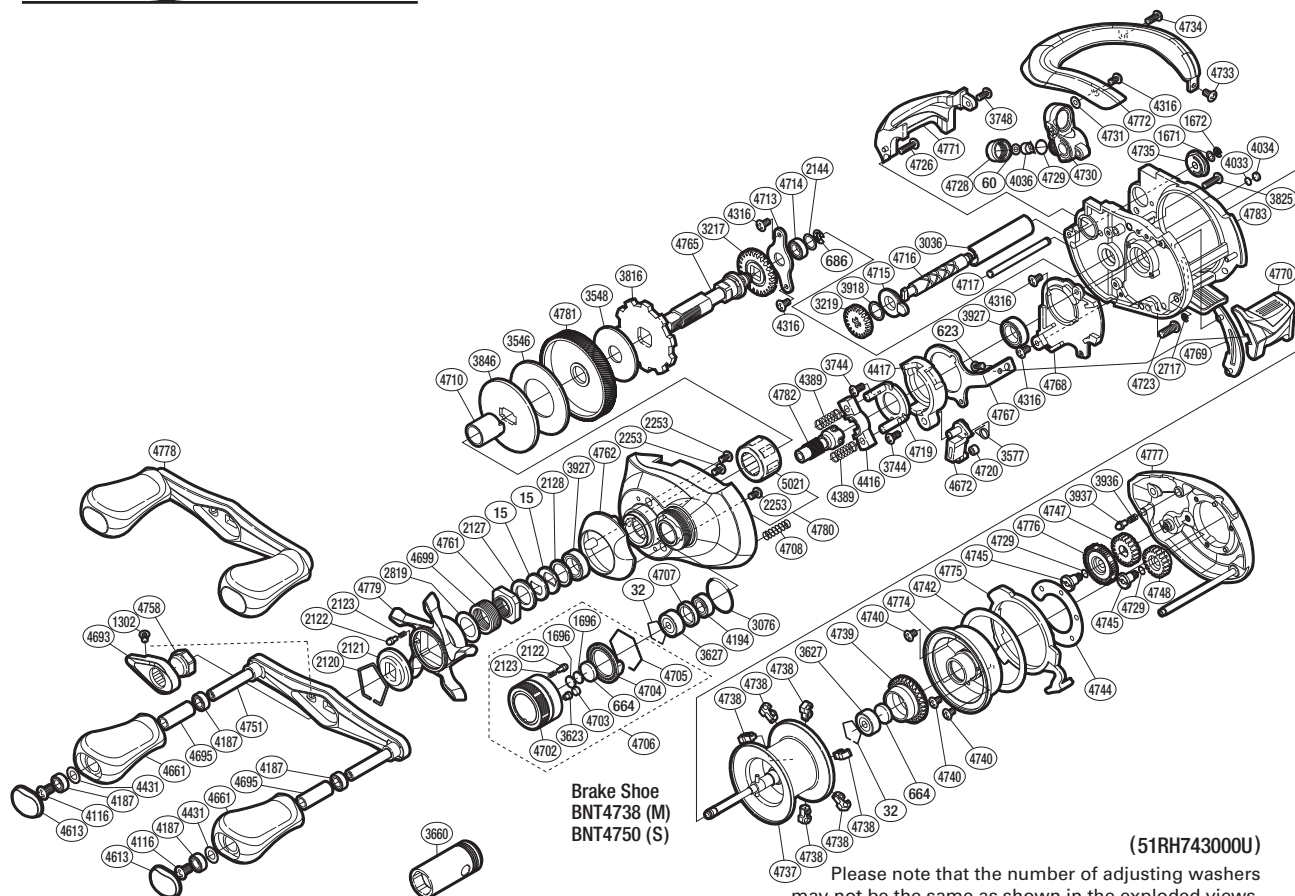

SHIMANO

ANTARES SA-RB

ANT-HGL

Part No.	Description	Part No.	Description	Part No.	Description
BNT0015	Drag Spring Washer	BNT4033	Washer	BNT4733	Screw
BNT0032	Bearing Retainer	BNT4034	Anti-Thrust Washer	BNT4734	Screw
BNT0060	Spacer	BNT4036	Line Guide Pawl	BNT4735	Worm Bushing B
BNT0623	Screw	BNT4116	Screw	BNT4737	Spool Assembly
BNT0664	Spacer B	BNT4187	Ball Bearing	BNT4738	Brake Shoe M
BNT0686	E Lock	BNT4194	Ball Bearing	BNT4739	Brake Ring Gear
BNT1302	Screw	BNT4316	Screw	BNT4740	Screw
BNT1671	Washer	BNT4389	Yoke Spring	BNT4742	Washer
BNT1672	E Lock	BNT4416	Yoke	BNT4744	Brake Case Washer
BNT1696	Cast Control Spacer	BNT4417	Clutch Cam	BNT4745	Screw
BNT2120	Click Plate Retainer	BNT4431	Washer	BNT4747	BR Dial Gear
BNT2121	Star Drag Click	BNT4613	Handle Knob Seal	BNT4748	Idle Gear
BNT2122	Click Pin	BNT4661	Handle Knob	BNT4751	Handle Shank Assembly
BNT2123	Click Spring	BNT4672	Clutch Pawl	BNT4758	Handle Nut
BNT2127	Star Drag Spacer	BNT4693	Handle Nut Plate	BNT4761	Star Drag Nut
BNT2128	Bearing Washer	BNT4695	Handle Knob Pipe	BNT4762	Clutch Button Attachment
BNT2144	Washer	BNT4699	Star Drag Spring	BNT4765	Drive Shaft
BNT2253	Screw	BNT4702	Cast Control Cap	BNT4767	Clutch Plate
BNT2717	E Lock	BNT4703	Retainer Sheet	BNT4768	Clutch Guard
BNT2819	Washer	BNT4704	Cast Control Click Plate	BNT4769	Clutch Bar Guide B
BNT3036	Level Wind Guard	BNT4705	Cast Control Click Holder	BNT4770	Quick-Fire II Clutch Bar
BNT3076	O Ring	BNT4706	Cast Control Cap Assembly	BNT4771	Level Wind Protector
BNT3217	Idle Gear	BNT4707	Bearing Spacer	BNT4772	Thumb Rest
BNT3219	Idle Gear	BNT4708	Damper Spring	BNT4774	Brake Case
BNT3546	Drag Washer	BNT4710	Roller Clutch Inner Tube	BNT4775	Side Plate Cam Lever
BNT3548	Drag Washer	BNT4713	Drive Shaft Retainer	BNT4776	BR Dial
BNT3577	Clutch Pawl Spring	BNT4714	Ball Bearing	BNT4777	Right Side Plate
BNT3623	Cast Control Cap Retainer	BNT4715	Worm Bushing A	BNT4778	Handle Assembly
BNT3627	Ball Bearing	BNT4716	Worm Shaft	BNT4779	Star Drag
BNT3744	Screw	BNT4717	Stabilizer Bar	BNT4780	Left Side Plate
BNT3748	Screw	BNT4719	Clutch Cam Retainer	BNT4781	Drive Gear
BNT3816	Anti-Reverse Ratchet	BNT4720	Clutch Pawl Bushing	BNT4782	Pinion Gear
BNT3825	Screw	BNT4723	Screw	BNT4783	One-Piece Frame
BNT3846	Key Washer	BNT4726	Screw	BNT5021	Roller Clutch Bearing
BNT3918	Washer	BNT4728	Pawl Cap		
BNT3927	Ball Bearing	BNT4729	O Ring	BNT3660	Reel Wrench (accessory)
BNT3936	Click Spring	BNT4730	Line Guide	BNT4692	B-100 Oil (accessory)
BNT3937	Click Pin	BNT4731	Spacer	BNT4750	Brake Shoe S (accessory)