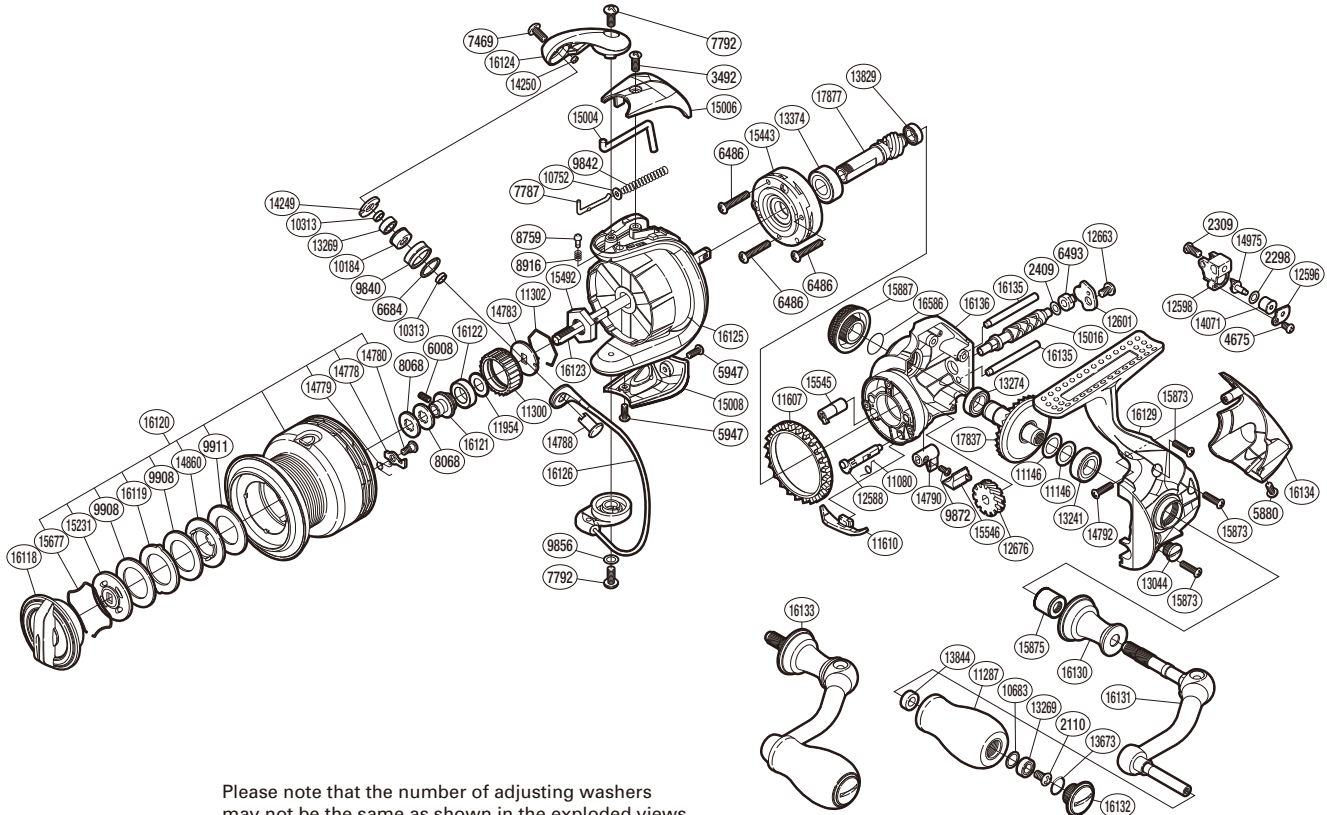

SHIMANO

STRADIC C14+ SA-RB

STCI4+2500FA

Please note that the number of adjusting washers may not be the same as shown in the exploded views. (Adjustment will vary with each individual product.)

(51SE792501U)