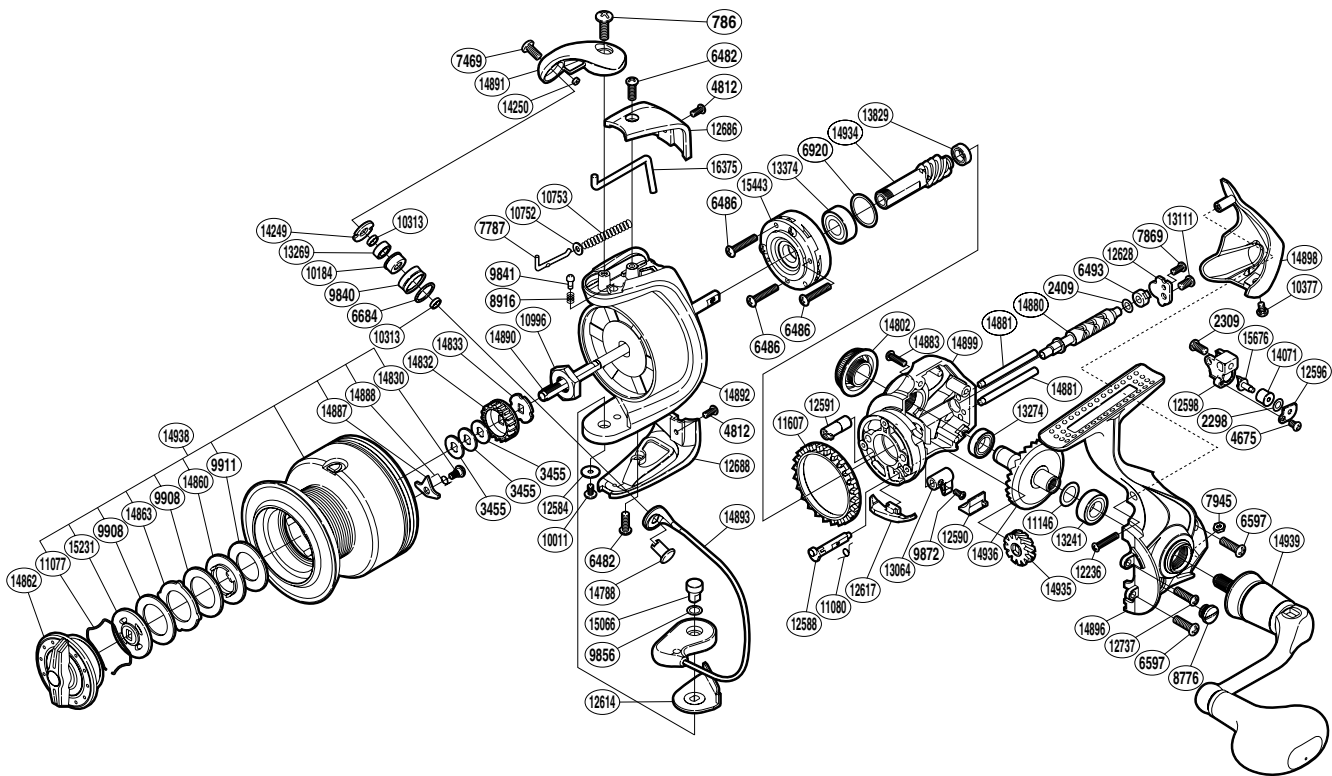

# SHIMANO

STRADIC 

ST-5000FJ

Please note that the number of adjusting washers may not be the same as shown in the exploded views. (Adjustment will vary with each individual product.)

(51SE455010U)

Part No.	Description	Part No.	Description	Part No.	Description
RD 0786	Screw	RD10753	Bail Spring	RD14802	Handle Screw Cap
RD 2298	Spacer	RD10996	Rotor Nut	RD14830	Screw
RD 2309	Screw	RD11077	Drag Washers Retainer	RD14832	Spool Support A
RD 2409	Spacer	RD11080	Anti-Reverse Cam Spring	RD14833	Spool Support B
RD 3455	Spool Washer	RD11146	Washer	RD14860	Key Washer
RD 4675	Screw	RD11607	Friction Ring	RD14862	Drag Knob
RD 4812	Screw	RD12236	Screw	RD14863	Eared Washer
RD 6482	Screw	RD12584	Washer	RD14880	Worm Shaft
RD 6486	Screw	RD12588	Anti-Reverse Cam	RD14881	Oscillating Guide
RD 6493	Worm Bushing (rear)	RD12590	Anti-Reverse Lever Cover	RD14883	Screw
RD 6597	Screw	RD12591	Worm Bushing (front)	RD14887	Drag Click
RD 6684	Line Roller Spacer	RD12596	Oscillating Pawl Cover	RD14888	Click Spring
RD 6920	Spacer	RD12598	Oscillating Slider	RD14890	Main Shaft
RD 7469	Screw	RD12614	Bail Hold Support Spacer	RD14891	Bail Arm
RD 7787	Bail Spring Guide A	RD12617	Bail Trip Strike	RD14892	Rotor
RD 7869	Screw	RD12628	Worm Shaft Retainer	RD14893	Bail Assembly
RD 7945	Nut	RD12686	Bail Spring Cover	RD14896	Side Cover
RD 8776	Oil Cap	RD12688	Bail Hold Support Guard	RD14898	Rear Protector
RD 8916	Click Spring	RD12737	Screw	RD14899	Body
RD 9840	Line Roller	RD13064	Anti-Reverse Lever	RD14934	Pinion Gear
RD 9841	Click Pin	RD13111	Screw	RD14935	Idle Gear
RD 9856	Washer	RD13241	Ball Bearing	RD14936	Drive Gear
RD 9872	Screw	RD13269	Ball Bearing	RD14938	Spool Assembly
RD 9908	Drag Washer	RD13274	Ball Bearing	RD14939	Handle Assembly
RD 9911	Drag Washer	RD13374	Ball Bearing	RD15066	Bail Hold Support Shaft
RD10011	Screw	RD13829	Ball Bearing	RD15231	Key Washer
RD10184	Line Roller Bushing	RD14071	Oscillating Slider Bushing	RD15443	Roller Clutch Assembly
RD10313	Bearing Spacer	RD14249	Line Roller Plate	RD15676	Oscillating Pawl
RD10377	Screw	RD14250	Line Roller Oil Cap	RD16375	Bail Trip Lever
RD10752	Bail Spring Guide A Support	RD14788	Line Roller Support		