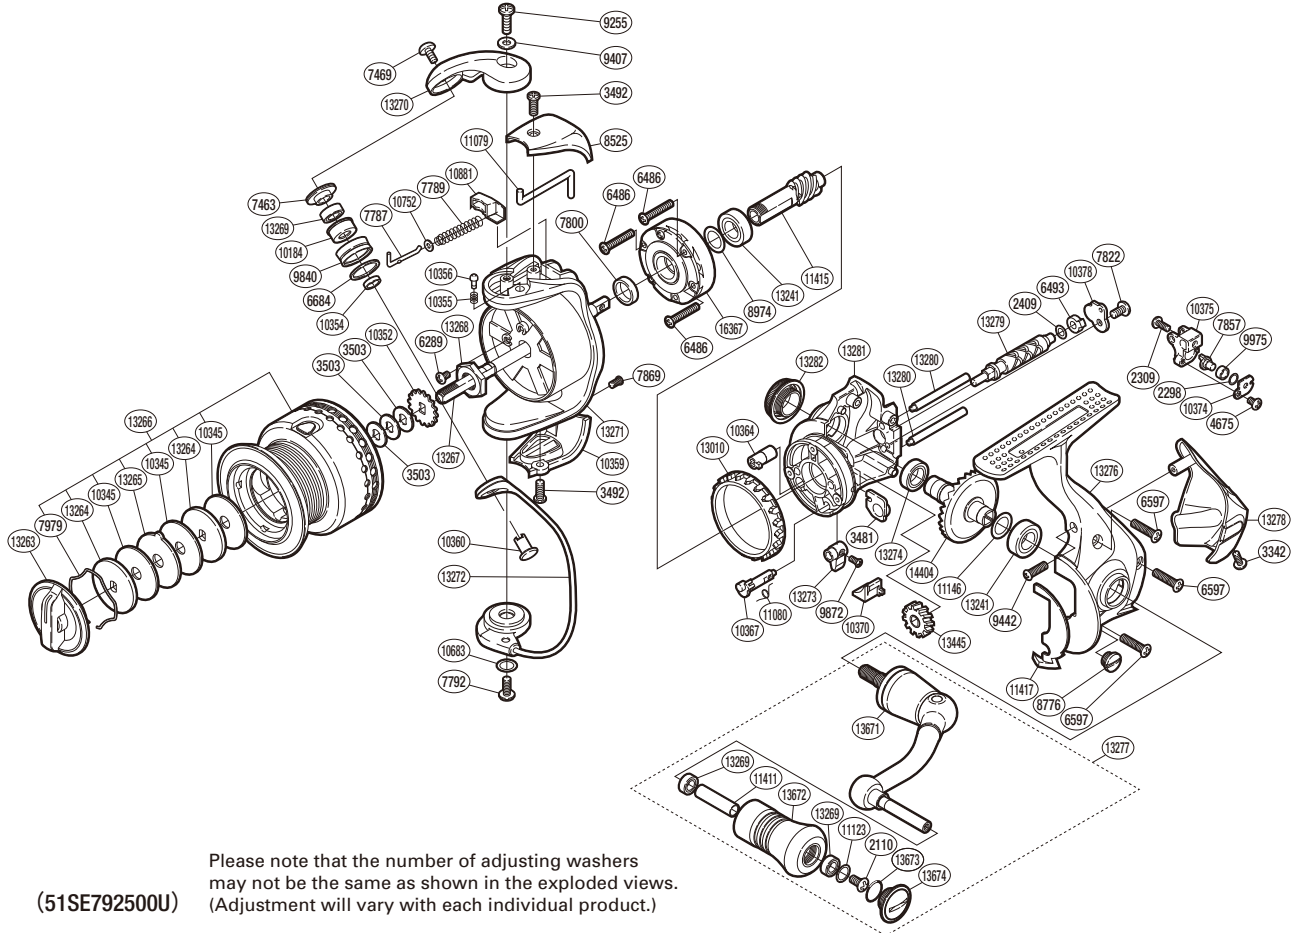

SHIMANO

STRADIC C14 S A-RB

STCI4-2500F

Please note that the number of adjusting washers may not be the same as shown in the exploded views. (Adjustment will vary with each individual product.)

(51SE792500U)