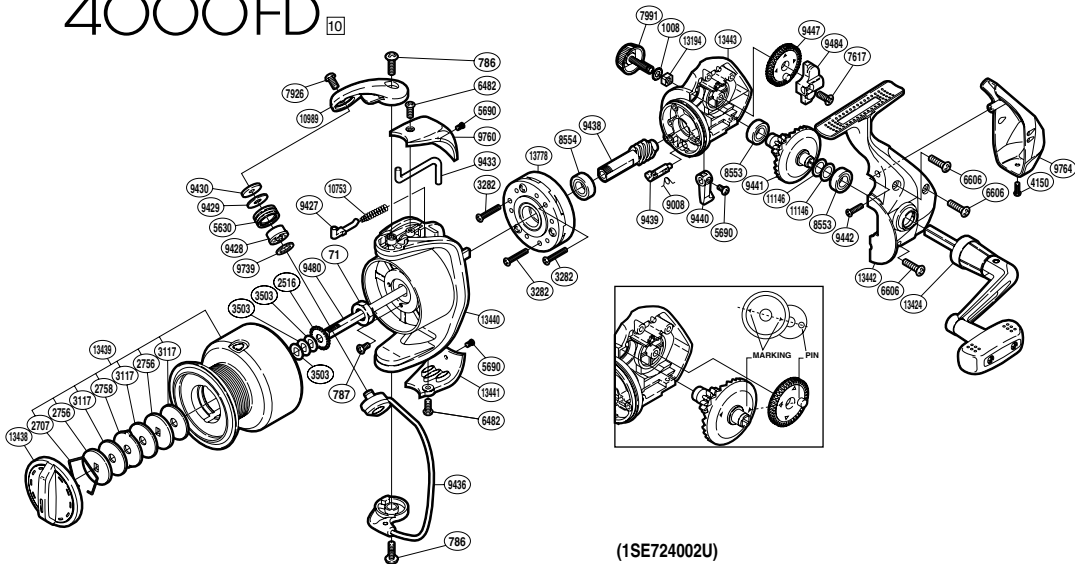

SIENNA

4000FD 10

(1SE724002U)

Please note that the number of adjusting washers may not be the same as shown in the exploded views. (Adjustment will vary with each individual product.)

RD No.	PARTS NAMES	RD No.	PARTS NAMES	RD No.	PARTS NAMES
0071	Rotor Nut	7926	Screw	9480	Main Shaft
0786	Screw	7991	Handle Screw Cap	9484	Oscillating Slider
0787	Screw	8553	Ball Bearing	9739	Bearing Spacer
1008	Handle Lock Washer	8554	Ball Bearing	9760	Bail Spring Cover
2516	Spool Support	9008	Anti-Reverse Cam Spring	9764	Rear Protector
2707	Drag Washers Retainer	9427	Bail Spring Guide	10753	Bail Spring
2756	Key Washer	9428	Line Roller Bushing	10989	Bail Arm
2758	Eared Washer	9429	Line Roller Spacer	11146	Washer
3117	Drag Washer	9430	Line Roller Washer	13194	Handle Screw Lock
3282	Screw	9433	Bail Trip Lever	13424	Handle Assembly
3503	Spool Washer	9436	Bail Assembly	13438	Drag Knob
4150	Screw	9438	Pinion Gear	13439	Spool Assembly
5630	Line Roller	9439	Anti-Reverse Cam	13440	Rotor
5690	Screw	9440	Anti-Reverse Lever	13441	Bail Hold Support Guard
6482	Screw	9441	Drive Gear	13442	Side Cover
6606	Screw	9442	Screw	13443	Body
7617	Screw	9447	Oscillating Gear	13778	Roller Clutch Assembly