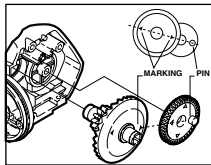

SIENNA

4000FD 10

(1SE724002U)

Please note that the number of adjusting washers may not be the same as shown in the exploded views. (Adjustment will vary with each individual product.)

RD No.	PARTS NAMES	RD No.	PARTS NAMES	RD No.	PARTS NAMES
0071	Rotor Nut	7926	Screw	9480	Main Shaft
0786	Screw	7991	Handle Screw Cap	9484	Oscillating Slider
0787	Screw	8553	Ball Bearing	9739	Bearing Spacer
1008	Handle Lock Washer	8554	Ball Bearing	9760	Bail Spring Cover
2516	Spool Support	9008	Anti-Reverse Cam Spring	9764	Rear Protector
2707	Drag Washers Retainer	9427	Bail Spring Guide	10753	Bail Spring
2756	Key Washer	9428	Line Roller Bushing	10989	Bail Arm
2758	Eared Washer	9429	Line Roller Spacer	11146	Washer
3117	Drag Washer	9430	Line Roller Washer	13194	Handle Screw Lock
3282	Screw	9433	Bail Trip Lever	13424	Handle Assembly
3503	Spool Washer	9436	Bail Assembly	13438	Drag Knob
4150	Screw	9438	Pinion Gear	13439	Spool Assembly
5630	Line Roller	9439	Anti-Reverse Cam	13440	Rotor
5690	Screw	9440	Anti-Reverse Lever	13441	Bail Hold Support Guard
6482	Screw	9441	Drive Gear	13442	Side Cover
6606	Screw	9442	Screw	13443	Body
7617	Screw	9447	Oscillating Gear	13778	Roller Clutch Assembly