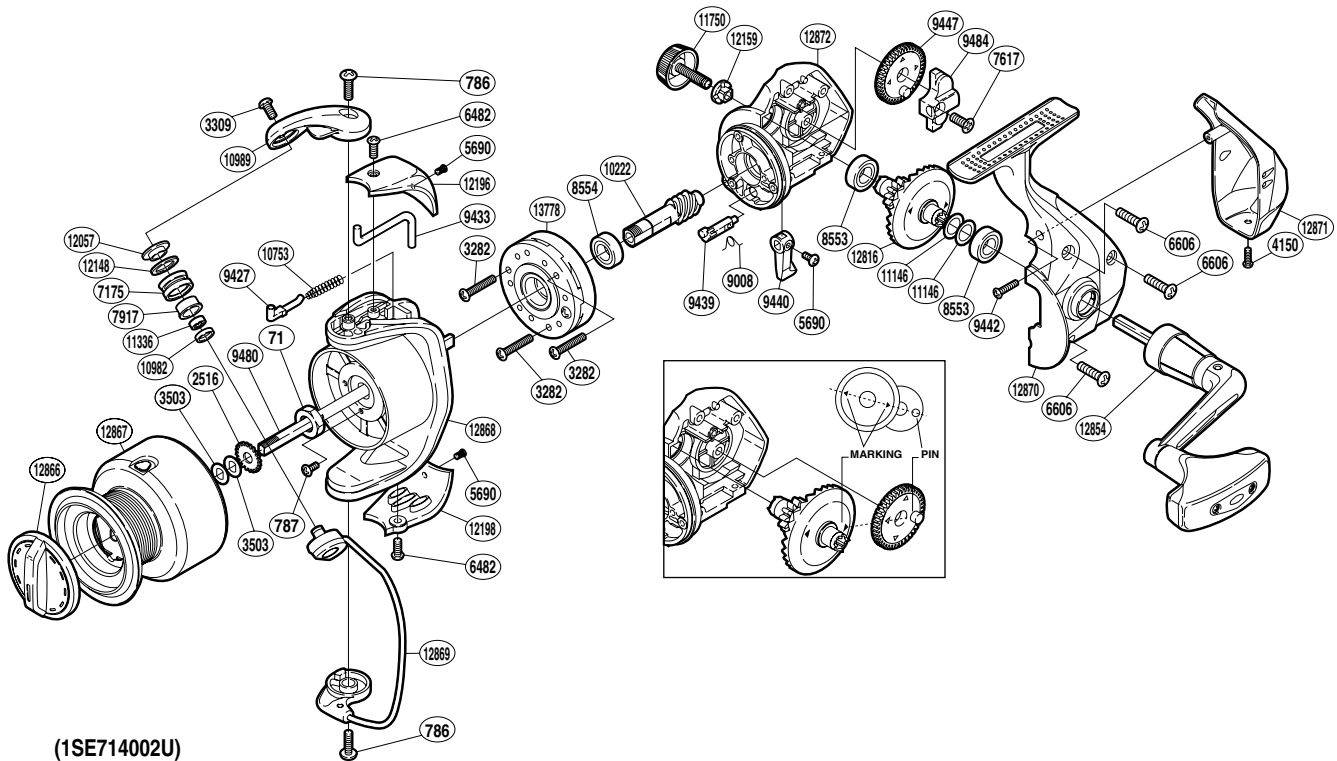

SHIMANO

Sonora

SON-4000FB

(1SE714002U)

Please note that the number of adjusting washers may not be the same as shown in the exploded views. (Adjustment will vary with each individual product.)

Part No.	Description	Part No.	Description	Part No.	Description
RD 0071	Rotor Nut	RD 9008	Anti-Reverse Cam Spring	RD12057	Line Roller Washer
RD 0786	Screw	RD 9427	Bail Spring Guide	RD12148	Line Roller Spacer
RD 0787	Screw	RD 9433	Bail Trip Lever	RD12159	Handle Screw Lock Washer
RD 2516	Spool Support	RD 9439	Anti-Reverse Cam	RD12196	Bail Spring Cover
RD 3282	Screw	RD 9440	Anti-Reverse Lever	RD12198	Bail Hold Support Guard
RD 3309	Screw	RD 9442	Screw	RD12816	Drive Gear
RD 3503	Spool Washer	RD 9447	Oscillating Gear	RD12854	Handle Assembly
RD 4150	Screw	RD 9480	Main Shaft	RD12866	Drag Knob
RD 5690	Screw	RD 9484	Oscillating Slider	RD12867	Spool Assembly
RD 6482	Screw	RD10222	Pinion Gear	RD12868	Rotor
RD 6606	Screw	RD10753	Bail Spring	RD12869	Bail Assembly
RD 7175	Line Roller	RD10982	Bearing Spacer	RD12870	Side Cover
RD 7617	Screw	RD10989	Bail Arm	RD12871	Rear Protector
RD 7917	Line Roller Bushing	RD11146	Washer	RD12872	Body
RD 8553	Ball Bearing	RD11336	Ball Bearing	RD13778	Roller Clutch Assembly
RD 8554	Ball Bearing	RD11750	Handle Screw Cap		