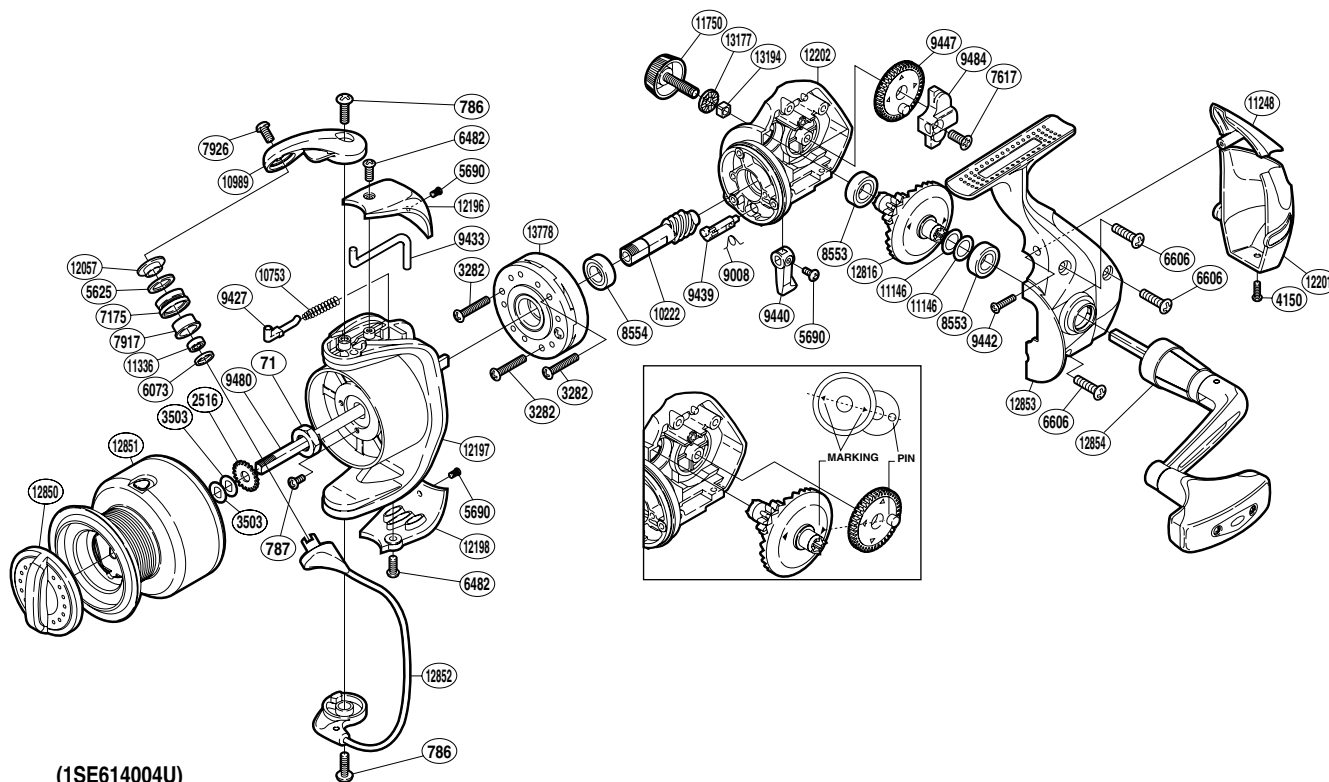

## SEDONA

## SE-4000FD

(1SE614004U)

Please note that the number of adjusting washers may not be the same as shown in the exploded views. (Adjustment will vary with each individual product.)

Part No.	Description	Part No.	Description	Part No.	Description
RD 0071	Rotor Nut	RD 8554	Ball Bearing	RD12057	Line Roller Washer
RD 0786	Screw	RD 9008	Anti-Reverse Cam Spring	RD12196	Bail Spring Cover
RD 0787	Screw	RD 9427	Bail Spring Guide	RD12197	Rotor
RD 2516	Spool Support	RD 9433	Bail Trip Lever	RD12198	Bail Hold Support Guard
RD 3282	Screw	RD 9439	Anti-Reverse Cam	RD12201	Rear Protector B
RD 3503	Spool Washer	RD 9440	Anti-Reverse Lever	RD12202	Body
RD 4150	Screw	RD 9442	Screw	RD12816	Drive Gear
RD 5625	Line Roller Spacer	RD 9447	Oscillating Gear	RD12850	Drag Knob
RD 5690	Screw	RD 9480	Main Shaft	RD12851	Spool Assembly
RD 6073	Bearing Spacer	RD 9484	Oscillating Slider	RD12852	Bail Assembly
RD 6482	Screw	RD10222	Pinion Gear	RD12853	Side Cover
RD 6606	Screw	RD10753	Bail Spring	RD12854	Handle Assembly
RD 7175	Line Roller	RD10989	Bail Arm	RD13177	Handle Screw Cap Spacer
RD 7617	Screw	RD11146	Washer	RD13194	Handle Screw Lock
RD 7917	Line Roller Bushing	RD11248	Rear Protector A	RD13778	Roller Clutch Assembly
RD 7926	Screw	RD11336	Ball Bearing		
RD 8553	Ball Bearing	RD11750	Handle Screw Cap		