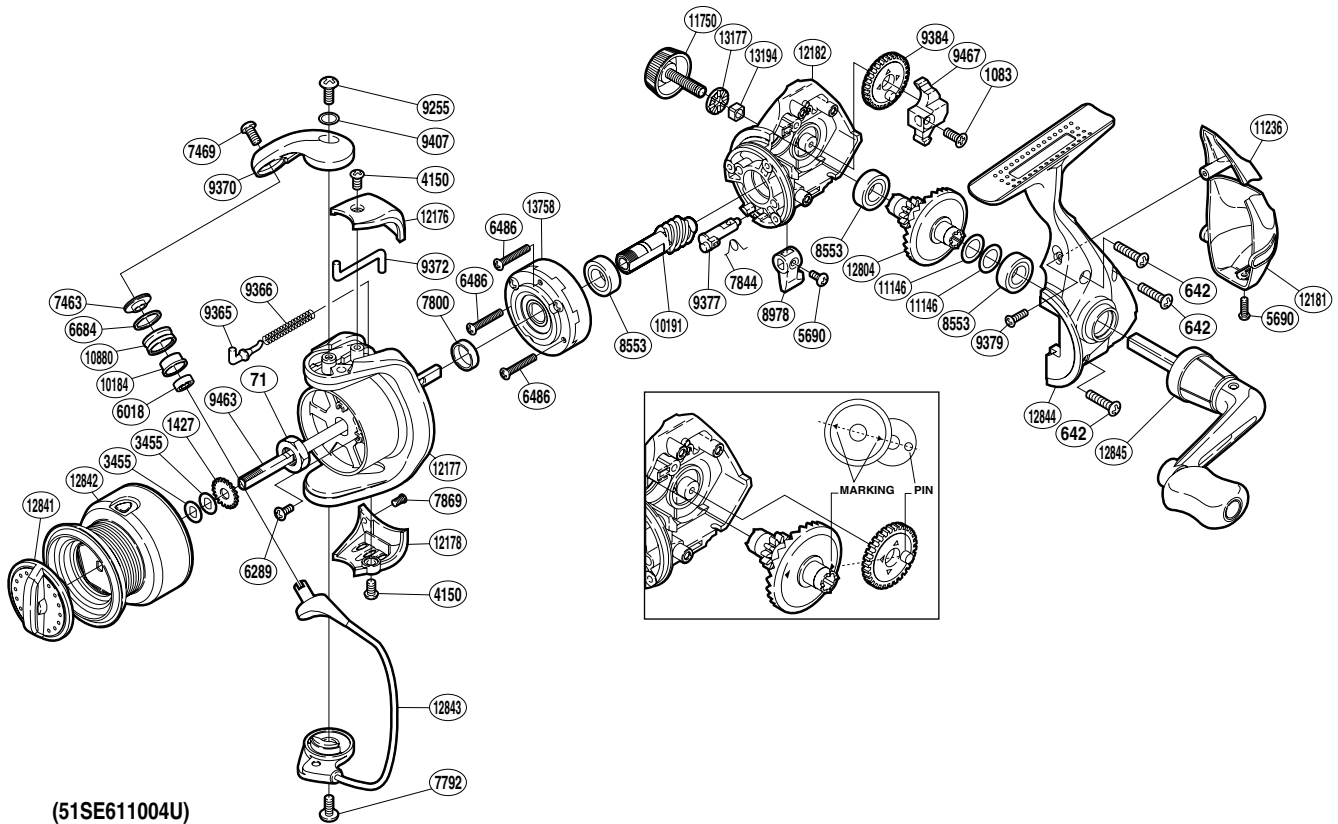

## SEDONA

## SE-1000FD

(51SE611004U)

Please note that the number of adjusting washers may not be the same as shown in the exploded views. (Adjustment will vary with each individual product.)

Part No.	Description	Part No.	Description	Part No.	Description
RD 0071	Rotor Nut	RD 8553	Ball Bearing	RD11236	Rear Protector A
RD 0642	Screw	RD 8978	Anti-Reverse Lever	RD11750	Handle Screw Cap
RD 1083	Screw	RD 9255	Screw	RD12176	Bail Spring Cover
RD 1427	Spool Support	RD 9365	Bail Spring Guide	RD12177	Rotor
RD 3455	Spool Washer	RD 9366	Bail Spring	RD12178	Bail Hold Support Guard
RD 4150	Screw	RD 9370	Bail Arm	RD12181	Rear Protector B
RD 5690	Screw	RD 9372	Bail Trip Lever	RD12182	Body
RD 6018	Ball Bearing	RD 9377	Anti-Reverse Cam	RD12804	Drive Gear
RD 6289	Screw	RD 9379	Screw	RD12841	Drag Knob
RD 6486	Screw	RD 9384	Oscillating Gear	RD12842	Spool Assembly
RD 6684	Line Roller Spacer	RD 9407	Washer	RD12843	Bail Assembly
RD 7463	Line Roller Washer	RD 9463	Main Shaft	RD12844	Side Cover
RD 7469	Screw	RD 9467	Oscillating Slider	RD12845	Handle Assembly
RD 7792	Screw	RD10184	Line Roller Bushing	RD13177	Handle Screw Cap Spacer
RD 7800	Rotor Ring	RD10191	Pinion Gear	RD13194	Handle Screw Lock
RD 7844	Anti-Reverse Cam Spring	RD10880	Line Roller	RD13758	Roller Clutch Assembly
RD 7869	Screw	RD11146	Washer		