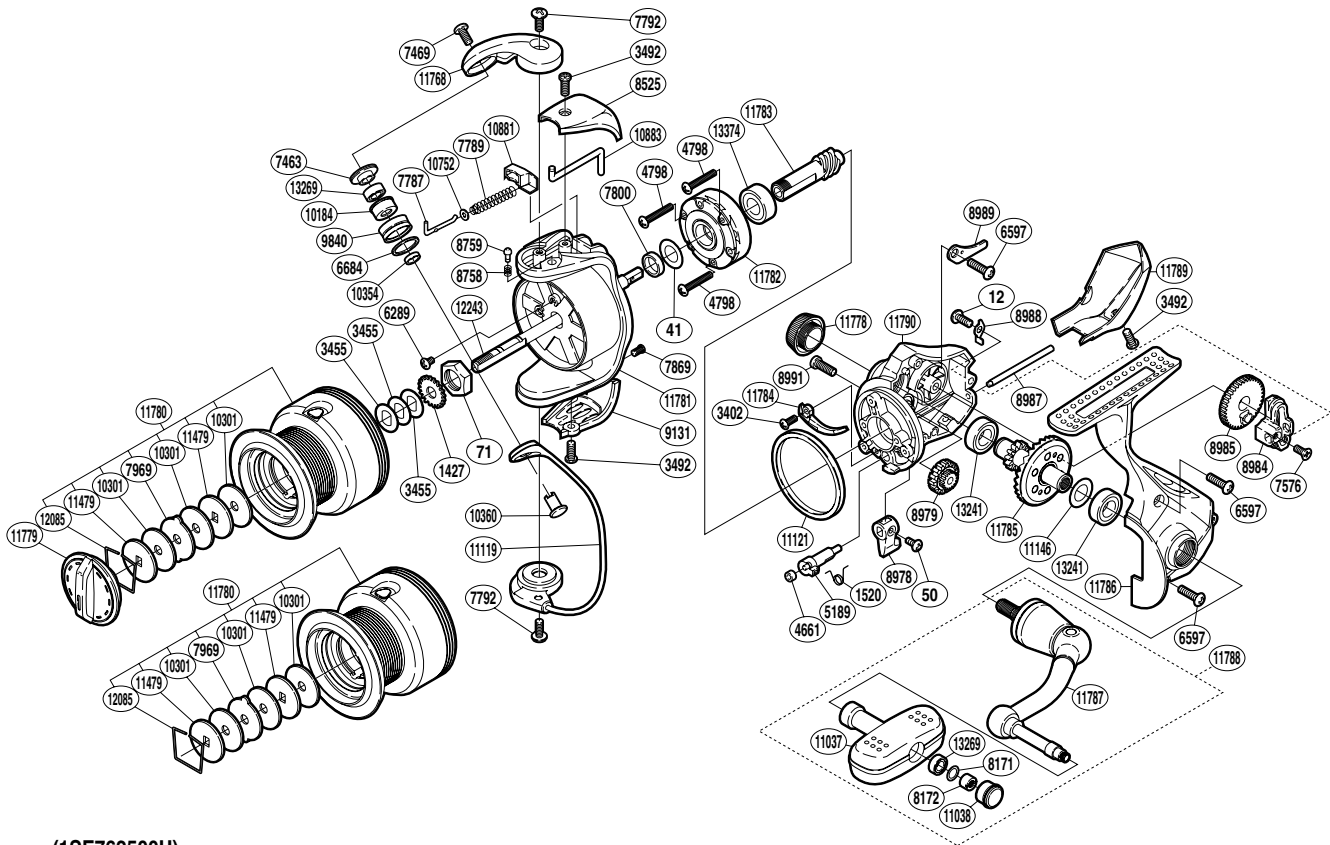

# SHIMANO

SAROS S A-RB

SAR-2500F

(1SE762500U)

Part No.	Description	Part No.	Description	Part No.	Description
RD 0012	Screw	RD 8171	Washer	RD11119	Bail Assembly
RD 0041	Washer	RD 8172	Handle Knob Nut	RD11121	Friction Ring
RD 0050	Screw	RD 8525	Bail Spring Cover	RD11146	Washer
RD 0071	Rotor Nut	RD 8758	Click Spring	RD11479	Key Washer
RD 1427	Spool Support	RD 8759	Click Pin	RD11768	Bail Arm
RD 1520	Anti-Reverse Cam Spring	RD 8978	Anti-Reverse Lever	RD11778	Handle Screw Cap
RD 3402	Screw	RD 8979	Idle Gear	RD11779	Drag Knob
RD 3455	Spool Washer	RD 8984	Oscillating Slider	RD11780	Spool Assembly
RD 3492	Screw	RD 8985	Oscillating Gear	RD11781	Rotor
RD 4661	Anti-Reverse Cam Ring	RD 8987	Oscillating Guide	RD11782	Roller Clutch Assembly
RD 4798	Screw	RD 8988	Oscillating Guide Retainer	RD11783	Pinion Gear
RD 5189	Anti-Reverse Cam	RD 8989	Oscillating Guide Plate	RD11784	Bail Trip Strike
RD 6289	Screw	RD 8991	Oil Cap	RD11785	Drive Gear
RD 6597	Screw	RD 9131	Bail Hold Support Guard	RD11786	Side Cover
RD 6684	Line Roller Spacer	RD 9840	Line Roller	RD11787	Handle Shank Assembly
RD 7463	Line Roller Washer	RD10184	Line Roller Bushing	RD11788	Handle Assembly
RD 7469	Screw	RD10301	Drag Washer	RD11789	Rear Protector
RD 7576	Screw	RD10354	Bearing Spacer	RD11790	Body
RD 7787	Bail Spring Guide A	RD10360	Line Roller Support	RD12085	Drag Washers Retainer
RD 7789	Bail Spring	RD10752	Spring Guide A Support	RD12243	Main Shaft
RD 7792	Screw	RD10881	Bail Spring Seat	RD13241	Ball Bearing
RD 7800	Rotor Ring	RD10883	Bail Trip Lever	RD13269	Ball Bearing
RD 7869	Screw	RD11037	Handle Knob	RD13374	Ball Bearing
RD 7969	Eared Washer	RD11038	Handle Knob Seal		