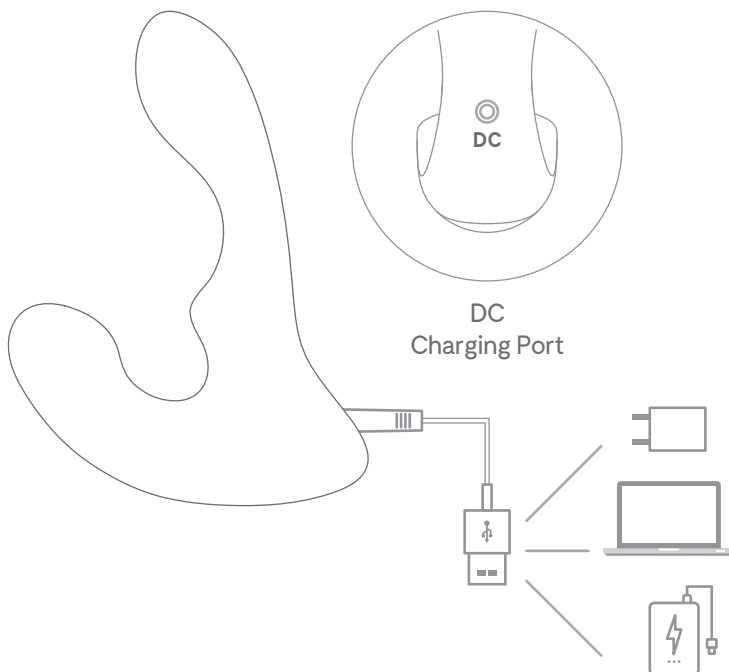

CHARGING

- Insert charging cable into DC charging port found on backside of device
- Plug USB cable into any 5.0V USB power adapter, computer input, or power bank
- LED light will flash while charging and stop when complete

CHARGING

COMPLETE

Fully charged
in 2 hours

REMOTE BATTERY

- Remote uses a 3V CR2032 battery
- To remove battery, twist back panel counterclockwise
- Use a small, flatheaded object to gently remove battery from slot
- Gently press replacement battery into slot until it locks in place
- Replace back panel and twist clockwise until locked