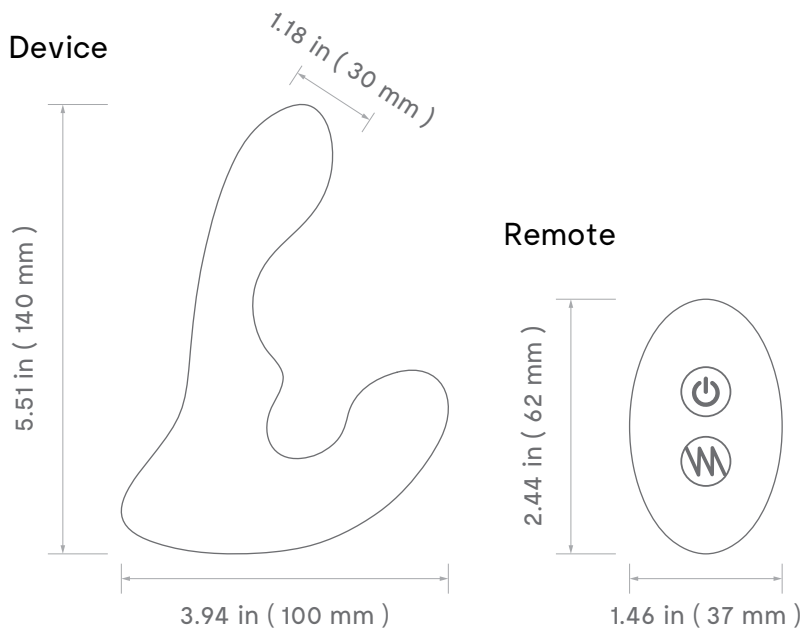

SPECIFICATIONS

- Materials: Medical Grade Silicone + ABS Plastic
- Size: 5.5 x 4.0 x 1.2 inches / 140 x 100 x 30 mm
- Weight: 4.6 ounces / 131 grams
- Battery: Lithium Ion 420mAH 3.7V
- Frequency: 50Hz
- Waterproof: 100%
- Charge Time: 2 hours at 5.0V / 300mA
- User Time: Up to 2 hours
- Standby: Up to 5 days
- Max Noise Level: <45db