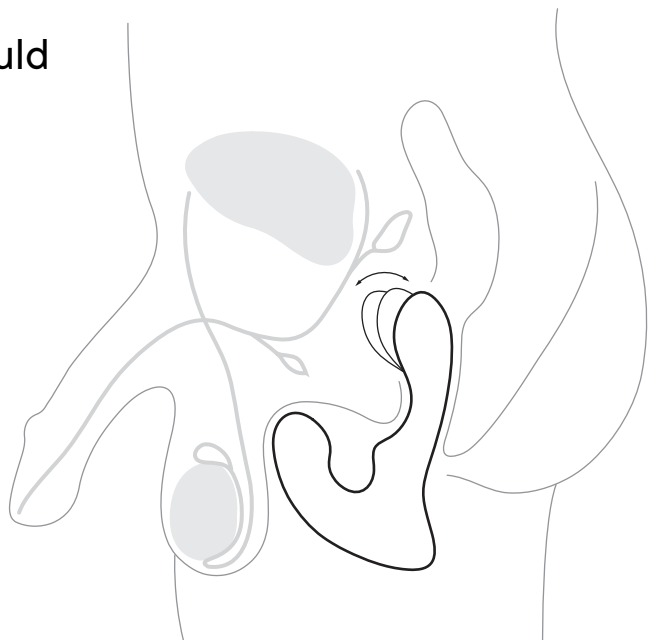

USAGE

Prior to inserting your GIDDI device, use a water-based lubricant to lubricate your anus and the device. Feel free to use your fingers to relax your sphincter muscle before insertion.

Many people enjoy using TOMO while lying on their back with knees up, or on their side in fetal position.

Carefully insert the primary head, ensuring that TOMO curves up towards your stomach.

The secondary head should be located below.

Never force insertion.

Stop immediately if you feel pain.