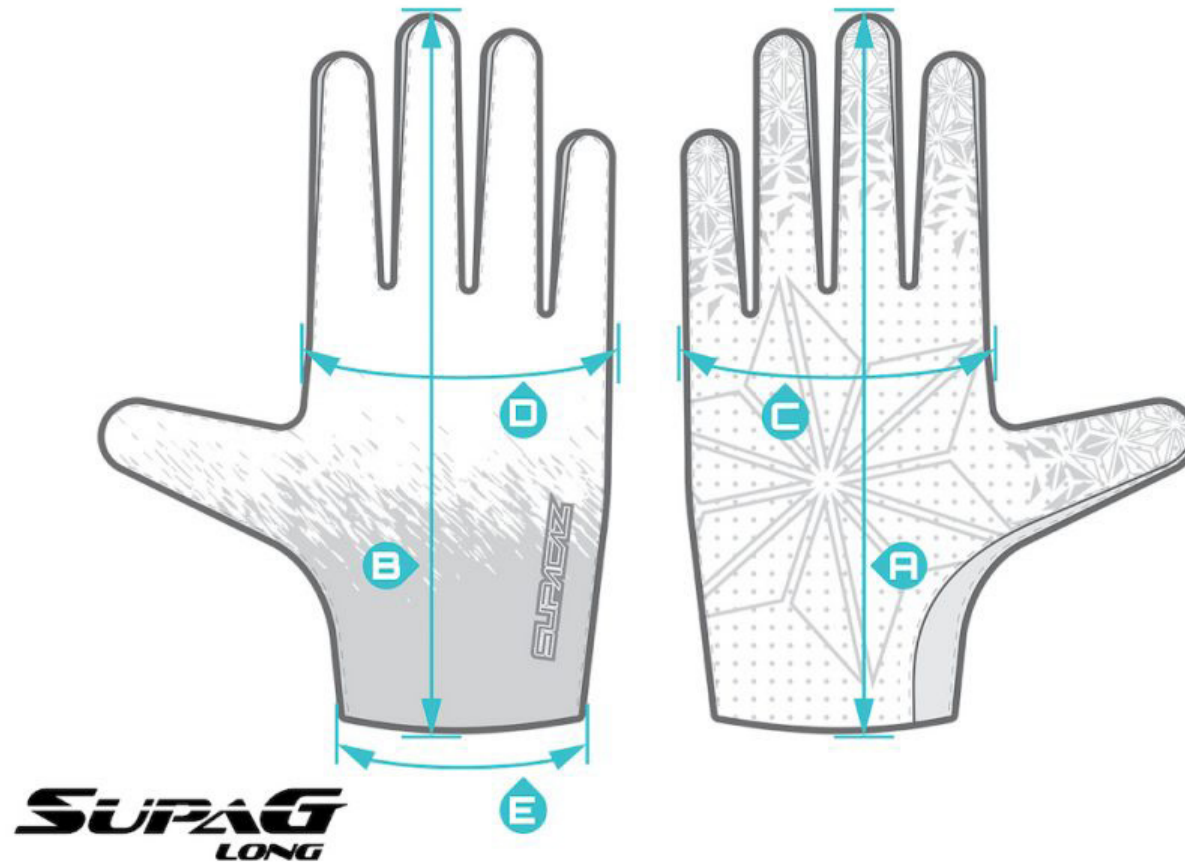

SUPAG
SHORT

SUPACAZ - Glove Size Chart

SupaG Short Fingered Gloves

Measurements in **cm**

	S	M	L	XL
a) Total Length (Palm)	16.4	16.8	17.2	17.7
b) Total Length (Top of Hand)	15.3	15.6	16.2	17
c) Width (Palm)	9.1	9.9	10.25	10.9
d) Width (Top of Hand)	8.3	8.5	8.7	9.8
e) Cuff Opening Width	6.6	6.8	7.2	7.6

SUPACAZ - Glove Size Chart

SupaG Long Fingerted Gloves

Measurements in **cm**

	S	M	L	XL
a) Total Length (Palm)	20.5	21	21.5	22.2
b) Total Length (Top of Hand)	20.5	21	21.5	22.2
c) Width (Palm)	9	9.6	10.2	10.6
d) Width (Top of Hand)	8.8	9.4	9.8	10.2
e) Cuff Opening Width	6.9	7.2	7.5	8